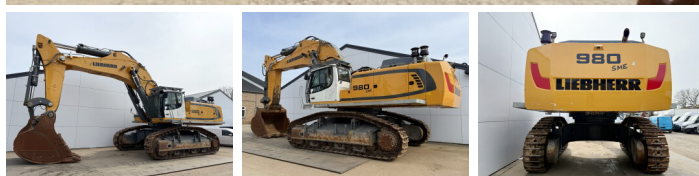

Liebherr

Liebherr R980S-HD SME

BOSS
MACHINERY

€ 385.000xkluzív

Év 2022
Referencia szám BM007121
Óra 4.303

Algemeen

Típus R980S-HD SME
Hely Veldhoven, Netherlands
Overig SME = Super Mass
Excavation. Extra Weight,
Extra Power, Maximum
Productivity.
Certificaat CE

Leírás Available at Boss
Machinery! This Liebherr
R980S-HD SME Excavators
from 2022 has an engine
power of 420 kW and counts
4303 operational hours. The
total weight of this Liebherr
R980S-HD SME is 98000 kg
and the dimensions are 7.50 x
4.50 x 4.00. Furthermore, this
R980S-HD SME is equipped
with Camera, Radio, Heated
Seat, Központi zsírzás. The
Liebherr Excavators also has
a CE marking. Do you want
more information or do you
want to try the Liebherr
R980S-HD SME at our yard?
Please let us know.

Maten / Gewichten

Méret H*S*M 7.50 x 4.50 x 4.00
Súly 98000

Motor informatie

A motor márkája Liebherr
A motor modellje D9508 A7 SCR
Hengerek 8
Turbo
Teljesítmény kW-ban 420

Banden / Rupsen

Lánc% 80
Lánckerék% 80
Lemez % 80