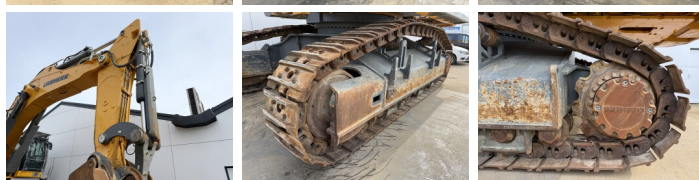

Liebherr

Liebherr R980S-HD SME

BOSS
MACHINERY

€ 385.000xkluzív

Év 2022
Referencia szám BM007121
Óra 4.303

Algemeen

Típus R980S-HD SME
Hely Veldhoven, Netherlands
Overig SME = Super Mass
Excavation. Extra Weight,
Extra Power, Maximum
Productivity.
Certificaat CE

Leírás Available at Boss
Machinery! This Liebherr
R980S-HD SME Excavators
from 2022 has an engine
power of 420 kW and counts
4303 operational hours. The
total weight of this Liebherr
R980S-HD SME is 98000 kg
and the dimensions are 7.50 x
4.50 x 4.00. Furthermore, this
R980S-HD SME is equipped
with Camera, Radio, Heated
Seat, Központi zsírzás. The
Liebherr Excavators also has
a CE marking. Do you want
more information or do you
want to try the Liebherr
R980S-HD SME at our yard?
Please let us know.

Maten / Gewichten

Méret H*S*M 7.50 x 4.50 x 4.00
Súly 98000

Motor informatie

A motor márkája Liebherr
A motor modellje D9508 A7 SCR
Hengerek 8
Turbo
Teljesítmény kW-ban 420

Banden / Rupsen

Lánc% 80
Lánckerék% 80
Lemez % 80