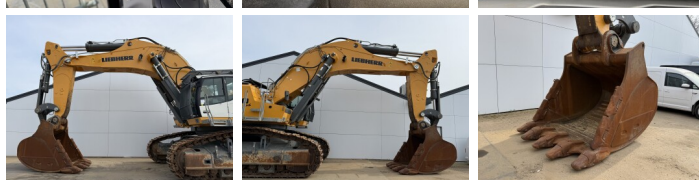

Liebherr

Liebherr R980S-HD SME

BOSS
MACHINERY

€ 385.000xkluzív

Év 2022
Referencia szám BM007121
Óra 4.303

Algemeen

Típus R980S-HD SME
Hely Veldhoven, Netherlands
Overig SME = Super Mass
Excavation. Extra Weight,
Extra Power, Maximum
Productivity.
Certificaat CE

Leírás Available at Boss
Machinery! This Liebherr
R980S-HD SME Excavators
from 2022 has an engine
power of 420 kW and counts
4303 operational hours. The
total weight of this Liebherr
R980S-HD SME is 98000 kg
and the dimensions are 7.50 x
4.50 x 4.00. Furthermore, this
R980S-HD SME is equipped
with Camera, Radio, Heated
Seat, Központi zsírzás. The
Liebherr Excavators also has
a CE marking. Do you want
more information or do you
want to try the Liebherr
R980S-HD SME at our yard?
Please let us know.

Maten / Gewichten

Méret H*S*M 7.50 x 4.50 x 4.00
Súly 98000

Motor informatie

A motor márkája Liebherr
A motor modellje D9508 A7 SCR
Hengerek 8
Turbo
Teljesítmény kW-ban 420

Banden / Rupsen

Lánc% 80
Lánckerék% 80
Lemez % 80