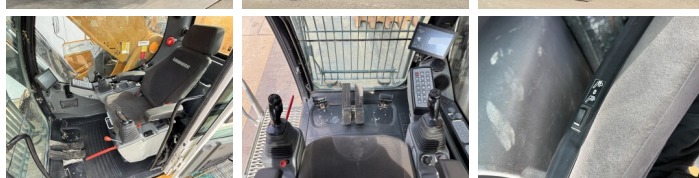

Leírás Available at Boss
Machinery! This Liebherr
R980S-HD SME Excavators
from 2022 has an engine
power of 420 kW and counts
4303 operational hours. The
total weight of this Liebherr
R980S-HD SME is 98000 kg
and the dimensions are 7.50 x
4.50 x 4.00. Furthermore, this
R980S-HD SME is equipped
with Camera, Radio, Heated
Seat, Központi zsírzás. The
Liebherr Excavators also has
a CE marking. Do you want
more information or do you
want to try the Liebherr
R980S-HD SME at our yard?
Please let us know.

Maten / Gewichten

Méret H*S*M 7.50 x 4.50 x 4.00
Súly 98000

Motor informatie

A motor márkája Liebherr
A motor modellje D9508 A7 SCR
Hengerek 8
Turbo
Teljesítmény kW-ban 420

Banden / Rupsen

Lánc% 80
Lánckerék% 80
Lemez % 80

Opties

Camera

Radio

Heated Seat

Központi zsírzás