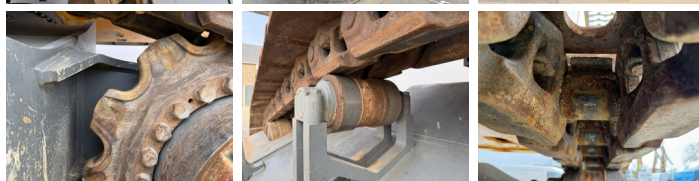

Liebherr

Liebherr R980S-HD SME

BOSS
MACHINERY

€ 385.000xkluzív

Év 2022
Referencia szám BM007121
Óra 4.303

Algemeen

Típus R980S-HD SME
Hely Veldhoven, Netherlands
Overig SME = Super Mass
Excavation. Extra Weight,
Extra Power, Maximum
Productivity.
Certificaat CE

Leírás Available at Boss
Machinery! This Liebherr
R980S-HD SME Excavators
from 2022 has an engine
power of 420 kW and counts
4303 operational hours. The
total weight of this Liebherr
R980S-HD SME is 98000 kg
and the dimensions are 7.50 x
4.50 x 4.00. Furthermore, this
R980S-HD SME is equipped
with Camera, Radio, Heated
Seat, Központi zsírzás. The
Liebherr Excavators also has
a CE marking. Do you want
more information or do you
want to try the Liebherr
R980S-HD SME at our yard?
Please let us know.

Maten / Gewichten

Méret H*S*M 7.50 x 4.50 x 4.00
Súly 98000

Motor informatie

A motor márkája Liebherr
A motor modellje D9508 A7 SCR
Hengerek 8
Turbo
Teljesítmény kW-ban 420

Banden / Rupsen

Lánc% 80
Lánckerék% 80
Lemez % 80