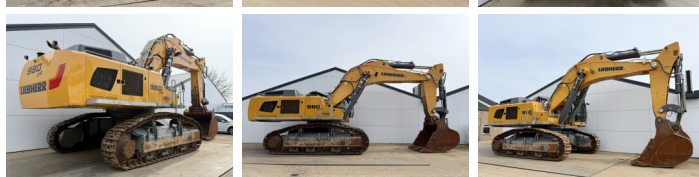

Liebherr

Liebherr R980S-HD SME

BOSS
MACHINERY

€ 385.000xkluzív

Év 2022
Referencia szám BM007121
Óra 4.303

Algemeen

Típus R980S-HD SME
Hely Veldhoven, Netherlands
Overig SME = Super Mass
Excavation. Extra Weight,
Extra Power, Maximum
Productivity.
Certificaat CE

Leírás Available at Boss
Machinery! This Liebherr
R980S-HD SME Excavators
from 2022 has an engine
power of 420 kW and counts
4303 operational hours. The
total weight of this Liebherr
R980S-HD SME is 98000 kg
and the dimensions are 7.50 x
4.50 x 4.00. Furthermore, this
R980S-HD SME is equipped
with Camera, Radio, Heated
Seat, Központi zsírzás. The
Liebherr Excavators also has
a CE marking. Do you want
more information or do you
want to try the Liebherr
R980S-HD SME at our yard?
Please let us know.

Maten / Gewichten

Méret H*S*M 7.50 x 4.50 x 4.00
Súly 98000

Motor informatie

A motor márkája Liebherr
A motor modellje D9508 A7 SCR
Hengerek 8
Turbo
Teljesítmény kW-ban 420

Banden / Rupsen

Lánc% 80
Lánckerék% 80
Lemez % 80