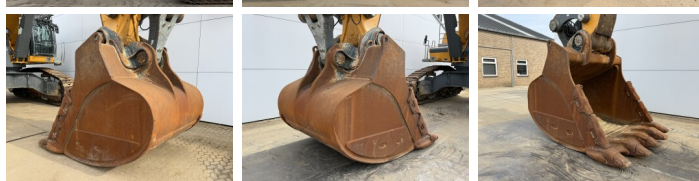

Liebherr

Liebherr R980S-HD SME

BOSS
MACHINERY

€ 385.000xkluzív

Év 2022
Referencia szám BM007121
Óra 4.303

Algemeen

Típus R980S-HD SME
Hely Veldhoven, Netherlands
Overig SME = Super Mass
Excavation. Extra Weight,
Extra Power, Maximum
Productivity.
Certificaat CE

Leírás Available at Boss
Machinery! This Liebherr
R980S-HD SME Excavators
from 2022 has an engine
power of 420 kW and counts
4303 operational hours. The
total weight of this Liebherr
R980S-HD SME is 98000 kg
and the dimensions are 7.50 x
4.50 x 4.00. Furthermore, this
R980S-HD SME is equipped
with Camera, Radio, Heated
Seat, Központi zsírzás. The
Liebherr Excavators also has
a CE marking. Do you want
more information or do you
want to try the Liebherr
R980S-HD SME at our yard?
Please let us know.

Maten / Gewichten

Méret H*S*M 7.50 x 4.50 x 4.00
Súly 98000

Motor informatie

A motor márkája Liebherr
A motor modellje D9508 A7 SCR
Hengerek 8
Turbo
Teljesítmény kW-ban 420

Banden / Rupsen

Lánc% 80
Lánckerék% 80
Lemez % 80