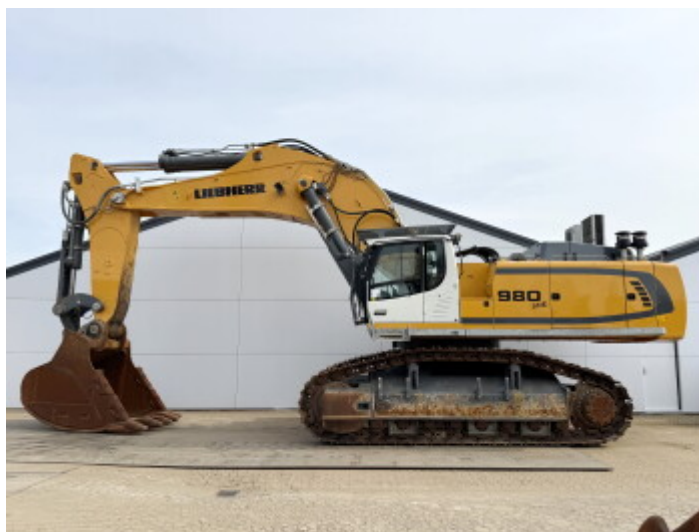

Liebherr

Liebherr R980S-HD SME

BOSS
MACHINERY

€ 385.000xkluzív

Év 2022
Referencia szám BM007121
Óra 4.303

Algemeen

Típus R980S-HD SME
Hely Veldhoven, Netherlands
Overig SME = Super Mass
Excavation. Extra Weight,
Extra Power, Maximum
Productivity.
Certificaat CE

Leírás Available at Boss
Machinery! This Liebherr
R980S-HD SME Excavators
from 2022 has an engine
power of 420 kW and counts
4303 operational hours. The
total weight of this Liebherr
R980S-HD SME is 98000 kg
and the dimensions are 7.50 x
4.50 x 4.00. Furthermore, this
R980S-HD SME is equipped
with Camera, Radio, Heated
Seat, Központi zsírzás. The
Liebherr Excavators also has
a CE marking. Do you want
more information or do you
want to try the Liebherr
R980S-HD SME at our yard?
Please let us know.

Maten / Gewichten

Méret H*S*M 7.50 x 4.50 x 4.00
Súly 98000

Motor informatie

A motor márkája Liebherr
A motor modellje D9508 A7 SCR
Hengerek 8
Turbo
Teljesítmény kW-ban 420

Banden / Rupsen

Lánc% 80
Lánckerék% 80
Lemez % 80