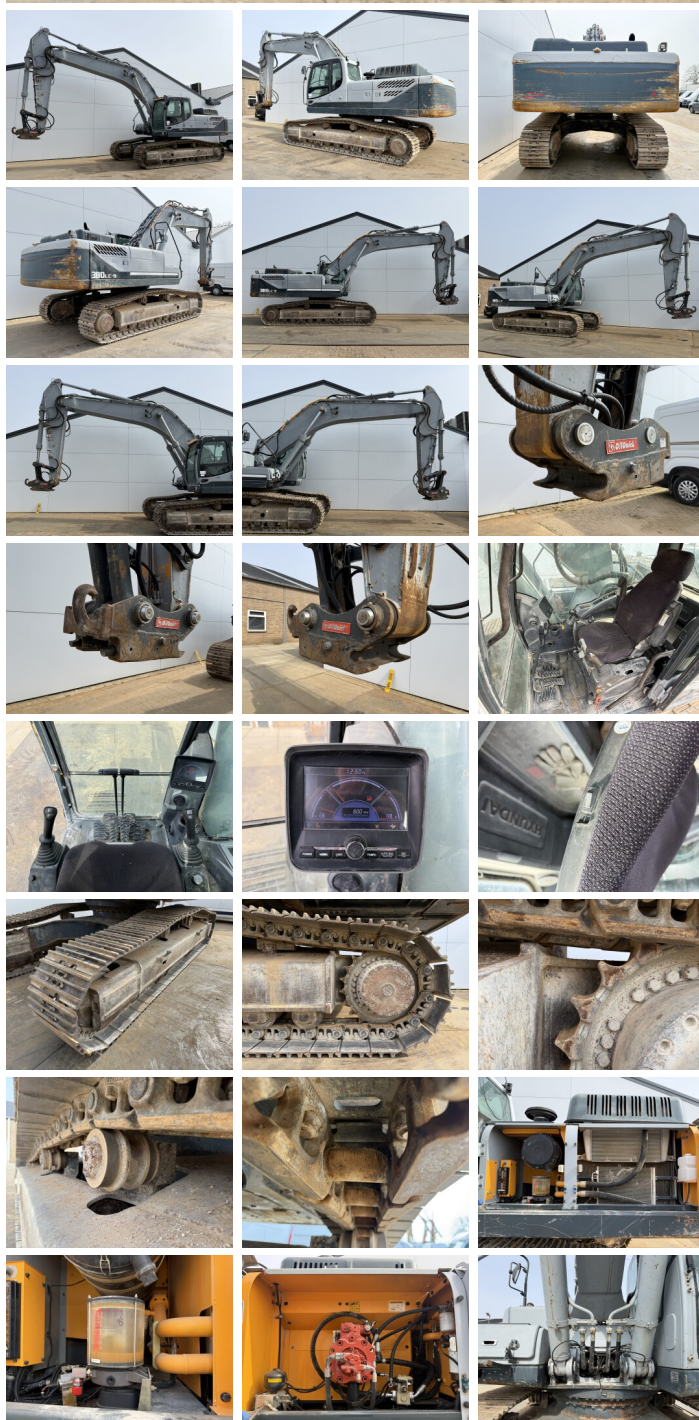

Hyundai

Hyundai Robex 380NLC-9

BOSS
MACHINERY

€ 44.500xkluzív

Év **2012**
Referencia szám **BM007393**
Óra **7.785**

Algemeen

Típus **Robex 380NLC-9**
Hely **Veldhoven, Netherlands**
Certificaat **CE**

Leírás

Available at Boss Machinery! This Hyundai Robex 380NLC-9 Excavators from 2012 has an engine power of 202 kW and counts 7785 operational hours. The total weight of this Hyundai Robex 380NLC-9 is 38100 kg and the dimensions are 11.14 x 3.05 x 3.46. Furthermore, this Robex 380NLC-9 is equipped with Radio, Heated Seat, Gyors csatoló, Extra hidraulikus funkció, Kalapács funkció, Központi zsírzás. The Hyundai Excavators also has a CE marking. Do you want more information or do you want to try the Hyundai Robex 380NLC-9 at our yard? Please let us know.

Maten / Gewichten

Méreték H*S*M **11.14 x 3.05 x 3.46**
Súly **38100**

Motor informatie

A motor márkája **Cummins**
A motor modellje **QSL9**
Hengerek **6**
Turbo
Teljesítmény kW-ban **202**

Banden / Rupsen

Lemez % **70**
Lánckerék% **70**
Lánc% **70**
Lemez szélessége **60 cm**