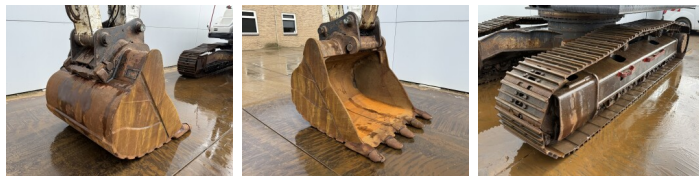

Kobelco

Kobelco SK300NLC-10

BOSS
MACHINERY

Év 2015
Referencia szám BM007235
Óra 10.474

Algemeen

Típus SK300NLC-10
Hely Veldhoven, Netherlands
Certificaat CE + EPA

Available at Boss Machinery! This Kobelco SK300NLC-10 Excavators from 2015 has an engine power of 200 kW and counts 10474 operational hours. The total weight of this Kobelco SK300NLC-10 is 31200 kg and the dimensions are 10.75 x 2.99 x 3.24. Furthermore, this SK300NLC-10 is equipped with Heated Seat, Gyors csatoló, Camera, Radio, Extra hidraulikus funkció, Kalapács funkció, Központi zsírzás. The Kobelco Excavators also has a CE + EPA marking. Do you want more information or do you want to try the Kobelco SK300NLC-10 at our yard? Please let us know.

Leírás

Maten / Gewichten

Méreték H*S*M 10.75 x 2.99 x 3.24
Súly 31200

Motor informatie

A motor márkája Hino
A motor modellje J08E-VV
Hengerek 6
Turbo
Teljesítmény kW-ban 200

Banden / Rupsen

Lemez % 70
Lánckerék% 70
Lánc% 70
Lemez szélessége 60 cm

Opties

Heated Seat