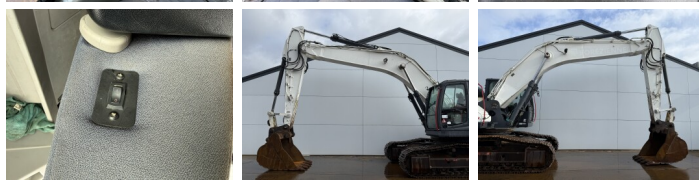

Kobelco

Kobelco SK300NLC-10

BOSS
MACHINERY

Év 2015
Referencia szám BM007235
Óra 10.474

Algemeen

Típus SK300NLC-10
Hely Veldhoven, Netherlands
Certificaat CE + EPA

Available at Boss Machinery! This Kobelco SK300NLC-10 Excavators from 2015 has an engine power of 200 kW and counts 10474 operational hours. The total weight of this Kobelco SK300NLC-10 is 31200 kg and the dimensions are 10.75 x 2.99 x 3.24. Furthermore, this SK300NLC-10 is equipped with Heated Seat, Gyors csatoló, Camera, Radio, Extra hidraulikus funkció, Kalapács funkció, Központi zsírzás. The Kobelco Excavators also has a CE + EPA marking. Do you want more information or do you want to try the Kobelco SK300NLC-10 at our yard? Please let us know.

Leírás

Maten / Gewichten

Méreték H*S*M 10.75 x 2.99 x 3.24
Súly 31200

Motor informatie

A motor márkája Hino
A motor modellje J08E-VV
Hengerek 6
Turbo
Teljesítmény kW-ban 200

Banden / Rupsen

Lemez % 70
Lánckerék% 70
Lánc% 70
Lemez szélessége 60 cm

Opties

Heated Seat