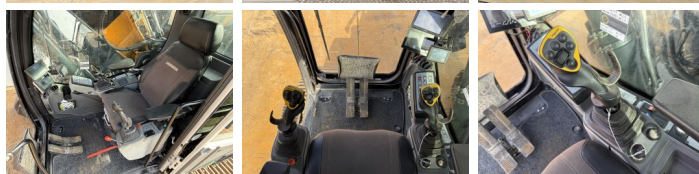

Available at Boss Machinery! This Liebherr R930 LC-V Full spec! Excavators from 2020 has an engine power of 180 kW and counts 7073 operational hours. The total weight of this Liebherr R930 LC-V Full spec! is 38300 kg and the dimensions are 10.25 x 3.65 x 3.47. Furthermore, this R930 LC-V Full spec! is equipped with Camera, Radio, Heated Seat, Gyors csatoló, Extra hidraulikus funkció, Kalapács funkció, Központi zsírzás. The Liebherr Excavators also has a CE marking. Do you want more information or do you want to try the Liebherr R930 LC-V Full spec! at our yard? Please let us know.

Opties

Camera

Radio

Heated Seat

Gyors csatló

Extra hidraulikus funkció

Kalapács funkció

Központi zsírzás