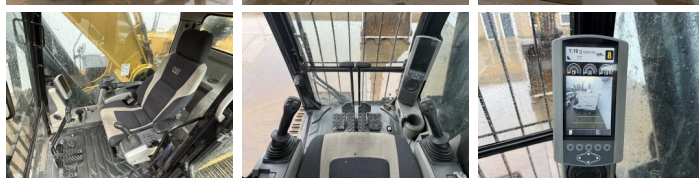

Available at Boss Machinery! This Caterpillar 349ELME Excavators from 2015 has an engine power of 317 kW and counts 18900 operational hours. The total weight of this Caterpillar 349ELME is 52200 kg and the dimensions are 11.77 x 3.64 x 4.08. Furthermore, this 349ELME is equipped with Camera, Radio, Heated Seat, Központi zsírzás. The Caterpillar Excavators also has a CE marking. Do you want more information or do you want to try the Caterpillar 349ELME at our yard? Please let us know.

Opties

Camera

Radio
Heated Seat
Központi zsírzás