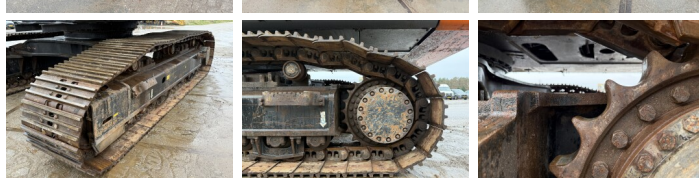

Hitachi

Hitachi ZX470LCH-3 - ZX470LCH-3 - 24mtr - Rebuild engine

€ 84.500xkluzív

Év **2010**
Referencia szám **BM006515**
Óra **9.670**

Algemeen

Típus ZX470LCH-3 - 24mtr -
Rebuild engine
Hely Veldhoven, Netherlands
Overig Stick: 10m - Boom: 13.50m
Certificaat CE + EPA
Leírás Available at Boss
Machinery! This Hitachi
ZX470LCH-3 - 24mtr -
Rebuild engine Excavators
from 2010 has an engine
power of 260 kW and counts
9670 operational hours. The
total weight of this Hitachi
ZX470LCH-3 - 24mtr -
Rebuild engine is 48100 kg
and the dimensions are 18.50
x 3.84 x 3.49. Furthermore,
this ZX470LCH-3 - 24mtr -
Rebuild engine is equipped
with Camera, Radio, Heated
Seat, Kalapács funkció,
Központi zsírzás. The Hitachi
Excavators also has a CE +
EPA marking. Do you want
more information or do you
want to try the Hitachi
ZX470LCH-3 - 24mtr -
Rebuild engine at our yard?
Please let us know.

Maten / Gewichten

Méreték H*S*M 18.50 x 3.84 x 3.49
Bucket (m): 2.4
Súly 48100

Motor informatie

A motor márkája Isuzu
A motor modellje AH-6WG1X
Hengerek 6
Turbo
Teljesítmény kW-ban 260

BOSS
MACHINERY

Banden / Rupsen

Lemez %	60
Lánckerék%	60
Lánc%	80
Lemez szélessége	75 cm

Opties

Camera
Radio
Heated Seat
Kalapács funkció
Központi zsírzás