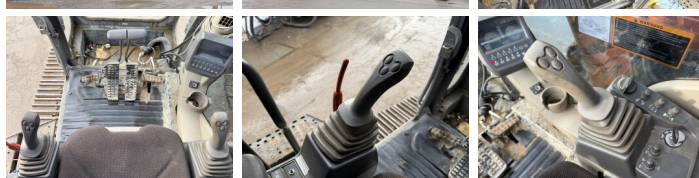

Hitachi

Hitachi ZX470LCH-3 - ZX470LCH-3 - 24mtr - Rebuild engine

€ 84.500xkluzív

Év **2010**
Referencia szám **BM006515**
Óra **9.670**

Algemeen

Típus ZX470LCH-3 - 24mtr -
Rebuild engine
Hely Veldhoven, Netherlands
Overig Stick: 10m - Boom: 13.50m
Certificaat CE + EPA
Leírás Available at Boss
Machinery! This Hitachi
ZX470LCH-3 - 24mtr -
Rebuild engine Excavators
from 2010 has an engine
power of 260 kW and counts
9670 operational hours. The
total weight of this Hitachi
ZX470LCH-3 - 24mtr -
Rebuild engine is 48100 kg
and the dimensions are 18.50
x 3.84 x 3.49. Furthermore,
this ZX470LCH-3 - 24mtr -
Rebuild engine is equipped
with Camera, Radio, Heated
Seat, Kalapács funkció,
Központi zsírzás. The Hitachi
Excavators also has a CE +
EPA marking. Do you want
more information or do you
want to try the Hitachi
ZX470LCH-3 - 24mtr -
Rebuild engine at our yard?
Please let us know.

Maten / Gewichten

Méreték H*S*M 18.50 x 3.84 x 3.49
Bucket (m): 2.4
Súly 48100

Motor informatie

A motor márkája Isuzu
A motor modellje AH-6WG1X
Hengerek 6
Turbo
Teljesítmény kW-ban 260

BOSS
MACHINERY

Banden / Rupsen

Lemez %	60
Lánckerék%	60
Lánc%	80
Lemez szélessége	75 cm

Opties

Camera
Radio
Heated Seat
Kalapács funkció
Központi zsírzás