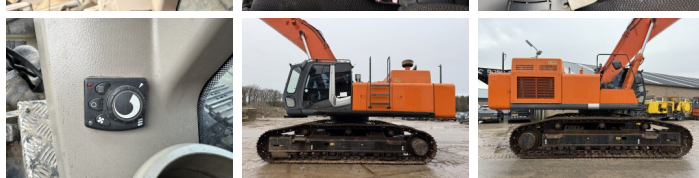

Hitachi

Hitachi ZX470LCH-3 - ZX470LCH-3 - 24mtr - Rebuild engine

€ 84.500xkluzív

Év **2010**
Referencia szám **BM006515**
Óra **9.670**

Algemeen

Típus ZX470LCH-3 - 24mtr -
Rebuild engine
Hely Veldhoven, Netherlands
Overig Stick: 10m - Boom: 13.50m
Certificaat CE + EPA
Leírás Available at Boss
Machinery! This Hitachi
ZX470LCH-3 - 24mtr -
Rebuild engine Excavators
from 2010 has an engine
power of 260 kW and counts
9670 operational hours. The
total weight of this Hitachi
ZX470LCH-3 - 24mtr -
Rebuild engine is 48100 kg
and the dimensions are 18.50
x 3.84 x 3.49. Furthermore,
this ZX470LCH-3 - 24mtr -
Rebuild engine is equipped
with Camera, Radio, Heated
Seat, Kalapács funkció,
Központi zsírzás. The Hitachi
Excavators also has a CE +
EPA marking. Do you want
more information or do you
want to try the Hitachi
ZX470LCH-3 - 24mtr -
Rebuild engine at our yard?
Please let us know.

Maten / Gewichten

Méreték H*S*M 18.50 x 3.84 x 3.49
Bucket (m): 2.4
Súly 48100

Motor informatie

A motor márkája Isuzu
A motor modellje AH-6WG1X
Hengerek 6
Turbo
Teljesítmény kW-ban 260

BOSS
MACHINERY

Banden / Rupsen

Lemez %	60
Lánckerék%	60
Lánc%	80
Lemez szélessége	75 cm

Opties

Camera
Radio
Heated Seat
Kalapács funkció
Központi zsírzás