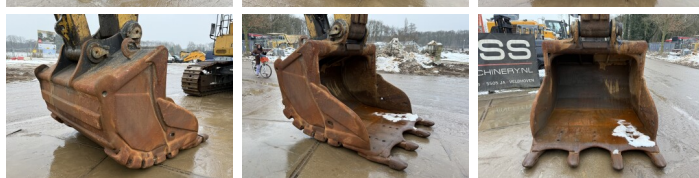

Caterpillar

Caterpillar 374FL

BOSS
MACHINERY

€ 119.000xkluzív

Év **2016**
Referencia szám **BM007197**
Óra **13.090**

Algemeen

Típus 374FL
Hely Veldhoven, Netherlands
Dutch vehicle
Certificaat CE + EPA

Leírás Available at Boss Machinery! This Caterpillar 374FL Excavators from 2016 has an engine power of 362 kW and counts 13090 operational hours. Always worked in The Netherlands. The total weight of this Caterpillar 374FL is 73100 kg and the dimensions are 13.25 x 4.07 x 4.46. Furthermore, this 374FL is equipped with Radio, Camera, Extra hidraulikus funkció, Kalapács funkció, Központi zsírzás. The Caterpillar Excavators also has a CE + EPA marking. Do you want more information or do you want to try the Caterpillar 374FL at our yard? Please let us know.

Maten / Gewichten

Súly 73100
Méret H*S*M 13.25 x 4.07 x 4.46

Motor informatie

A motor márkája Caterpillar
A motor modellje C15
Hengerek 6
Turbo
Teljesítmény kW-ban 362

Banden / Rupsen

Lánc% 80
Lemez % 80
Lánckerék% 80
Lemez szélessége 65 cm