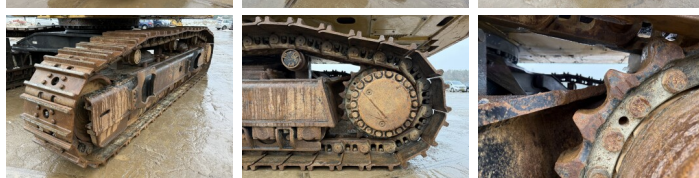

Caterpillar

Caterpillar 374FL

BOSS
MACHINERY

€ 119.000xkluzív

Év **2016**
Referencia szám **BM007197**
Óra **13.090**

Algemeen

Típus 374FL
Hely Veldhoven, Netherlands
Dutch vehicle
Certificaat CE + EPA

Leírás Available at Boss Machinery! This Caterpillar 374FL Excavators from 2016 has an engine power of 362 kW and counts 13090 operational hours. Always worked in The Netherlands. The total weight of this Caterpillar 374FL is 73100 kg and the dimensions are 13.25 x 4.07 x 4.46. Furthermore, this 374FL is equipped with Radio, Camera, Extra hidraulikus funkció, Kalapács funkció, Központi zsírzás. The Caterpillar Excavators also has a CE + EPA marking. Do you want more information or do you want to try the Caterpillar 374FL at our yard? Please let us know.

Maten / Gewichten

Súly 73100
Méret H*S*M 13.25 x 4.07 x 4.46

Motor informatie

A motor márkája Caterpillar
A motor modellje C15
Hengerek 6
Turbo
Teljesítmény kW-ban 362

Banden / Rupsen

Lánc% 80
Lemez % 80
Lánckerék% 80
Lemez szélessége 65 cm