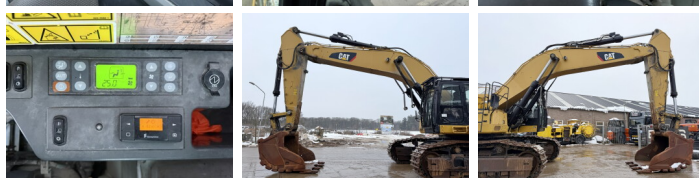

Caterpillar

Caterpillar 374FL

BOSS
MACHINERY

€ 119.000xkluzív

Év **2016**
Referencia szám **BM007197**
Óra **13.090**

Algemeen

Típus 374FL
Hely Veldhoven, Netherlands
Dutch vehicle
Certificaat CE + EPA

Leírás Available at Boss Machinery! This Caterpillar 374FL Excavators from 2016 has an engine power of 362 kW and counts 13090 operational hours. Always worked in The Netherlands. The total weight of this Caterpillar 374FL is 73100 kg and the dimensions are 13.25 x 4.07 x 4.46. Furthermore, this 374FL is equipped with Radio, Camera, Extra hidraulikus funkció, Kalapács funkció, Központi zsírzás. The Caterpillar Excavators also has a CE + EPA marking. Do you want more information or do you want to try the Caterpillar 374FL at our yard? Please let us know.

Maten / Gewichten

Súly 73100
Méret H*S*M 13.25 x 4.07 x 4.46

Motor informatie

A motor márkája Caterpillar
A motor modellje C15
Hengerek 6
Turbo
Teljesítmény kW-ban 362

Banden / Rupsen

Lánc% 80
Lemez % 80
Lánckerék% 80
Lemez szélessége 65 cm