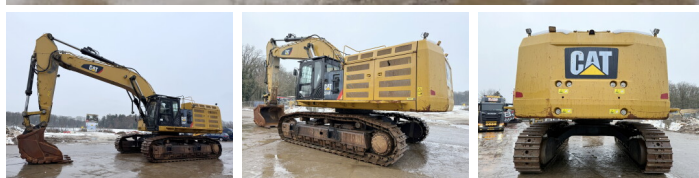

Caterpillar

Caterpillar 374FL

BOSS
MACHINERY

€ 119.000xkluzív

Év **2016**
Referencia szám **BM007197**
Óra **13.090**

Algemeen

Típus 374FL
Hely Veldhoven, Netherlands
Dutch vehicle
Certificaat CE + EPA

Leírás Available at Boss Machinery! This Caterpillar 374FL Excavators from 2016 has an engine power of 362 kW and counts 13090 operational hours. Always worked in The Netherlands. The total weight of this Caterpillar 374FL is 73100 kg and the dimensions are 13.25 x 4.07 x 4.46. Furthermore, this 374FL is equipped with Radio, Camera, Extra hidraulikus funkció, Kalapács funkció, Központi zsírzás. The Caterpillar Excavators also has a CE + EPA marking. Do you want more information or do you want to try the Caterpillar 374FL at our yard? Please let us know.

Maten / Gewichten

Súly 73100
Méret H*S*M 13.25 x 4.07 x 4.46

Motor informatie

A motor márkája Caterpillar
A motor modellje C15
Hengerek 6
Turbo
Teljesítmény kW-ban 362

Banden / Rupsen

Lánc% 80
Lemez % 80
Lánckerék% 80
Lemez szélessége 65 cm