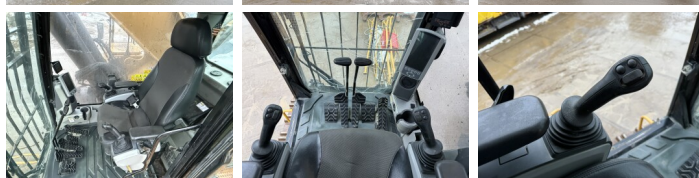

Caterpillar

Caterpillar 374FL

BOSS
MACHINERY

€ 119.000xkluzív

Év **2016**
Referencia szám **BM007197**
Óra **13.090**

Algemeen

Típus 374FL
Hely Veldhoven, Netherlands
Dutch vehicle
Certificaat CE + EPA

Leírás Available at Boss Machinery! This Caterpillar 374FL Excavators from 2016 has an engine power of 362 kW and counts 13090 operational hours. Always worked in The Netherlands. The total weight of this Caterpillar 374FL is 73100 kg and the dimensions are 13.25 x 4.07 x 4.46. Furthermore, this 374FL is equipped with Radio, Camera, Extra hidraulikus funkció, Kalapács funkció, Központi zsírzás. The Caterpillar Excavators also has a CE + EPA marking. Do you want more information or do you want to try the Caterpillar 374FL at our yard? Please let us know.

Maten / Gewichten

Súly 73100
Méret H*S*M 13.25 x 4.07 x 4.46

Motor informatie

A motor márkája Caterpillar
A motor modellje C15
Hengerek 6
Turbo
Teljesítmény kW-ban 362

Banden / Rupsen

Lánc% 80
Lemez % 80
Lánckerék% 80
Lemez szélessége 65 cm