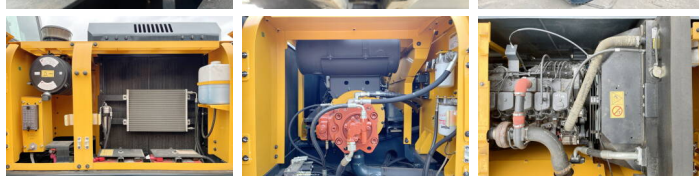

Hyundai

Hyundai R245LR New unused

€ 82.500xkluzív

Év **2026**
Referencia szám **BM005575**
Óra **5**

Algemeen

Típus R245LR *Original Factory longreach*
Hely Veldhoven, Netherlands
Certificaat NOT FOR SALE IN EU / NO CE MARK
Available at Boss Machinery! This Hyundai R245LR *Original Factory longreach* Excavators from 2026 has an engine power of 104 kW and counts 5 operational hours. The total weight of this Hyundai R245LR *Original Factory longreach* is 24500 kg and the dimensions are 12.10 x 3.19 x 3.30. Furthermore, this R245LR *Original Factory longreach* is equipped with Légkondicionáló, Bluetooth, Radio. The Hyundai Excavators also has a NOT FOR SALE IN EU / NO CE MARK marking. Do you want more information or do you want to try the Hyundai R245LR *Original Factory longreach* at our yard? Please let us know.

Leírás

Maten / Gewichten

Súly 24500 kg
Méreték H*S*M 12.10 x 3.19 x 3.30

Motor informatie

A motor márkája Cummins
A motor modellje 6BT5.9C
Turbo
Teljesítmény kW-ban 104

Banden / Rupsen

Lánc% 100

BOSS
MACHINERY