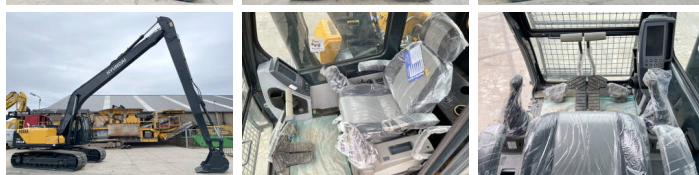

Hyundai

Hyundai R245LR New unused

€ 82.500xkluzív

Év **2026**
Referencia szám **BM005575**
Óra **5**

Algemeen

Típus R245LR *Original Factory longreach*
Hely Veldhoven, Netherlands
Certificaat NOT FOR SALE IN EU / NO CE MARK
Available at Boss Machinery! This Hyundai R245LR *Original Factory longreach* Excavators from 2026 has an engine power of 104 kW and counts 5 operational hours. The total weight of this Hyundai R245LR *Original Factory longreach* is 24500 kg and the dimensions are 12.10 x 3.19 x 3.30. Furthermore, this R245LR *Original Factory longreach* is equipped with Légkondicionáló, Bluetooth, Radio. The Hyundai Excavators also has a NOT FOR SALE IN EU / NO CE MARK marking. Do you want more information or do you want to try the Hyundai R245LR *Original Factory longreach* at our yard? Please let us know.

Leírás

Maten / Gewichten

Súly 24500 kg
Méreték H*S*M 12.10 x 3.19 x 3.30

Motor informatie

A motor márkája Cummins
A motor modellje 6BT5.9C
Turbo
Teljesítmény kW-ban 104

Banden / Rupsen

Lánc% 100

BOSS
MACHINERY