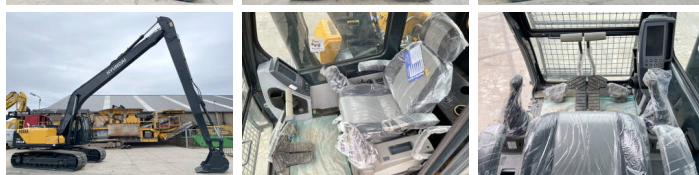

Hyundai

Hyundai R245LR New - Unused

€ 82.500xkluzív

Év **2026**
Referencia szám **BM005575**
Óra **5**

Algemeen

Típus R245LR *Original Factory longreach*
Hely Veldhoven, Netherlands
Certificaat NOT FOR SALE IN EU / NO CE MARK
Available at Boss Machinery! This Hyundai R245LR *Original Factory longreach* Excavators from 2026 has an engine power of 104 kW and counts 5 operational hours. The total weight of this Hyundai R245LR *Original Factory longreach* is 24500 kg and the dimensions are 12.10 x 3.19 x 3.30. Furthermore, this R245LR *Original Factory longreach* is equipped with Légkondicionáló, Bluetooth, Radio. The Hyundai Excavators also has a NOT FOR SALE IN EU / NO CE MARK marking. Do you want more information or do you want to try the Hyundai R245LR *Original Factory longreach* at our yard? Please let us know.

Leírás

Maten / Gewichten

Súly 24500 kg
Méretek H*S*M 12.10 x 3.19 x 3.30

Motor informatie

A motor márkája Cummins
A motor modellje 6BT5.9C
Turbo
Teljesítmény kW-ban 104

Banden / Rupsen

Lemez % 100

BOSS
MACHINERY