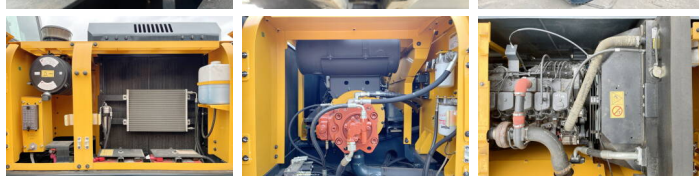

Hyundai

Hyundai R245LR New - Unused

€ 82.500xkluzív

Év **2026**
Referencia szám **BM005575**
Óra **5**

Algemeen

Típus R245LR *Original Factory longreach*
Hely Veldhoven, Netherlands
Certificaat NOT FOR SALE IN EU / NO CE MARK
Available at Boss Machinery! This Hyundai R245LR *Original Factory longreach* Excavators from 2026 has an engine power of 104 kW and counts 5 operational hours. The total weight of this Hyundai R245LR *Original Factory longreach* is 24500 kg and the dimensions are 12.10 x 3.19 x 3.30. Furthermore, this R245LR *Original Factory longreach* is equipped with Légkondicionáló, Bluetooth, Radio. The Hyundai Excavators also has a NOT FOR SALE IN EU / NO CE MARK marking. Do you want more information or do you want to try the Hyundai R245LR *Original Factory longreach* at our yard? Please let us know.

Leírás

Maten / Gewichten

Súly 24500 kg
Méretek H*S*M 12.10 x 3.19 x 3.30

Motor informatie

A motor márkája Cummins
A motor modellje 6BT5.9C
Turbo
Teljesítmény kW-ban 104

Banden / Rupsen

Lemez % 100

BOSS
MACHINERY