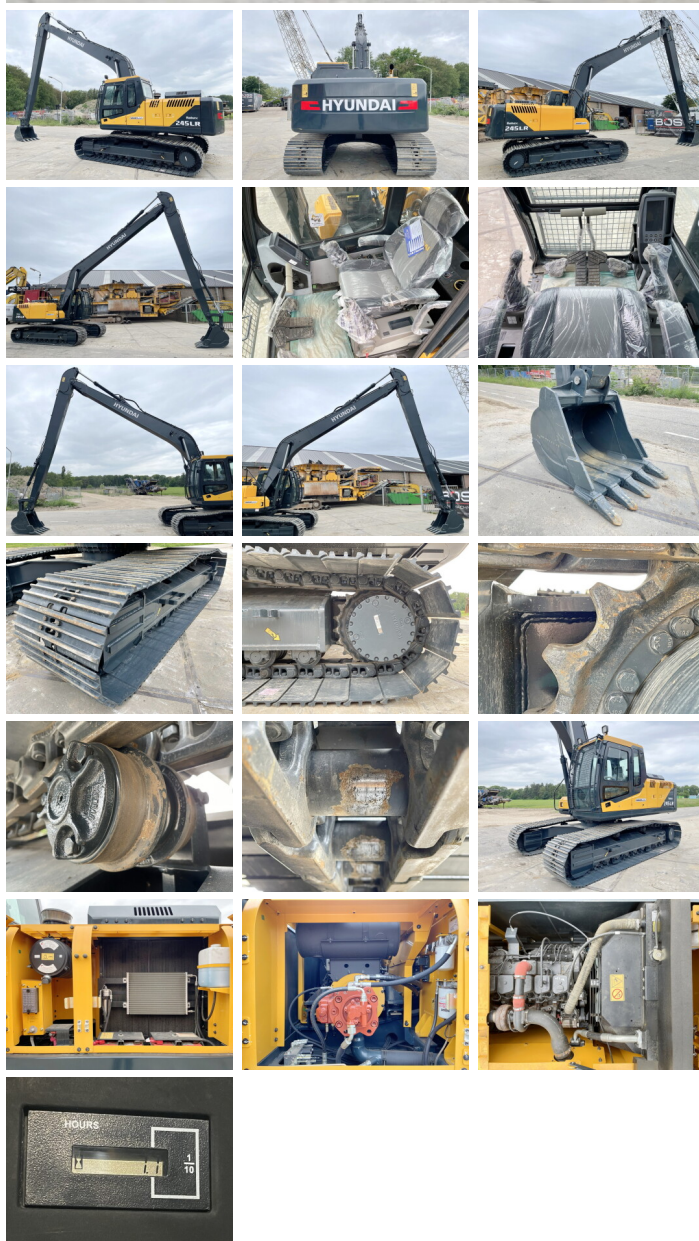

Hyundai

Hyundai R245LR New - Unused

€ 82.500xkluzív

Év **2026**
Referencia szám **BM005575**
Óra **5**

Algemeen

Típus R245LR *Original Factory longreach*
Hely Veldhoven, Netherlands
Certificaat NOT FOR SALE IN EU / NO CE MARK
Available at Boss Machinery! This Hyundai R245LR *Original Factory longreach* Excavators from 2026 has an engine power of 104 kW and counts 5 operational hours. The total weight of this Hyundai R245LR *Original Factory longreach* is 24500 kg and the dimensions are 12.10 x 3.19 x 3.30. Furthermore, this R245LR *Original Factory longreach* is equipped with Légkondicionáló, Bluetooth, Radio. The Hyundai Excavators also has a NOT FOR SALE IN EU / NO CE MARK marking. Do you want more information or do you want to try the Hyundai R245LR *Original Factory longreach* at our yard? Please let us know.

Leírás

Maten / Gewichten

Súly 24500 kg
Méreték H*S*M 12.10 x 3.19 x 3.30

Motor informatie

A motor márkája Cummins
A motor modellje 6BT5.9C
Turbo
Teljesítmény kW-ban 104

Banden / Rupsen

Lánc% 100

BOSS
MACHINERY

Lemez %	100
Lánckerék%	100
Lemez szélessége	80 cm

Opties

Légkondicionáló

Bluetooth

Radio