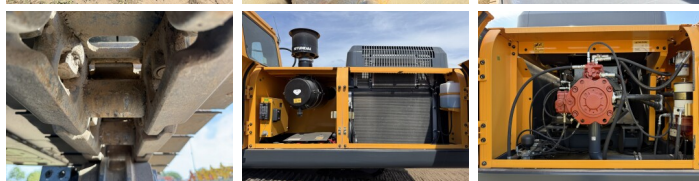

Hyundai

Hyundai R340L Smart

BOSS
MACHINERY

€ 113.950xkluzív

Év **2026**
Referencia szám **BM006847**
Óra **5**

Algemeen

Típus R340L Smart
Hely Veldhoven, Netherlands
Certificaat NOT FOR SALE IN EU / NO CE MARK
Available at Boss Machinery! This used Hyundai R340L Smart Excavators from 2026 has an engine power of 206 kW and counts 5 operational hours. The total weight of this Hyundai R340L Smart is 33800 kg and the dimensions are 11.45 x 3.30 x 3.55. Furthermore, this R340L Smart is equipped with Légkondicionáló, Extra hidraulikus funkció, Kalapács funkció. The Hyundai Excavators also has a NOT FOR SALE IN EU / NO CE MARK marking. Do you want more information or do you want to try the Hyundai R340L Smart at our yard? Please let us know.

Maten / Gewichten

Méretek H*S*M 11.45 x 3.30 x 3.55
Súly 33800

Technische informatie

Bucket Range cu.m: 1.44- 2.1
Maximum Digging Depth: 6820 mm
Swing Speed: 9.5 rpm

Motor informatie

A motor márkája Hyundai
A motor modellje D6AC-C1
Hengerek 6
Turbo
Teljesítmény kW-ban 206