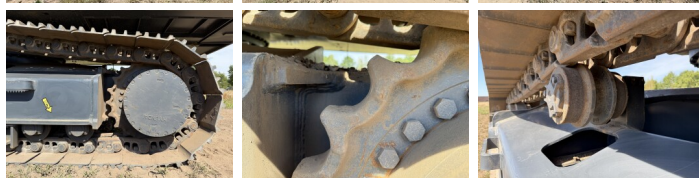

Hyundai

Hyundai R340L Smart

BOSS
MACHINERY

€ 113.950xkluzív

Év **2026**
Referencia szám **BM006847**
Óra **5**

Algemeen

Típus R340L Smart
Hely Veldhoven, Netherlands
Certificaat NOT FOR SALE IN EU / NO CE MARK
Available at Boss Machinery! This used Hyundai R340L Smart Excavators from 2026 has an engine power of 206 kW and counts 5 operational hours. The total weight of this Hyundai R340L Smart is 33800 kg and the dimensions are 11.45 x 3.30 x 3.55. Furthermore, this R340L Smart is equipped with Légkondicionáló, Extra hidraulikus funkció, Kalapács funkció. The Hyundai Excavators also has a NOT FOR SALE IN EU / NO CE MARK marking. Do you want more information or do you want to try the Hyundai R340L Smart at our yard? Please let us know.

Maten / Gewichten

Méretek H*S*M 11.45 x 3.30 x 3.55
Súly 33800

Technische informatie

Bucket Range cu.m: 1.44- 2.1
Maximum Digging Depth: 6820 mm
Swing Speed: 9.5 rpm

Motor informatie

A motor márkája Hyundai
A motor modellje D6AC-C1
Hengerek 6
Turbo
Teljesítmény kW-ban 206