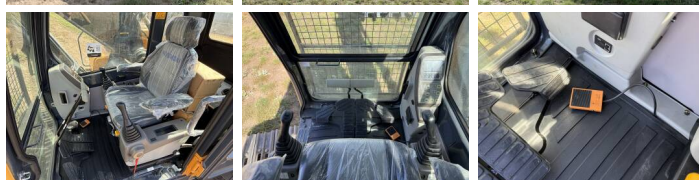

Hyundai

Hyundai R340L Smart

BOSS
MACHINERY

€ 113.950xkluzív

Év **2026**
Referencia szám **BM006847**
Óra **5**

Algemeen

Típus R340L Smart
Hely Veldhoven, Netherlands
Certificaat NOT FOR SALE IN EU / NO CE MARK
Available at Boss Machinery! This used Hyundai R340L Smart Excavators from 2026 has an engine power of 206 kW and counts 5 operational hours. The total weight of this Hyundai R340L Smart is 33800 kg and the dimensions are 11.45 x 3.30 x 3.55. Furthermore, this R340L Smart is equipped with Légkondicionáló, Extra hidraulikus funkció, Kalapács funkció. The Hyundai Excavators also has a NOT FOR SALE IN EU / NO CE MARK marking. Do you want more information or do you want to try the Hyundai R340L Smart at our yard? Please let us know.

Maten / Gewichten

Méretek H*S*M 11.45 x 3.30 x 3.55
Súly 33800

Technische informatie

Bucket Range cu.m: 1.44- 2.1
Maximum Digging Depth: 6820 mm
Swing Speed: 9.5 rpm

Motor informatie

A motor márkája Hyundai
A motor modellje D6AC-C1
Hengerek 6
Turbo
Teljesítmény kW-ban 206