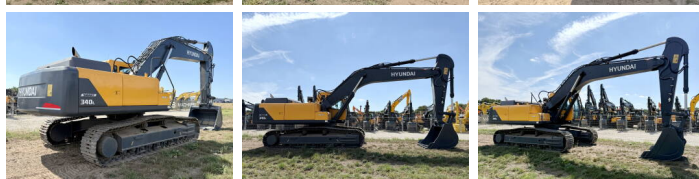

Hyundai

Hyundai R340L Smart

BOSS
MACHINERY

€ 113.950xkluzív

Év **2026**
Referencia szám **BM006847**
Óra **5**

Algemeen

Típus R340L Smart
Hely Veldhoven, Netherlands
Certificaat NOT FOR SALE IN EU / NO CE MARK
Available at Boss Machinery! This used Hyundai R340L Smart Excavators from 2026 has an engine power of 206 kW and counts 5 operational hours. The total weight of this Hyundai R340L Smart is 33800 kg and the dimensions are 11.45 x 3.30 x 3.55. Furthermore, this R340L Smart is equipped with Légkondicionáló, Extra hidraulikus funkció, Kalapács funkció. The Hyundai Excavators also has a NOT FOR SALE IN EU / NO CE MARK marking. Do you want more information or do you want to try the Hyundai R340L Smart at our yard? Please let us know.

Maten / Gewichten

Méretek H*S*M 11.45 x 3.30 x 3.55
Súly 33800

Technische informatie

Bucket Range cu.m: 1.44- 2.1
Maximum Digging Depth: 6820 mm
Swing Speed: 9.5 rpm

Motor informatie

A motor márkája Hyundai
A motor modellje D6AC-C1
Hengerek 6
Turbo
Teljesítmény kW-ban 206