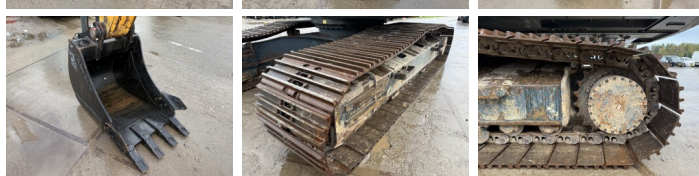

Hyundai

Hyundai HX300LR - 18 meter Long Reach

€ 79.500xkluzív

Év **2016**
Referencia szám **BM006997**
Óra **8.748**

Algemeen

Típus HX300LR - 18 meter Long Reach
Hely Veldhoven, Netherlands
Overig Stick 7.90 meter - Boom 10.15 meter
Certificaat CE + EPA
Available at Boss Machinery! This Hyundai HX300LR - 18 meter Long Reach Excavators from 2016 has an engine power of 171 kW and counts 8748 operational hours. The total weight of this Hyundai HX300LR - 18 meter Long Reach is 34870 kg and the dimensions are 14.75 x 3.40 x 3.47. Furthermore, this HX300LR - 18 meter Long Reach is equipped with Radio, Camera, Kalapács funkció, Központi zsírzás. The Hyundai Excavators also has a CE + EPA marking. Do you want more information or do you want to try the Hyundai HX300LR - 18 meter Long Reach at our yard? Please let us know.

Maten / Gewichten

Súly 34870
Méret H*S*M 14.75 x 3.40 x 3.47

Motor informatie

A motor márkája Cummins
A motor modellje QSB6.7
Hengerek 6
Turbo
Teljesítmény kW-ban 171

Banden / Rupsen