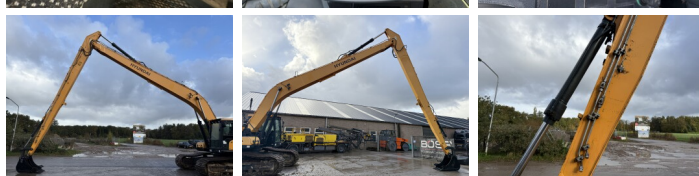

Hyundai

Hyundai HX300LR - 18 meter Long Reach

€ 79.500xkluzív

Év **2016**
Referencia szám **BM006997**
Óra **8.748**

Algemeen

Típus HX300LR - 18 meter Long Reach
Hely Veldhoven, Netherlands
Overig Stick 7.90 meter - Boom 10.15 meter
Certificaat CE + EPA
Available at Boss Machinery! This Hyundai HX300LR - 18 meter Long Reach Excavators from 2016 has an engine power of 171 kW and counts 8748 operational hours. The total weight of this Hyundai HX300LR - 18 meter Long Reach is 34870 kg and the dimensions are 14.75 x 3.40 x 3.47. Furthermore, this HX300LR - 18 meter Long Reach is equipped with Radio, Camera, Kalapács funkció, Központi zsírzás. The Hyundai Excavators also has a CE + EPA marking. Do you want more information or do you want to try the Hyundai HX300LR - 18 meter Long Reach at our yard? Please let us know.

Maten / Gewichten

Súly 34870
Méret H*S*M 14.75 x 3.40 x 3.47

Motor informatie

A motor márkája Cummins
A motor modellje QSB6.7
Hengerek 6
Turbo
Teljesítmény kW-ban 171

Banden / Rupsen