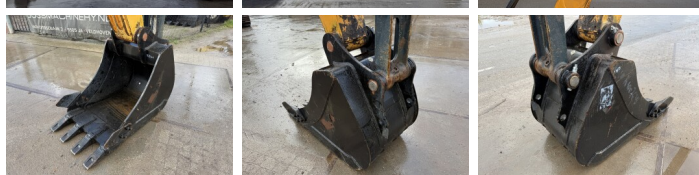

Hyundai

Hyundai HX300LR - 18 meter Long Reach

€ 79.500xkluzív

Év **2016**
Referencia szám **BM006997**
Óra **8.748**

Algemeen

Típus HX300LR - 18 meter Long Reach
Hely Veldhoven, Netherlands
Overig Stick 7.90 meter - Boom 10.15 meter
Certificaat CE + EPA
Available at Boss Machinery! This Hyundai HX300LR - 18 meter Long Reach Excavators from 2016 has an engine power of 171 kW and counts 8748 operational hours. The total weight of this Hyundai HX300LR - 18 meter Long Reach is 34870 kg and the dimensions are 14.75 x 3.40 x 3.47. Furthermore, this HX300LR - 18 meter Long Reach is equipped with Radio, Camera, Kalapács funkció, Központi zsírzás. The Hyundai Excavators also has a CE + EPA marking. Do you want more information or do you want to try the Hyundai HX300LR - 18 meter Long Reach at our yard? Please let us know.

Maten / Gewichten

Súly 34870
Méret H*S*M 14.75 x 3.40 x 3.47

Motor informatie

A motor márkája Cummins
A motor modellje QSB6.7
Hengerek 6
Turbo
Teljesítmény kW-ban 171

Banden / Rupsen