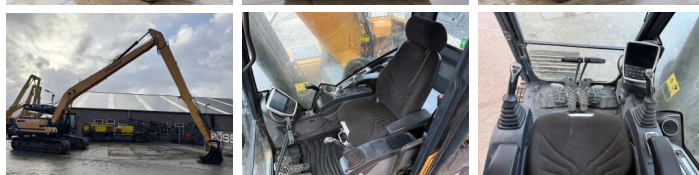

Hyundai

Hyundai HX300LR - 18 meter Long Reach

€ 79.500xkluzív

Év **2016**
Referencia szám **BM006997**
Óra **8.748**

Algemeen

Típus HX300LR - 18 meter Long Reach
Hely Veldhoven, Netherlands
Overig Stick 7.90 meter - Boom 10.15 meter
Certificaat CE + EPA
Available at Boss Machinery! This Hyundai HX300LR - 18 meter Long Reach Excavators from 2016 has an engine power of 171 kW and counts 8748 operational hours. The total weight of this Hyundai HX300LR - 18 meter Long Reach is 34870 kg and the dimensions are 14.75 x 3.40 x 3.47. Furthermore, this HX300LR - 18 meter Long Reach is equipped with Radio, Camera, Kalapács funkció, Központi zsírzás. The Hyundai Excavators also has a CE + EPA marking. Do you want more information or do you want to try the Hyundai HX300LR - 18 meter Long Reach at our yard? Please let us know.

Maten / Gewichten

Súly 34870
Méret H*S*M 14.75 x 3.40 x 3.47

Motor informatie

A motor márkája Cummins
A motor modellje QSB6.7
Hengerek 6
Turbo
Teljesítmény kW-ban 171

Banden / Rupsen