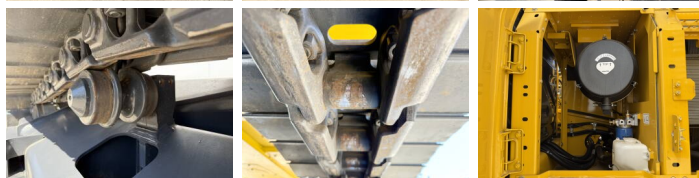

## Algemeen

Típus PC210-10M0  
Hely Veldhoven, Netherlands  
Certificaat NOT FOR SALE IN EU / NO CE MARK

Leírás Available at Boss Machinery! This Komatsu PC210-10M0 Excavators from 2026 has an engine power of 123 kW and counts 8 operational hours. The total weight of this Komatsu PC210-10M0 is 22000 kg and the dimensions are 8.60 x 2.81 x 3.14. Furthermore, this PC210-10M0 is equipped with Climate Control, Légkondicionáló, Bluetooth, Air Suspension Seat, Radio, Extra hidraulikus funkció, Kalapács funkció. The Komatsu Excavators also has a NOT FOR SALE IN EU / NO CE MARK marking. Do you want more information or do you want to try the Komatsu PC210-10M0 at our yard? Please let us know.