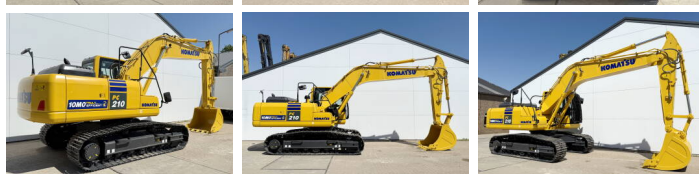

Komatsu

# Komatsu PC210-10M0

**BOSS**  
MACHINERY

Év **2026**  
Referencia szám **BM006624**  
Óra **8**

## Algemeen

Típus PC210-10M0  
Hely Veldhoven, Netherlands  
Certificaat NOT FOR SALE IN EU / NO CE MARK

Leírás Available at Boss Machinery! This Komatsu PC210-10M0 Excavators from 2026 has an engine power of 123 kW and counts 8 operational hours. The total weight of this Komatsu PC210-10M0 is 22000 kg and the dimensions are 8.60 x 2.81 x 3.14. Furthermore, this PC210-10M0 is equipped with Climate Control, Légkondicionáló, Bluetooth, Air Suspension Seat, Radio, Extra hidraulikus funkció, Kalapács funkció. The Komatsu Excavators also has a NOT FOR SALE IN EU / NO CE MARK marking. Do you want more information or do you want to try the Komatsu PC210-10M0 at our yard? Please let us know.

## Motor informatie

A motor márkája Komatsu  
A motor modellje SAA6D107E-1  
Turbo  
Teljesítmény kW-ban 123