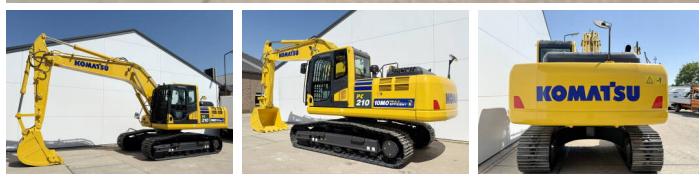

Komatsu

# Komatsu PC210-10M0

**BOSS**  
MACHINERY

Év **2026**  
Referencia szám **BM006624**  
Óra **8**

## Algemeen

Típus PC210-10M0  
Hely Veldhoven, Netherlands  
Certificaat NOT FOR SALE IN EU / NO CE MARK

Leírás Available at Boss Machinery! This Komatsu PC210-10M0 Excavators from 2026 has an engine power of 123 kW and counts 8 operational hours. The total weight of this Komatsu PC210-10M0 is 22000 kg and the dimensions are 8.60 x 2.81 x 3.14. Furthermore, this PC210-10M0 is equipped with Climate Control, Légkondicionáló, Bluetooth, Air Suspension Seat, Radio, Extra hidraulikus funkció, Kalapács funkció. The Komatsu Excavators also has a NOT FOR SALE IN EU / NO CE MARK marking. Do you want more information or do you want to try the Komatsu PC210-10M0 at our yard? Please let us know.

## Motor informatie

A motor márkája Komatsu  
A motor modellje SAA6D107E-1  
Turbo  
Teljesítmény kW-ban 123