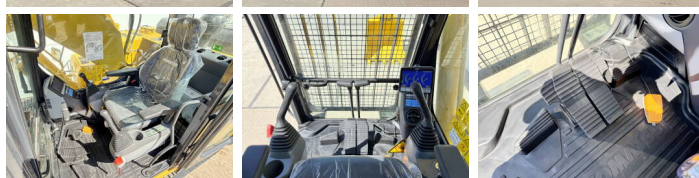

## Algemeen

Típus PC210-10M0  
Hely Veldhoven, Netherlands  
Certificaat NOT FOR SALE IN EU / NO CE MARK

Leírás Available at Boss Machinery! This Komatsu PC210-10M0 Excavators from 2026 has an engine power of 123 kW and counts 8 operational hours. The total weight of this Komatsu PC210-10M0 is 22000 kg and the dimensions are 8.60 x 2.81 x 3.14. Furthermore, this PC210-10M0 is equipped with Climate Control, Légkondicionáló, Bluetooth, Air Suspension Seat, Radio, Extra hidraulikus funkció, Kalapács funkció. The Komatsu Excavators also has a NOT FOR SALE IN EU / NO CE MARK marking. Do you want more information or do you want to try the Komatsu PC210-10M0 at our yard? Please let us know.

## Opties

Climate Control

Légkondicionáló

Bluetooth

Air Suspension Seat

Radio

Extra hidraulikus funkció

Kalapács funkció