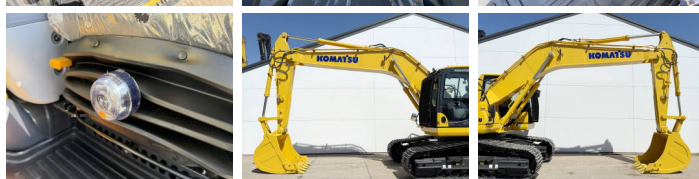

## Algemeen

Típus PC210-10M0  
Hely Veldhoven, Netherlands  
Certificaat NOT FOR SALE IN EU / NO CE MARK

Leírás Available at Boss Machinery! This Komatsu PC210-10M0 Excavators from 2026 has an engine power of 123 kW and counts 8 operational hours. The total weight of this Komatsu PC210-10M0 is 22000 kg and the dimensions are 8.60 x 2.81 x 3.14. Furthermore, this PC210-10M0 is equipped with Climate Control, Légkondicionáló, Bluetooth, Air Suspension Seat, Radio, Extra hidraulikus funkció, Kalapács funkció. The Komatsu Excavators also has a NOT FOR SALE IN EU / NO CE MARK marking. Do you want more information or do you want to try the Komatsu PC210-10M0 at our yard? Please let us know.