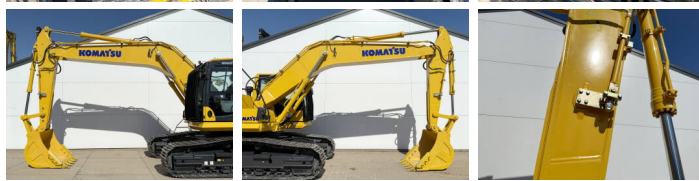

Komatsu

Komatsu PC210LC-10M0

BOSS
MACHINERY

Év **2026**
Referencia szám **BM006598**
Óra **6**

Algemeen

Típus **PC210LC-10M0**
Hely **Veldhoven, Netherlands**
Certificaat **NOT FOR SALE IN EU / NO CE MARK**

Leírás

Available at Boss Machinery! This Komatsu PC210LC-10M0 Excavators from 2026 has an engine power of 123 kW and counts 6 operational hours. The total weight of this Komatsu PC210LC-10M0 is 22000 kg and the dimensions are 9.75 x 3.00 x 3.20. Furthermore, this PC210LC-10M0 is equipped with Air Suspension Seat, Radio, Climate Control, Légkondicionáló, Bluetooth, Extra hidraulikus funkció, Kalapács funkció. The Komatsu Excavators also has a NOT FOR SALE IN EU / NO CE MARK marking. Do you want more information or do you want to try the Komatsu PC210LC-10M0 at our yard? Please let us know.

Maten / Gewichten

Méretek H*S*M **9.75 x 3.00 x 3.20**
Súly **22000**

Motor informatie

A motor márkája **Komatsu**
A motor modellje **SAA6D107E-1**
Turbo
Teljesítmény kW-ban **123**

Banden / Rupsen

Lemez % **100**
Lánckerék% **100**
Lánc% **100**
Lemez szélessége **60 cm**

Opties

Air Suspension Seat