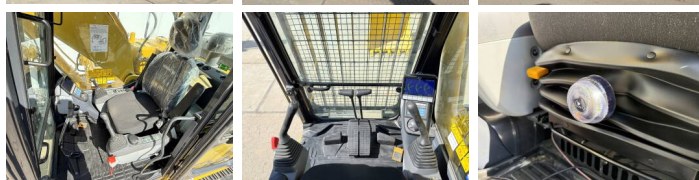

Komatsu

Komatsu PC210LC-10M0

BOSS
MACHINERY

Év **2026**
Referencia szám **BM006598**
Óra **6**

Algemeen

Típus **PC210LC-10M0**
Hely **Veldhoven, Netherlands**
Certificaat **NOT FOR SALE IN EU / NO CE MARK**

Leírás

Available at Boss Machinery! This Komatsu PC210LC-10M0 Excavators from 2026 has an engine power of 123 kW and counts 6 operational hours. The total weight of this Komatsu PC210LC-10M0 is 22000 kg and the dimensions are 9.75 x 3.00 x 3.20. Furthermore, this PC210LC-10M0 is equipped with Air Suspension Seat, Radio, Climate Control, Légkondicionáló, Bluetooth, Extra hidraulikus funkció, Kalapács funkció. The Komatsu Excavators also has a NOT FOR SALE IN EU / NO CE MARK marking. Do you want more information or do you want to try the Komatsu PC210LC-10M0 at our yard? Please let us know.

Maten / Gewichten

Méretek H*S*M **9.75 x 3.00 x 3.20**
Súly **22000**

Motor informatie

A motor márkája **Komatsu**
A motor modellje **SAA6D107E-1**
Turbo
Teljesítmény kW-ban **123**

Banden / Rupsen

Lemez % **100**
Lánckerék% **100**
Lánc% **100**
Lemez szélessége **60 cm**

Opties

Air Suspension Seat