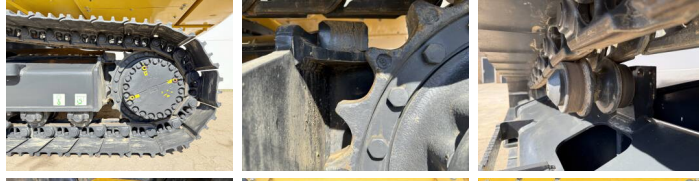

Komatsu

Komatsu PC210LC-10M0

BOSS
MACHINERY

Év **2026**
Referencia szám **BM006598**
Óra **6**

Algemeen

Típus **PC210LC-10M0**
Hely **Veldhoven, Netherlands**
Certificaat **NOT FOR SALE IN EU / NO CE MARK**

Leírás

Available at Boss Machinery! This Komatsu PC210LC-10M0 Excavators from 2026 has an engine power of 123 kW and counts 6 operational hours. The total weight of this Komatsu PC210LC-10M0 is 22000 kg and the dimensions are 9.75 x 3.00 x 3.20. Furthermore, this PC210LC-10M0 is equipped with Air Suspension Seat, Radio, Climate Control, Légkondicionáló, Bluetooth, Extra hidraulikus funkció, Kalapács funkció. The Komatsu Excavators also has a NOT FOR SALE IN EU / NO CE MARK marking. Do you want more information or do you want to try the Komatsu PC210LC-10M0 at our yard? Please let us know.

Maten / Gewichten

Méretek H*S*M **9.75 x 3.00 x 3.20**
Súly **22000**

Motor informatie

A motor márkája **Komatsu**
A motor modellje **SAA6D107E-1**
Turbo
Teljesítmény kW-ban **123**

Banden / Rupsen

Lemez % **100**
Lánckerék% **100**
Lánc% **100**
Lemez szélessége **60 cm**

Opties

Air Suspension Seat