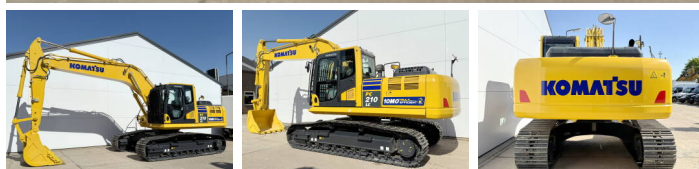

Komatsu

Komatsu PC210LC-10M0

BOSS
MACHINERY

Év **2026**
Referencia szám **BM006598**
Óra **6**

Algemeen

Típus **PC210LC-10M0**
Hely **Veldhoven, Netherlands**
Certificaat **NOT FOR SALE IN EU / NO CE MARK**

Leírás

Available at Boss Machinery! This Komatsu PC210LC-10M0 Excavators from 2026 has an engine power of 123 kW and counts 6 operational hours. The total weight of this Komatsu PC210LC-10M0 is 22000 kg and the dimensions are 9.75 x 3.00 x 3.20. Furthermore, this PC210LC-10M0 is equipped with Air Suspension Seat, Radio, Climate Control, Légkondicionáló, Bluetooth, Extra hidraulikus funkció, Kalapács funkció. The Komatsu Excavators also has a NOT FOR SALE IN EU / NO CE MARK marking. Do you want more information or do you want to try the Komatsu PC210LC-10M0 at our yard? Please let us know.

Maten / Gewichten

Méretek H*S*M **9.75 x 3.00 x 3.20**
Súly **22000**

Motor informatie

A motor márkája **Komatsu**
A motor modellje **SAA6D107E-1**
Turbo
Teljesítmény kW-ban **123**

Banden / Rupsen

Lemez % **100**
Lánckerék% **100**
Lánc% **100**
Lemez szélessége **60 cm**

Opties

Air Suspension Seat