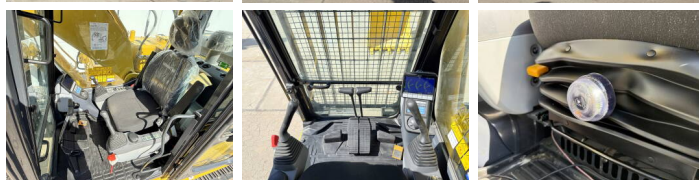

Komatsu

Komatsu PC210LC-10M0

BOSS
MACHINERY

Év **2026**
Referencia szám **BM006598**
Óra **6**

Algemeen

Típus PC210LC-10M0
Hely Veldhoven, Netherlands
Certificaat NOT FOR SALE IN EU / NO CE MARK

Leírás Available at Boss Machinery! This Komatsu PC210LC-10M0 Excavators from 2026 has an engine power of 123 kW and counts 6 operational hours. The total weight of this Komatsu PC210LC-10M0 is 22000 kg and the dimensions are 9.75 x 3.00 x 3.20. Furthermore, this PC210LC-10M0 is equipped with Bluetooth, Air Suspension Seat, Radio, Climate Control, Légkondicionáló, Extra hidraulikus funkció, Kalapács funkció. The Komatsu Excavators also has a NOT FOR SALE IN EU / NO CE MARK marking. Do you want more information or do you want to try the Komatsu PC210LC-10M0 at our yard? Please let us know.

Opties

Bluetooth

Air Suspension Seat

Radio

Climate Control

Légkondicionáló

Extra hidraulikus funkció

Kalapács funkció