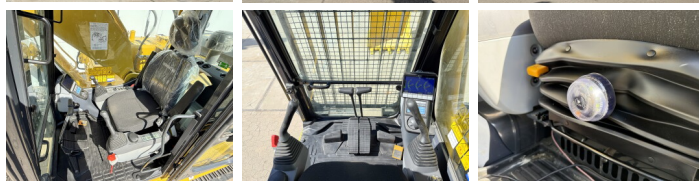

Komatsu

Komatsu PC210LC-10M0

BOSS
MACHINERY

Év **2026**
Referencia szám **BM006598**
Óra **6**

Algemeen

Típus PC210LC-10M0
Hely Veldhoven, Netherlands
Certificaat NOT FOR SALE IN EU / NO CE MARK

Leírás

Available at Boss Machinery! This Komatsu PC210LC-10M0 Excavators from 2026 has an engine power of 123 kW and counts 6 operational hours. The total weight of this Komatsu PC210LC-10M0 is 22000 kg and the dimensions are 9.75 x 3.00 x 3.20. Furthermore, this PC210LC-10M0 is equipped with Climate Control, Légkondicionáló, Bluetooth, Air Suspension Seat, Radio, Extra hidraulikus funkció, Kalapács funkció. The Komatsu Excavators also has a NOT FOR SALE IN EU / NO CE MARK marking. Do you want more information or do you want to try the Komatsu PC210LC-10M0 at our yard? Please let us know.

Opties

Climate Control

Légkondicionáló

Bluetooth

Air Suspension Seat

Radio

Extra hidraulikus funkció

Kalapács funkció