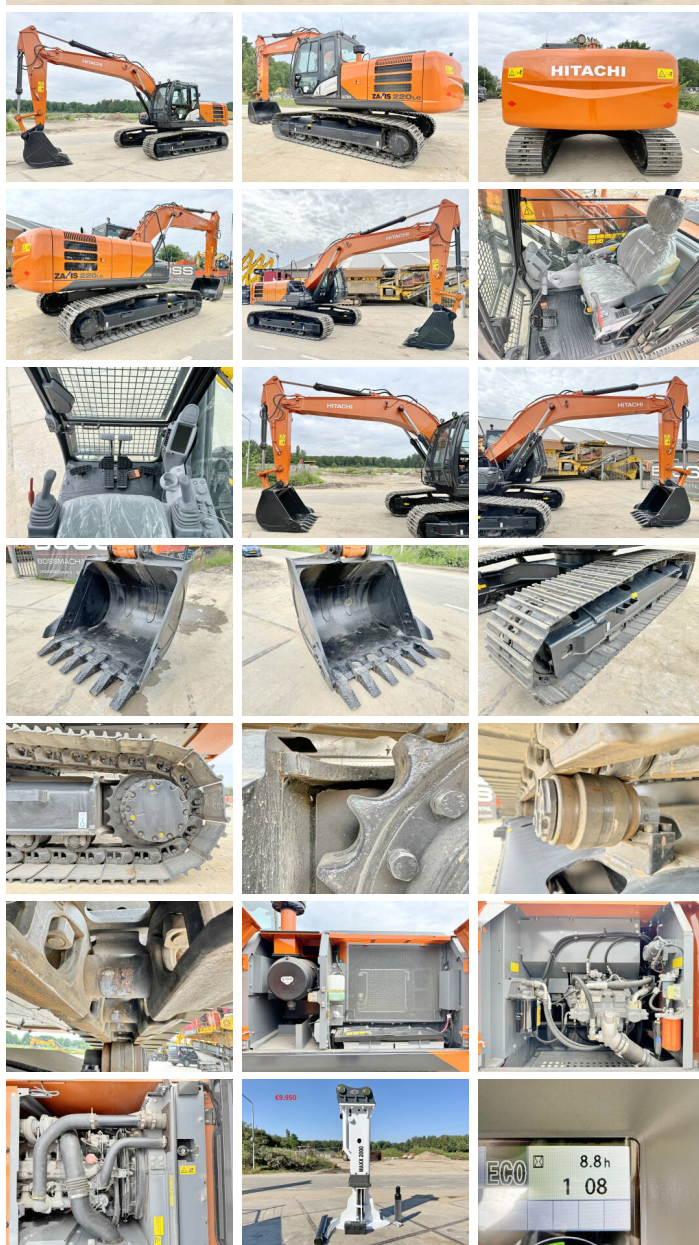

Hitachi

Hitachi ZX220LC-5G

BOSS
MACHINERY

Év **2026**
Referencia szám **BM006316**
Óra **8**

Algemeen

Típus **ZX220LC-5G**
Hely **Veldhoven, Netherlands**
Leírás Available at Boss Machinery! This Hitachi ZX220LC-5G Excavators from 2026 has an engine power of 129 kW and counts 8 operational hours. The total weight of this Hitachi ZX220LC-5G is 21700 kg and the dimensions are 9.75 x 3.00 x 3.25. Furthermore, this ZX220LC-5G is equipped with Non CE, HP Hammer Lines, Radio, Légkondicionáló, Extra hidraulikus funkció, Kalapács funkció. Do you want more information or do you want to try the Hitachi ZX220LC-5G at our yard? Please let us know.

Maten / Gewichten

Méreték H*S*M **9.75 x 3.00 x 3.25**
Súly **21700**

Motor informatie

A motor márkája **Isuzu**
A motor modellje **CC-6BG1TRA-12**
Turbo
Teljesítmény kW-ban **129**

Banden / Rupsen

Lemez % **100**
Lánckerék% **100**
Lánc% **100**
Lemez szélessége **60**

Opties

Non CE
HP Hammer Lines
Radio
Légkondicionáló
Extra hidraulikus funkció