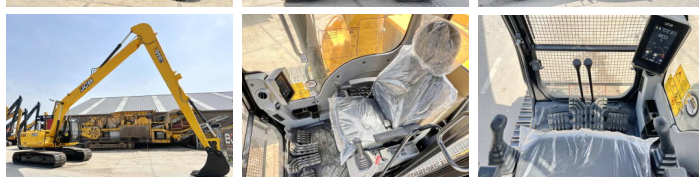

JCB

JCB 245HDLR

BOSS
MACHINERY

€ 84.500xkluzív

Év **2026**
Referencia szám **BM006127**
Óra **6**

Algemeen

Típus 245HDLR
Hely Veldhoven, Netherlands
Certificaat NOT FOR SALE IN EU / NO CE MARK
Available at Boss Machinery! This JCB 245HDLR Excavators from 2026 has an engine power of 104 kW and counts 6 operational hours. The total weight of this JCB 245HDLR is 23850 kg and the dimensions are 12.65 x 3.20 x 3.15. Furthermore, this 245HDLR is equipped with Radio, Légkondicionáló. The JCB Excavators also has a NOT FOR SALE IN EU / NO CE MARK marking. Do you want more information or do you want to try the JCB 245HDLR at our yard? Please let us know.

Maten / Gewichten

Méretek H*S*M 12.65 x 3.20 x 3.15
Súly 23850

Motor informatie

A motor márkája Cummins
A motor modellje 6BT 5.9 140C
Hengerek 6
Turbo
Teljesítmény kW-ban 104

Banden / Rupsen

Lemez % 100
Lánckerék% 100
Lánc% 100
Lemez szélessége 80 cm

Opties