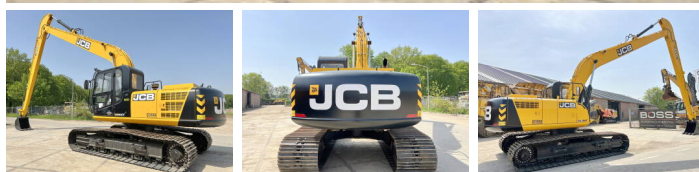

JCB

JCB 245HDLR

BOSS
MACHINERY

€ 84.500xkluzív

Év **2026**
Referencia szám **BM006127**
Óra **6**

Algemeen

Típus 245HDLR
Hely Veldhoven, Netherlands
Certificaat NOT FOR SALE IN EU / NO CE MARK
Available at Boss Machinery! This JCB 245HDLR Excavators from 2026 has an engine power of 104 kW and counts 6 operational hours. The total weight of this JCB 245HDLR is 23850 kg and the dimensions are 12.65 x 3.20 x 3.15. Furthermore, this 245HDLR is equipped with Radio, Légkondicionáló. The JCB Excavators also has a NOT FOR SALE IN EU / NO CE MARK marking. Do you want more information or do you want to try the JCB 245HDLR at our yard? Please let us know.

Maten / Gewichten

Méretek H*S*M 12.65 x 3.20 x 3.15
Súly 23850

Motor informatie

A motor márkája Cummins
A motor modellje 6BT 5.9 140C
Hengerek 6
Turbo
Teljesítmény kW-ban 104

Banden / Rupsen

Lemez % 100
Lánckerék% 100
Lánc% 100
Lemez szélessége 80 cm

Opties