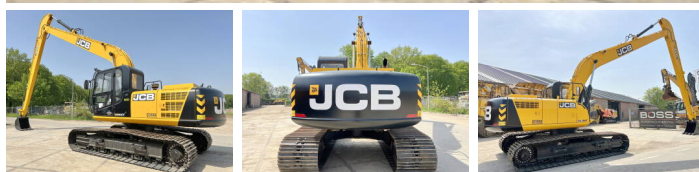

JCB

JCB 245HDLR

BOSS
MACHINERY

€ 84.500xkluzív

Év **2026**
Referencia szám **BM006117**
Óra **6**

Algemeen

Típus 245HDLR
Hely Veldhoven, Netherlands
Certificaat NOT FOR SALE IN EU / NO CE MARK
Available at Boss Machinery! This JCB 245HDLR Excavators from 2026 has an engine power of 104 kW and counts 6 operational hours. The total weight of this JCB 245HDLR is 23850 kg and the dimensions are 12.65 x 3.20 x 3.15. Furthermore, this 245HDLR is equipped with Légkondicionáló, Radio. The JCB Excavators also has a NOT FOR SALE IN EU / NO CE MARK marking. Do you want more information or do you want to try the JCB 245HDLR at our yard? Please let us know.

Maten / Gewichten

Méreték H*S*M 12.65 x 3.20 x 3.15
Súly 23850

Motor informatie

A motor márkája Cummins
A motor modellje 6BT 5.9 140C
Hengerek 6
Turbo
Teljesítmény kW-ban 104

Banden / Rupsen

Lemez % 100
Lánckerék% 100
Lánc% 100
Lemez szélessége 80 cm

Opties