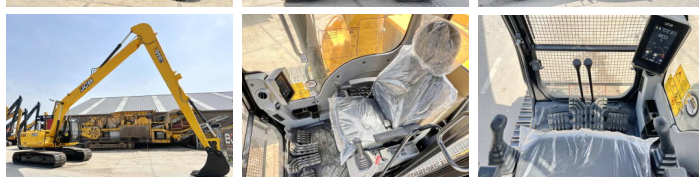

JCB

JCB 245HDLR

BOSS
MACHINERY

€ 84.500xkluzív

Év **2026**
Referencia szám **BM006117**
Óra **6**

Algemeen

Típus 245HDLR
Hely Veldhoven, Netherlands
Certificaat NOT FOR SALE IN EU / NO CE MARK
Available at Boss Machinery! This JCB 245HDLR Excavators from 2026 has an engine power of 104 kW and counts 6 operational hours. The total weight of this JCB 245HDLR is 23850 kg and the dimensions are 12.65 x 3.20 x 3.15. Furthermore, this 245HDLR is equipped with Légkondicionáló, Radio. The JCB Excavators also has a NOT FOR SALE IN EU / NO CE MARK marking. Do you want more information or do you want to try the JCB 245HDLR at our yard? Please let us know.

Maten / Gewichten

Méreték H*S*M 12.65 x 3.20 x 3.15
Súly 23850

Motor informatie

A motor márkája Cummins
A motor modellje 6BT 5.9 140C
Hengerek 6
Turbo
Teljesítmény kW-ban 104

Banden / Rupsen

Lemez % 100
Lánckerék% 100
Lánc% 100
Lemez szélessége 80 cm

Opties