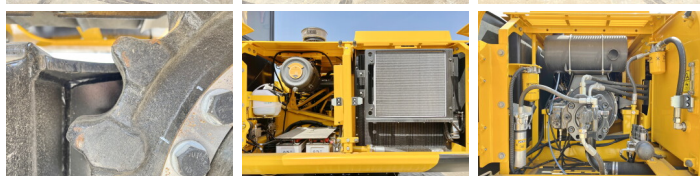

JCB

JCB 245HDLR

BOSS
MACHINERY

€ 84.500xkluzív

Év **2026**
Referencia szám **BM005970**
Óra **6**

Algemeen

Típus 245HDLR
Hely Veldhoven, Netherlands
Certificaat NOT FOR SALE IN EU / NO CE MARK
Leírás Available at Boss Machinery! This JCB 245HDLR Excavators from 2026 has an engine power of 104 kW and counts 6 operational hours. The total weight of this JCB 245HDLR is 23850 kg and the dimensions are 12.65 x 3.20 x 3.15. Furthermore, this 245HDLR is equipped with Légkondicionáló, Radio. The JCB Excavators also has a NOT FOR SALE IN EU / NO CE MARK marking. Do you want more information or do you want to try the JCB 245HDLR at our yard? Please let us know.

Maten / Gewichten

Súly 23850
Méretek H*S*M 12.65 x 3.20 x 3.15

Motor informatie

A motor márkája Cummins
A motor modellje 6BT 5.9 140C
Hengerek 6
Turbo
Teljesítmény kW-ban 104

Banden / Rupsen

Lemez % 100
Lánckerék% 100
Lánc% 100
Lemez szélessége 80 cm

Opties