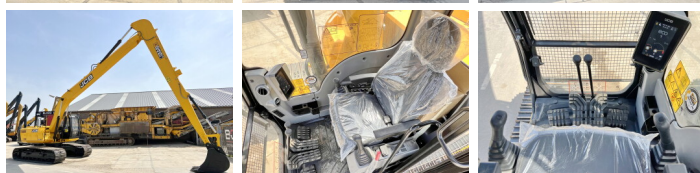

JCB

JCB 245HDLR

BOSS
MACHINERY

€ 84.500xkluzív

Év **2026**
Referencia szám **BM005970**
Óra **6**

Algemeen

Típus 245HDLR
Hely Veldhoven, Netherlands
Certificaat NOT FOR SALE IN EU / NO CE MARK
Leírás Available at Boss Machinery! This JCB 245HDLR Excavators from 2026 has an engine power of 104 kW and counts 6 operational hours. The total weight of this JCB 245HDLR is 23850 kg and the dimensions are 12.65 x 3.20 x 3.15. Furthermore, this 245HDLR is equipped with Légkondicionáló, Radio. The JCB Excavators also has a NOT FOR SALE IN EU / NO CE MARK marking. Do you want more information or do you want to try the JCB 245HDLR at our yard? Please let us know.

Maten / Gewichten

Súly 23850
Méretek H*S*M 12.65 x 3.20 x 3.15

Motor informatie

A motor márkája Cummins
A motor modellje 6BT 5.9 140C
Hengerek 6
Turbo
Teljesítmény kW-ban 104

Banden / Rupsen

Lemez % 100
Lánckerék% 100
Lánc% 100
Lemez szélessége 80 cm

Opties