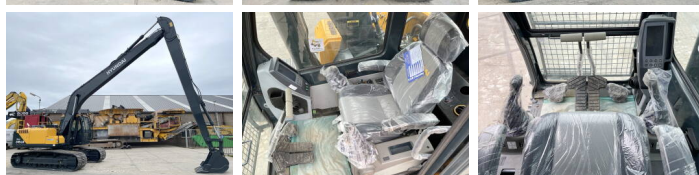

Hyundai

Hyundai R245LR

BOSS
MACHINERY

€ 82.500xkluzív

Év **2026**
Referencia szám **BM005575**
Óra **5**

Algemeen

Típus R245LR
Hely Veldhoven, Netherlands
Certificaat NOT FOR SALE IN EU / NO CE MARK
Available at Boss Machinery! This Hyundai R245LR Excavators from 2026 has an engine power of 104 kW and counts 5 operational hours. The total weight of this Hyundai R245LR is 24500 kg and the dimensions are 12.10 x 3.19 x 3.30. Furthermore, this R245LR is equipped with Radio, Bluetooth, Légkondicionáló. The Hyundai Excavators also has a NOT FOR SALE IN EU / NO CE MARK marking. Do you want more information or do you want to try the Hyundai R245LR at our yard? Please let us know.

Maten / Gewichten

Méretek H*S*M 12.10 x 3.19 x 3.30
Súly 24500 kg

Motor informatie

A motor márkája Cummins
A motor modellje 6BT5.9C
Turbo
Teljesítmény kW-ban 104

Banden / Rupsen

Lemez % 100
Lánckerék% 100
Lánc% 100
Lemez szélessége 80 cm

Opties