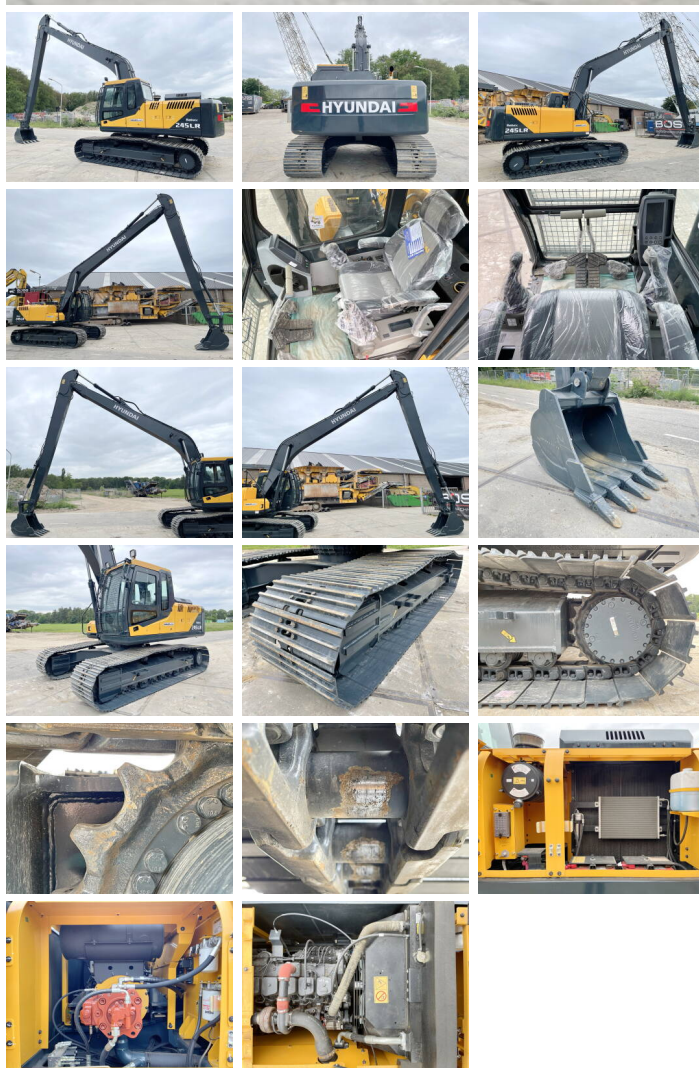

Hyundai

Hyundai R245LR

BOSS
MACHINERY

€ 82.500xkluzív

Év **2026**
Referencia szám **BM005575**
Óra **5**

Algemeen

Típus R245LR
Hely Veldhoven, Netherlands
Certificaat NOT FOR SALE IN EU / NO CE MARK
Available at Boss Machinery! This Hyundai R245LR Excavators from 2026 has an engine power of 104 kW and counts 5 operational hours. The total weight of this Hyundai R245LR is 24500 kg and the dimensions are 12.10 x 3.19 x 3.30. Furthermore, this R245LR is equipped with Bluetooth, Légkondicionáló, Radio. The Hyundai Excavators also has a NOT FOR SALE IN EU / NO CE MARK marking. Do you want more information or do you want to try the Hyundai R245LR at our yard? Please let us know.

Maten / Gewichten

Súly 24500 kg
Méretek H*S*M 12.10 x 3.19 x 3.30

Motor informatie

A motor márkája Cummins
A motor modellje 6BT5.9C
Turbo
Teljesítmény kW-ban 104

Banden / Rupsen

Lánckerék% 100
Lánc% 100
Lemez % 100
Lemez szélessége 80 cm

Opties