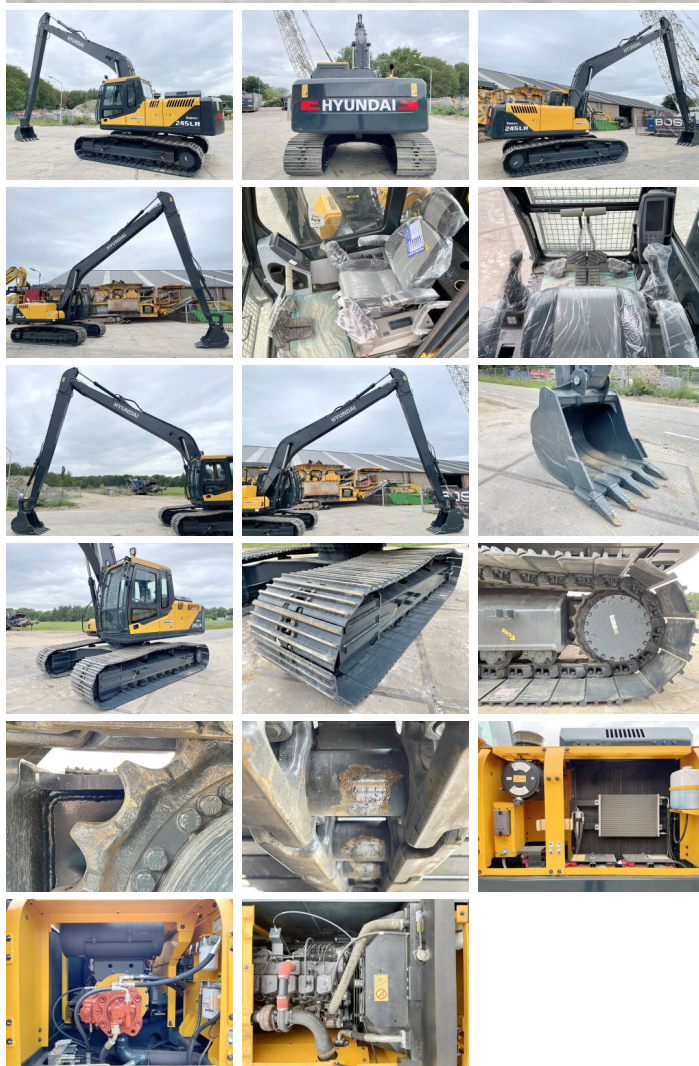

Hyundai

Hyundai R245LR

BOSS
MACHINERY

€ 82.500xkluzív

Év **2026**
Referencia szám **BM005575**
Óra **5**

Algemeen

Típus R245LR
Hely Veldhoven, Netherlands
Certificaat NOT FOR SALE IN EU / NO CE MARK
Available at Boss Machinery! This Hyundai R245LR Excavators from 2026 has an engine power of 104 kW and counts 5 operational hours. The total weight of this Hyundai R245LR is 24500 kg and the dimensions are 12.10 x 3.19 x 3.30. Furthermore, this R245LR is equipped with Radio, Bluetooth, Légkondicionáló. The Hyundai Excavators also has a NOT FOR SALE IN EU / NO CE MARK marking. Do you want more information or do you want to try the Hyundai R245LR at our yard? Please let us know.

Maten / Gewichten

Méreték H*S*M 12.10 x 3.19 x 3.30
Súly 24500 kg

Motor informatie

A motor márkája Cummins
A motor modellje 6BT5.9C
Turbo
Teljesítmény kW-ban 104

Banden / Rupsen

Lemez % 100
Lánckerék% 100
Lánc% 100
Lemez szélessége 80 cm

Opties