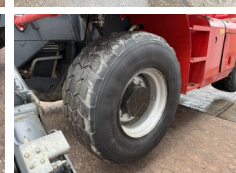

Available at Boss Machinery! This Magni RTH5.21 Telescopic handlers from 2014 has an engine power of 95 kW and counts 3965 operational hours. The total weight of this Magni RTH5.21 is 16500 kg and the dimensions are 8.80 x 2.38 x 3.07. Furthermore, this RTH5.21 is equipped with Légkondicionáló, Radio, Air Suspension Seat, Gyors csatoló, Extra hidraulikus funkció. The Magni Telescopic handlers also has a CE marking. Do you want more information or do you want to try the Magni RTH5.21 at our yard? Please let us know.

Maten / Gewichten

Súly **16500**
Méretek H*S*M **8.80 x 2.38 x 3.07**

Technische informatie

Drive konfigurációk **4x4 (4 Wheel Steering / Crab Mode)**

Motor informatie

A motor márkája **Mercedes-Benz**
A motor modellje **OM 924 LA**
Hengerek **4**
Turbo
Teljesítmény kW-ban **95**

Banden / Rupsen

20% 20% **445/65R22.5**

20% 20%

445/65R22.5

Opties

Légkondicionáló

Radio

Air Suspension Seat