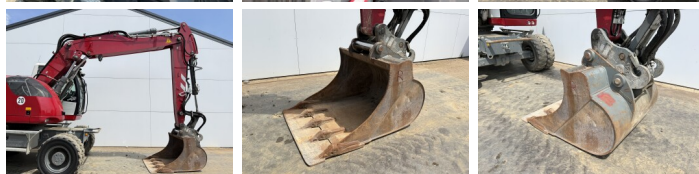

Liebherr

Liebherr A918 Compact Litronic

BOSS
MACHINERY

Év **2022**
Referencia szám **BM007826**
Óra **2.035**

Algemeen

Típus A918 Compact Litronic
Hely Veldhoven, Netherlands
Certificaat CE

Available at Boss Machinery! This Liebherr A918 Compact Litronic Wheeled Excavator from 2022 has an engine power of 115 kW and counts 2035 operational hours. The total weight of this Liebherr A918 Compact Litronic is 19000 kg and the dimensions are 8.23 x 2.76 x 3.28.

Leírás Furthermore, this A918 Compact Litronic is equipped with Bluetooth, Heated Seat, Gyors csatoló, AdBlue, Radio, Légkondicionáló, Climate Control, Camera, Extra hidraulikus funkció, Kalapács funkció, Központi zsírzás. The Liebherr Wheeled Excavator also has a CE marking. Do you want more information or do you want to try the Liebherr A918 Compact Litronic at our yard? Please let us know.

Maten / Gewichten

Méretek H*S*M 8.23 x 2.76 x 3.28
Súly 19000

Technische informatie

German Machine
Drive konfigurációk 4x4

Motor informatie

A motor márkája Liebherr
A motor modellje D924
Hengerek 4
Turbo
Teljesítmény kW-ban 115