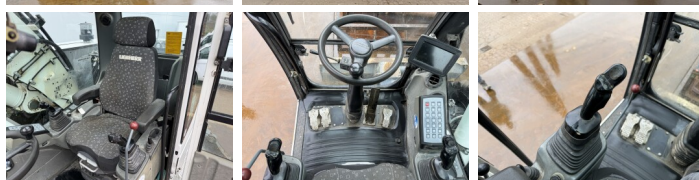

Liebherr

Liebherr A914 Compact

BOSS
MACHINERY

€ 42.500xkluzív

Év 2012
Referencia szám BM007361
Óra 14.319

Algemeen

Típus A914 Compact
Hely Veldhoven, Netherlands
Certificaat CE + EPA

Leírás Available at Boss Machinery! This Liebherr A914 Compact Wheeled Excavator from 2012 has an engine power of 95 kW and counts 14319 operational hours. The total weight of this Liebherr A914 Compact is 18000 kg and the dimensions are 7.91 x 2.56 x 1.19. Furthermore, this A914 Compact is equipped with Camera, Gyors csatoló, Központi zsírzás. The Liebherr Wheeled Excavator also has a CE + EPA marking. Do you want more information or do you want to try the Liebherr A914 Compact at our yard? Please let us know.

Banden / Rupsen

Optics

Camera
Gyors csatló
Központi zsírzás