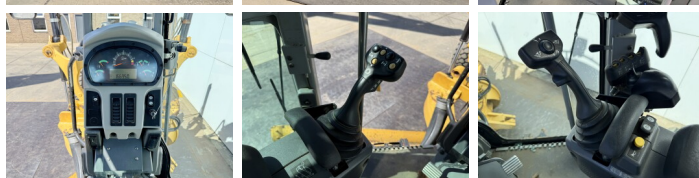

Caterpillar

Caterpillar 160M AWD

BOSS
MACHINERY

€ 74.500xkluzív

Év **2010**
Referencia szám **BM007238**
Óra **16.695**

Algemeen

Típus **160M AWD**
Hely **Veldhoven, Netherlands**
Certificaat **EPA**

Leírás

Available at Boss Machinery! This Caterpillar 160M AWD Grader from 2010 has an engine power of 200 kW and counts 16695 operational hours. The total weight of this Caterpillar 160M AWD is 19760 kg and the dimensions are 9.58 x 2.86 x 3.28. Furthermore, this 160M AWD is equipped with Légkondicionáló, Bluetooth, Radio, Climate Control, Extra hidraulikus funkció. The Caterpillar Grader also has a EPA marking. Do you want more information or do you want to try the Caterpillar 160M AWD at our yard? Please let us know.

Maten / Gewichten

Súly **19760**
Méretek H*S*M **9.58 x 2.86 x 3.28**

Technische informatie

Drive konfigurációk **6x6**

Motor informatie

A motor márkája **Caterpillar**
A motor modellje **C9**
Hengerek **6**
Turbo
Teljesítmény kW-ban **200**

Banden / Rupsen

40% 40% **17.5R25**
40% 40% **17.5R25**
40% 40% **17.5R25**