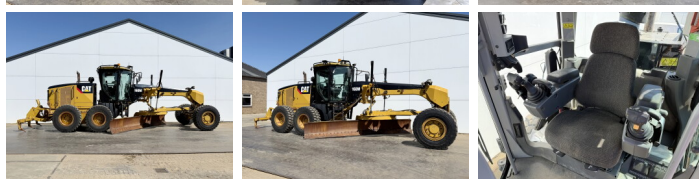

Caterpillar

Caterpillar 160M AWD

BOSS
MACHINERY

€ 74.500xkluzív

Év **2010**
Referencia szám **BM007238**
Óra **16.695**

Algemeen

Típus **160M AWD**
Hely **Veldhoven, Netherlands**
Certificaat **EPA**

Leírás

Available at Boss Machinery! This Caterpillar 160M AWD Grader from 2010 has an engine power of 200 kW and counts 16695 operational hours. The total weight of this Caterpillar 160M AWD is 19760 kg and the dimensions are 9.58 x 2.86 x 3.28. Furthermore, this 160M AWD is equipped with Légkondicionáló, Bluetooth, Radio, Climate Control, Extra hidraulikus funkció. The Caterpillar Grader also has a EPA marking. Do you want more information or do you want to try the Caterpillar 160M AWD at our yard? Please let us know.

Maten / Gewichten

Súly **19760**
Méretek H*S*M **9.58 x 2.86 x 3.28**

Technische informatie

Drive konfigurációk **6x6**

Motor informatie

A motor márkája **Caterpillar**
A motor modellje **C9**
Hengerek **6**
Turbo
Teljesítmény kW-ban **200**

Banden / Rupsen

40% 40% **17.5R25**
40% 40% **17.5R25**
40% 40% **17.5R25**