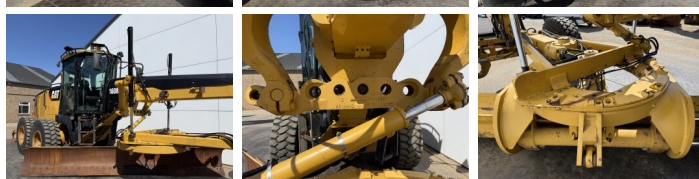

Caterpillar

Caterpillar 160M AWD

BOSS
MACHINERY

€ 74.500xkluzív

Év **2010**
Referencia szám **BM007238**
Óra **16.695**

Algemeen

Típus **160M AWD**
Hely **Veldhoven, Netherlands**
Certificaat **EPA**

Leírás

Available at Boss Machinery! This Caterpillar 160M AWD Grader from 2010 has an engine power of 200 kW and counts 16695 operational hours. The total weight of this Caterpillar 160M AWD is 19760 kg and the dimensions are 9.58 x 2.86 x 3.28. Furthermore, this 160M AWD is equipped with Légkondicionáló, Bluetooth, Radio, Climate Control, Extra hidraulikus funkció. The Caterpillar Grader also has a EPA marking. Do you want more information or do you want to try the Caterpillar 160M AWD at our yard? Please let us know.

Maten / Gewichten

Súly **19760**
Méretek H*S*M **9.58 x 2.86 x 3.28**

Technische informatie

Drive konfigurációk **6x6**

Motor informatie

A motor márkája **Caterpillar**
A motor modellje **C9**
Hengerek **6**
Turbo
Teljesítmény kW-ban **200**

Banden / Rupsen

40% 40% **17.5R25**
40% 40% **17.5R25**
40% 40% **17.5R25**