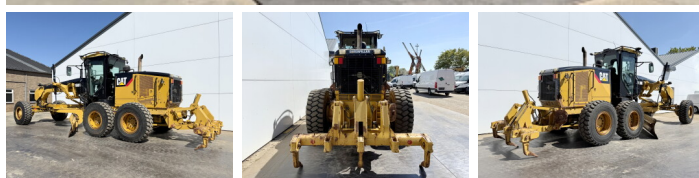

Caterpillar

Caterpillar 160M AWD

BOSS
MACHINERY

€ 74.500xkluzív

Év **2010**
Referencia szám **BM007238**
Óra **16.695**

Algemeen

Típus **160M AWD**
Hely **Veldhoven, Netherlands**
Certificaat **EPA**

Leírás

Available at Boss Machinery! This Caterpillar 160M AWD Grader from 2010 has an engine power of 200 kW and counts 16695 operational hours. The total weight of this Caterpillar 160M AWD is 19760 kg and the dimensions are 9.58 x 2.86 x 3.28. Furthermore, this 160M AWD is equipped with Légkondicionáló, Bluetooth, Radio, Climate Control, Extra hidraulikus funkció. The Caterpillar Grader also has a EPA marking. Do you want more information or do you want to try the Caterpillar 160M AWD at our yard? Please let us know.

Maten / Gewichten

Súly **19760**
Méretek H*S*M **9.58 x 2.86 x 3.28**

Technische informatie

Drive konfigurációk **6x6**

Motor informatie

A motor márkája **Caterpillar**
A motor modellje **C9**
Hengerek **6**
Turbo
Teljesítmény kW-ban **200**

Banden / Rupsen

40% 40% **17.5R25**
40% 40% **17.5R25**
40% 40% **17.5R25**