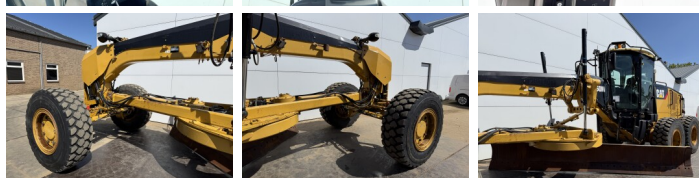

Caterpillar

Caterpillar 160M AWD

BOSS
MACHINERY

€ 74.500xkluzív

Év **2010**
Referencia szám **BM007238**
Óra **16.695**

Algemeen

Típus **160M AWD**
Hely **Veldhoven, Netherlands**
Certificaat **EPA**

Leírás

Available at Boss Machinery! This Caterpillar 160M AWD Grader from 2010 has an engine power of 200 kW and counts 16695 operational hours. The total weight of this Caterpillar 160M AWD is 19760 kg and the dimensions are 9.58 x 2.86 x 3.28. Furthermore, this 160M AWD is equipped with Légkondicionáló, Bluetooth, Radio, Climate Control, Extra hidraulikus funkció. The Caterpillar Grader also has a EPA marking. Do you want more information or do you want to try the Caterpillar 160M AWD at our yard? Please let us know.

Maten / Gewichten

Súly **19760**
Méretek H*S*M **9.58 x 2.86 x 3.28**

Technische informatie

Drive konfigurációk **6x6**

Motor informatie

A motor márkája **Caterpillar**
A motor modellje **C9**
Hengerek **6**
Turbo
Teljesítmény kW-ban **200**

Banden / Rupsen

40% 40% **17.5R25**
40% 40% **17.5R25**
40% 40% **17.5R25**