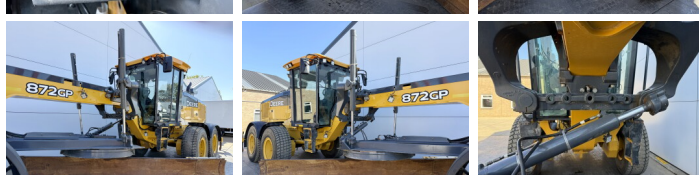

John Deere

John Deere 872G AWD

BOSS
MACHINERY

€ 84.500xkluzív

Év 2020
Referencia szám BM007236
Óra 16.556

Algemeen

Típus 872G AWD
Hely Veldhoven, Netherlands
Certificaat EPA

Leírás Available at Boss Machinery! This John Deere 872G AWD Grader from 2020 has an engine power of 287 kW and counts 16556 operational hours. The total weight of this John Deere 872G AWD is 18000 kg and the dimensions are 9.80 x 2.83 x 3.20. Furthermore, this 872G AWD is equipped with Légkondicionáló, Climate Control, AdBlue, Heated Seat, Camera, Radio, Bluetooth, Extra hidraulikus funkció. The John Deere Grader also has a EPA marking. Do you want more information or do you want to try the John Deere 872G AWD at our yard? Please let us know.

Maten / Gewichten

Súly 18000
Méretek H*S*M 9.80 x 2.83 x 3.20

Technische informatie

Drive konfigurációk 6x6

Motor informatie

A motor márkája John Deere
A motor modellje 6090HDW33
Hengerek 6
Turbo
Teljesítmény kW-ban 287

Banden / Rupsen

40% 40% 17.5R25
40% 40% 17.5R25