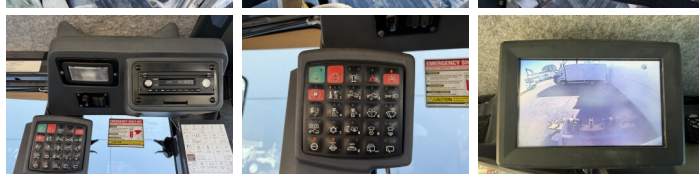

John Deere

John Deere 872G AWD

BOSS
MACHINERY

€ 84.500xkluzív

Év 2020
Referencia szám BM007236
Óra 16.556

Algemeen

Típus 872G AWD
Hely Veldhoven, Netherlands
Certificaat EPA

Leírás Available at Boss Machinery! This John Deere 872G AWD Grader from 2020 has an engine power of 287 kW and counts 16556 operational hours. The total weight of this John Deere 872G AWD is 18000 kg and the dimensions are 9.80 x 2.83 x 3.20. Furthermore, this 872G AWD is equipped with Légkondicionáló, Climate Control, AdBlue, Heated Seat, Camera, Radio, Bluetooth, Extra hidraulikus funkció. The John Deere Grader also has a EPA marking. Do you want more information or do you want to try the John Deere 872G AWD at our yard? Please let us know.

Maten / Gewichten

Súly 18000
Méretek H*S*M 9.80 x 2.83 x 3.20

Technische informatie

Drive konfigurációk 6x6

Motor informatie

A motor márkája John Deere
A motor modellje 6090HDW33
Hengerek 6
Turbo
Teljesítmény kW-ban 287

Banden / Rupsen

40% 40% 17.5R25
40% 40% 17.5R25