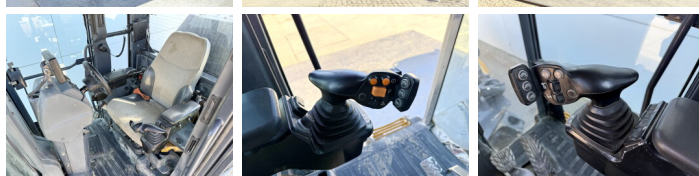

John Deere

John Deere 872G AWD

BOSS
MACHINERY

€ 84.500xkluzív

Év 2020
Referencia szám BM007236
Óra 16.556

Algemeen

Típus 872G AWD
Hely Veldhoven, Netherlands
Certificaat EPA

Leírás Available at Boss Machinery! This John Deere 872G AWD Grader from 2020 has an engine power of 287 kW and counts 16556 operational hours. The total weight of this John Deere 872G AWD is 18000 kg and the dimensions are 9.80 x 2.83 x 3.20. Furthermore, this 872G AWD is equipped with Légkondicionáló, Climate Control, AdBlue, Heated Seat, Camera, Radio, Bluetooth, Extra hidraulikus funkció. The John Deere Grader also has a EPA marking. Do you want more information or do you want to try the John Deere 872G AWD at our yard? Please let us know.

Maten / Gewichten

Súly 18000
Méretek H*S*M 9.80 x 2.83 x 3.20

Technische informatie

Drive konfigurációk 6x6

Motor informatie

A motor márkája John Deere
A motor modellje 6090HDW33
Hengerek 6
Turbo
Teljesítmény kW-ban 287

Banden / Rupsen

40% 40% 17.5R25
40% 40% 17.5R25