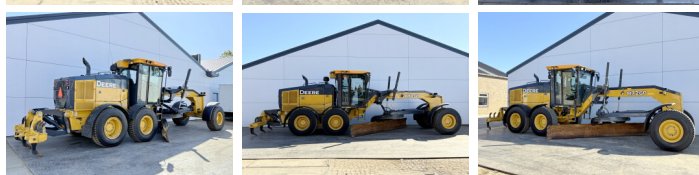

John Deere

John Deere 872G AWD

BOSS
MACHINERY

€ 84.500xkluzív

Év 2020
Referencia szám BM007236
Óra 16.556

Algemeen

Típus 872G AWD
Hely Veldhoven, Netherlands
Certificaat EPA

Leírás Available at Boss Machinery! This John Deere 872G AWD Grader from 2020 has an engine power of 287 kW and counts 16556 operational hours. The total weight of this John Deere 872G AWD is 18000 kg and the dimensions are 9.80 x 2.83 x 3.20. Furthermore, this 872G AWD is equipped with Légkondicionáló, Climate Control, AdBlue, Heated Seat, Camera, Radio, Bluetooth, Extra hidraulikus funkció. The John Deere Grader also has a EPA marking. Do you want more information or do you want to try the John Deere 872G AWD at our yard? Please let us know.

Maten / Gewichten

Súly 18000
Méretek H*S*M 9.80 x 2.83 x 3.20

Technische informatie

Drive konfigurációk 6x6

Motor informatie

A motor márkája John Deere
A motor modellje 6090HDW33
Hengerek 6
Turbo
Teljesítmény kW-ban 287

Banden / Rupsen

40% 40% 17.5R25
40% 40% 17.5R25