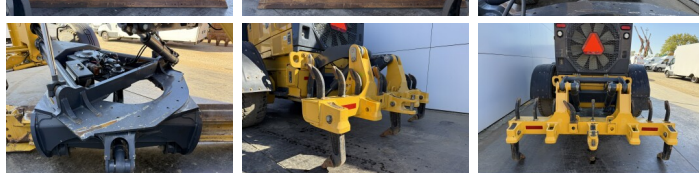

John Deere

John Deere 872G AWD

BOSS
MACHINERY

€ 84.500xkluzív

Év 2020
Referencia szám BM007236
Óra 16.556

Algemeen

Típus 872G AWD
Hely Veldhoven, Netherlands
Certificaat EPA

Leírás Available at Boss Machinery! This John Deere 872G AWD Grader from 2020 has an engine power of 287 kW and counts 16556 operational hours. The total weight of this John Deere 872G AWD is 18000 kg and the dimensions are 9.80 x 2.83 x 3.20. Furthermore, this 872G AWD is equipped with Légkondicionáló, Climate Control, AdBlue, Heated Seat, Camera, Radio, Bluetooth, Extra hidraulikus funkció. The John Deere Grader also has a EPA marking. Do you want more information or do you want to try the John Deere 872G AWD at our yard? Please let us know.

Maten / Gewichten

Súly 18000
Méretek H*S*M 9.80 x 2.83 x 3.20

Technische informatie

Drive konfigurációk 6x6

Motor informatie

A motor márkája John Deere
A motor modellje 6090HDW33
Hengerek 6
Turbo
Teljesítmény kW-ban 287

Banden / Rupsen

40% 40% 17.5R25
40% 40% 17.5R25