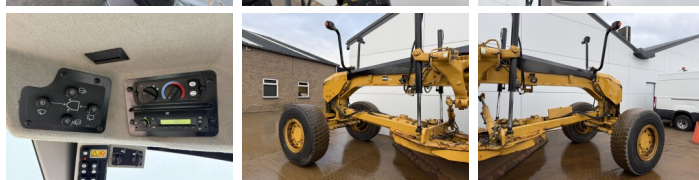

Caterpillar

Caterpillar 140M2 VHP AWD 6x6

€ 84.500xkluzív

Év 2012
Referencia szám BM007139

Algemeen

Típus 140M2 VHP AWD 6x6
Hely Veldhoven, Netherlands
Certificaat EPA

Available at Boss Machinery! This Caterpillar 140M2 VHP AWD 6x6 Grader from 2012 has an engine power of 197 kW and counts 0 operational hours. The total weight of this Caterpillar 140M2 VHP AWD 6x6 is 17680 kg and the dimensions are 8.75 x 2.90 x 3.40. Furthermore, this 140M2 VHP AWD 6x6 is equipped with Camera, Radio, Bluetooth, Légkondicionáló, Climate Control, AdBlue, Extra hidraulikus funkció. The Caterpillar Grader also has a EPA marking. Do you want more information or do you want to try the Caterpillar 140M2 VHP AWD 6x6 at our yard? Please let us know.

Maten / Gewichten

Súly 17680
Extra dimensions: 4.88m Blade
Méretek H*S*M 8.75 x 2.90 x 3.40

Technische informatie

Drive konfigurációk 6x6

Motor informatie

A motor márkája Caterpillar
A motor modellje C9.3
Hengerek 6
Turbo
Teljesítmény kW-ban 197

BOSS
MACHINERY