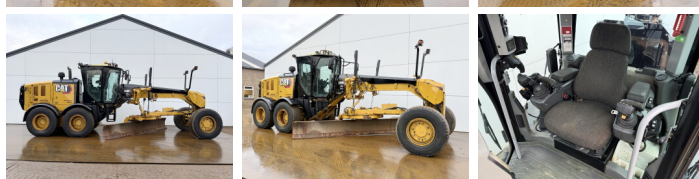

Caterpillar

Caterpillar 140M2 VHP AWD 6x6

€ 84.500xkluzív

Év 2012
Referencia szám BM007139

Algemeen

Típus 140M2 VHP AWD 6x6
Hely Veldhoven, Netherlands
Certificaat EPA

Available at Boss Machinery! This Caterpillar 140M2 VHP AWD 6x6 Grader from 2012 has an engine power of 197 kW and counts 0 operational hours. The total weight of this Caterpillar 140M2 VHP AWD 6x6 is 17680 kg and the dimensions are 8.75 x 2.90 x 3.40. Furthermore, this 140M2 VHP AWD 6x6 is equipped with Camera, Radio, Bluetooth, Légkondicionáló, Climate Control, AdBlue, Extra hidraulikus funkció. The Caterpillar Grader also has a EPA marking. Do you want more information or do you want to try the Caterpillar 140M2 VHP AWD 6x6 at our yard? Please let us know.

Maten / Gewichten

Súly 17680
Extra dimensions: 4.88m Blade
Méretek H*S*M 8.75 x 2.90 x 3.40

Technische informatie

Drive konfigurációk 6x6

Motor informatie

A motor márkája Caterpillar
A motor modellje C9.3
Hengerek 6
Turbo
Teljesítmény kW-ban 197

BOSS
MACHINERY