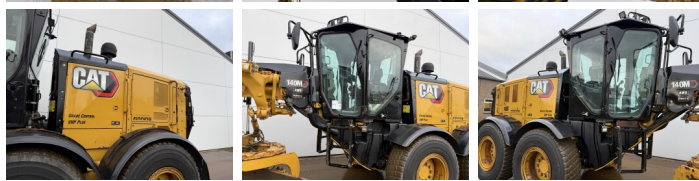

Caterpillar

# Caterpillar 140M2 VHP AWD 6x6

€ 84.500xkluzív

Év 2012  
Referencia szám BM007139

## Algemeen

Típus 140M2 VHP AWD 6x6  
Hely Veldhoven, Netherlands  
Certificaat EPA

Available at Boss Machinery! This Caterpillar 140M2 VHP AWD 6x6 Grader from 2012 has an engine power of 197 kW and counts 0 operational hours. The total weight of this Caterpillar 140M2 VHP AWD 6x6 is 17680 kg and the dimensions are 8.75 x 2.90 x 3.40. Furthermore, this 140M2 VHP AWD 6x6 is equipped with Camera, Radio, Bluetooth, Légkondicionáló, Climate Control, AdBlue, Extra hidraulikus funkció. The Caterpillar Grader also has a EPA marking. Do you want more information or do you want to try the Caterpillar 140M2 VHP AWD 6x6 at our yard? Please let us know.

## Motor informatie

A motor márkája Caterpillar  
A motor modellje C9.3  
Hengerek 6  
Turbo  
Teljesítmény kW-ban 197

**BOSS**  
MACHINERY