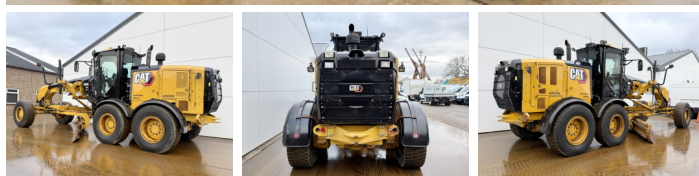

Caterpillar

Caterpillar 140M2 VHP AWD 6x6

€ 84.500xkluzív

Év 2012
Referencia szám BM007139

Algemeen

Típus 140M2 VHP AWD 6x6
Hely Veldhoven, Netherlands
Certificaat EPA

Available at Boss Machinery! This Caterpillar 140M2 VHP AWD 6x6 Grader from 2012 has an engine power of 197 kW and counts 0 operational hours. The total weight of this Caterpillar 140M2 VHP AWD 6x6 is 17680 kg and the dimensions are 8.75 x 2.90 x 3.40. Furthermore, this 140M2 VHP AWD 6x6 is equipped with Camera, Radio, Bluetooth, Légkondicionáló, Climate Control, AdBlue, Extra hidraulikus funkció. The Caterpillar Grader also has a EPA marking. Do you want more information or do you want to try the Caterpillar 140M2 VHP AWD 6x6 at our yard? Please let us know.

Maten / Gewichten

Súly 17680
Extra dimensions: 4.88m Blade
Méretek H*S*M 8.75 x 2.90 x 3.40

Technische informatie

Drive konfigurációk 6x6

Motor informatie

A motor márkája Caterpillar
A motor modellje C9.3
Hengerek 6
Turbo
Teljesítmény kW-ban 197

BOSS
MACHINERY