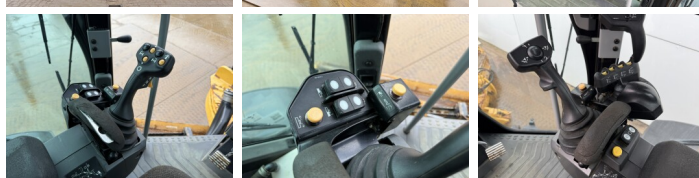

Caterpillar

Caterpillar 140M2 VHP AWD 6x6

€ 84.500xkluzív

Év 2012
Referencia szám BM007139

Algemeen

Típus 140M2 VHP AWD 6x6
Hely Veldhoven, Netherlands
Certificaat EPA

Available at Boss Machinery! This Caterpillar 140M2 VHP AWD 6x6 Grader from 2012 has an engine power of 197 kW and counts 0 operational hours. The total weight of this Caterpillar 140M2 VHP AWD 6x6 is 17680 kg and the dimensions are 8.75 x 2.90 x 3.40. Furthermore, this 140M2 VHP AWD 6x6 is equipped with Camera, Radio, Bluetooth, Légkondicionáló, Climate Control, AdBlue, Extra hidraulikus funkció. The Caterpillar Grader also has a EPA marking. Do you want more information or do you want to try the Caterpillar 140M2 VHP AWD 6x6 at our yard? Please let us know.

Maten / Gewichten

Súly 17680
Extra dimensions: 4.88m Blade
Méretek H*S*M 8.75 x 2.90 x 3.40

Technische informatie

Drive konfigurációk 6x6

Motor informatie

A motor márkája Caterpillar
A motor modellje C9.3
Hengerek 6
Turbo
Teljesítmény kW-ban 197

BOSS
MACHINERY