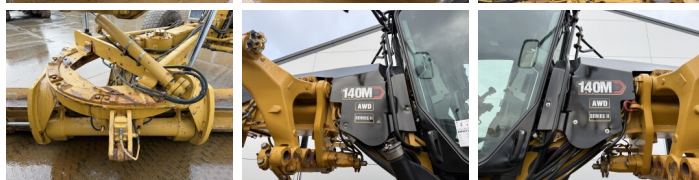

Caterpillar

Caterpillar 140M2 VHP AWD 6x6

€ 84.500xkluzív

Év 2012
Referencia szám BM007139

Algemeen

Típus 140M2 VHP AWD 6x6
Hely Veldhoven, Netherlands
Certificaat EPA

Available at Boss Machinery! This Caterpillar 140M2 VHP AWD 6x6 Grader from 2012 has an engine power of 197 kW and counts 0 operational hours. The total weight of this Caterpillar 140M2 VHP AWD 6x6 is 17680 kg and the dimensions are 8.75 x 2.90 x 3.40. Furthermore, this 140M2 VHP AWD 6x6 is equipped with Camera, Radio, Bluetooth, Légkondicionáló, Climate Control, AdBlue, Extra hidraulikus funkció. The Caterpillar Grader also has a EPA marking. Do you want more information or do you want to try the Caterpillar 140M2 VHP AWD 6x6 at our yard? Please let us know.

Maten / Gewichten

Súly 17680
Extra dimensions: 4.88m Blade
Méretek H*S*M 8.75 x 2.90 x 3.40

Technische informatie

Drive konfigurációk 6x6

Motor informatie

A motor márkája Caterpillar
A motor modellje C9.3
Hengerek 6
Turbo
Teljesítmény kW-ban 197

BOSS
MACHINERY