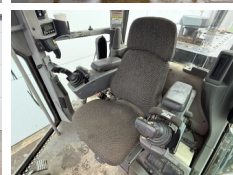

Caterpillar

Caterpillar 14M

BOSS
MACHINERY

Év **2008**
Referencia szám **BM007047**

Algemeen

Típus **14M**
Hely **Veldhoven, Netherlands**
Certificaat **EPA**
Available at Boss Machinery! This Caterpillar 14M Grader from 2008 has an engine power of 205 kW and counts 0 operational hours. The total weight of this Caterpillar 14M is 20560 kg and the dimensions are 10.86 x 3.08 x 3.56.

Leírás
Furthermore, this 14M is equipped with Légkondicionáló, Radio, AdBlue, Ripper Valve, Bluetooth, Extra hidraulikus funkció. The Caterpillar Grader also has a ÉPA marking. Do you want more information or do you want to try the Caterpillar 14M at our yard? Please let us know.

Maten / Gewichten

Súly **20560**
Méretek H*S*M **10.86 x 3.08 x 3.56**

Technische informatie

Drive konfigurációk **6x4**

Motor informatie

A motor márkája **Caterpillar**
A motor modellje **C11**
Hengerek **6**
Turbo
Teljesítmény kW-ban **205**

Banden / Rupsen

60% 60% **20.5R25**
40% 40% **20.5R25**
40% 40% **20.5R25**

Opties

Légkondicionáló