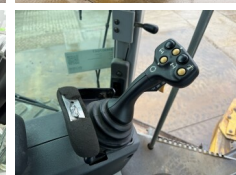

Caterpillar

Caterpillar 14M

BOSS
MACHINERY

Év **2008**
Referencia szám **BM007047**

Algemeen

Típus **14M**
Hely **Veldhoven, Netherlands**
Certificaat **EPA**
Available at Boss Machinery! This Caterpillar 14M Grader from 2008 has an engine power of 205 kW and counts 0 operational hours. The total weight of this Caterpillar 14M is 20560 kg and the dimensions are 10.86 x 3.08 x 3.56.

Leírás
Furthermore, this 14M is equipped with Légkondicionáló, Radio, AdBlue, Ripper Valve, Bluetooth, Extra hidraulikus funkció. The Caterpillar Grader also has a ÉPA marking. Do you want more information or do you want to try the Caterpillar 14M at our yard? Please let us know.

Maten / Gewichten

Súly **20560**
Méretek H*S*M **10.86 x 3.08 x 3.56**

Technische informatie

Drive konfigurációk **6x4**

Motor informatie

A motor márkája **Caterpillar**
A motor modellje **C11**
Hengerek **6**
Turbo
Teljesítmény kW-ban **205**

Banden / Rupsen

60% 60% **20.5R25**
40% 40% **20.5R25**
40% 40% **20.5R25**

Opties

Légkondicionáló