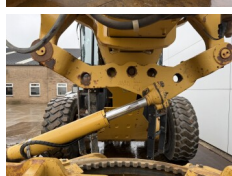

Caterpillar

Caterpillar 14M

BOSS
MACHINERY

Év **2008**
Referencia szám **BM007047**

Algemeen

Típus **14M**
Hely **Veldhoven, Netherlands**
Certificaat **EPA**
Available at Boss Machinery! This Caterpillar 14M Grader from 2008 has an engine power of 205 kW and counts 0 operational hours. The total weight of this Caterpillar 14M is 20560 kg and the dimensions are 10.86 x 3.08 x 3.56.

Leírás
Furthermore, this 14M is equipped with Légkondicionáló, Radio, AdBlue, Ripper Valve, Bluetooth, Extra hidraulikus funkció. The Caterpillar Grader also has a ÉPA marking. Do you want more information or do you want to try the Caterpillar 14M at our yard? Please let us know.

Maten / Gewichten

Súly **20560**
Méretek H*S*M **10.86 x 3.08 x 3.56**

Technische informatie

Drive konfigurációk **6x4**

Motor informatie

A motor márkája **Caterpillar**
A motor modellje **C11**
Hengerek **6**
Turbo
Teljesítmény kW-ban **205**

Banden / Rupsen

60% 60% **20.5R25**
40% 40% **20.5R25**
40% 40% **20.5R25**

Opties

Légkondicionáló