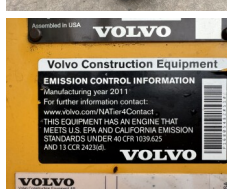

Volvo

Volvo G970

€ 56.500xkluzív

Év 2011
Referencia szám BM006230

Algemeen

Típus G970
Hely Veldhoven, Netherlands
Certificaat EPA
Chassis nummer VCE0G970POS525327

Leírás

Available at Boss Machinery! This Volvo G970 Grader from 2011 has an engine power of 191 kW and counts 0 operational hours. The total weight of this Volvo G970 is 20680 kg and the dimensions are 10.40 x 2.95 x 3.30. Furthermore, this G970 is equipped with Légkondicionáló, Extra hidraulikus funkció. The Volvo Grader also has a EPA marking. Do you want more information or do you want to try the Volvo G970 at our yard? Please let us know.

Maten / Gewichten

Súly 20680
Méretek H*S*M 10.40 x 2.95 x 3.30

Technische informatie

Drive konfigurációk 6x4

Motor informatie

A motor márkája Volvo
A motor modellje D9B
Hengerek 6
Turbo
Teljesítmény kW-ban 191

Banden / Rupsen

50% 50% 20.5R25
50% 50% 20.5R25
50% 50% 20.5R25

BOSS

MACHINERY