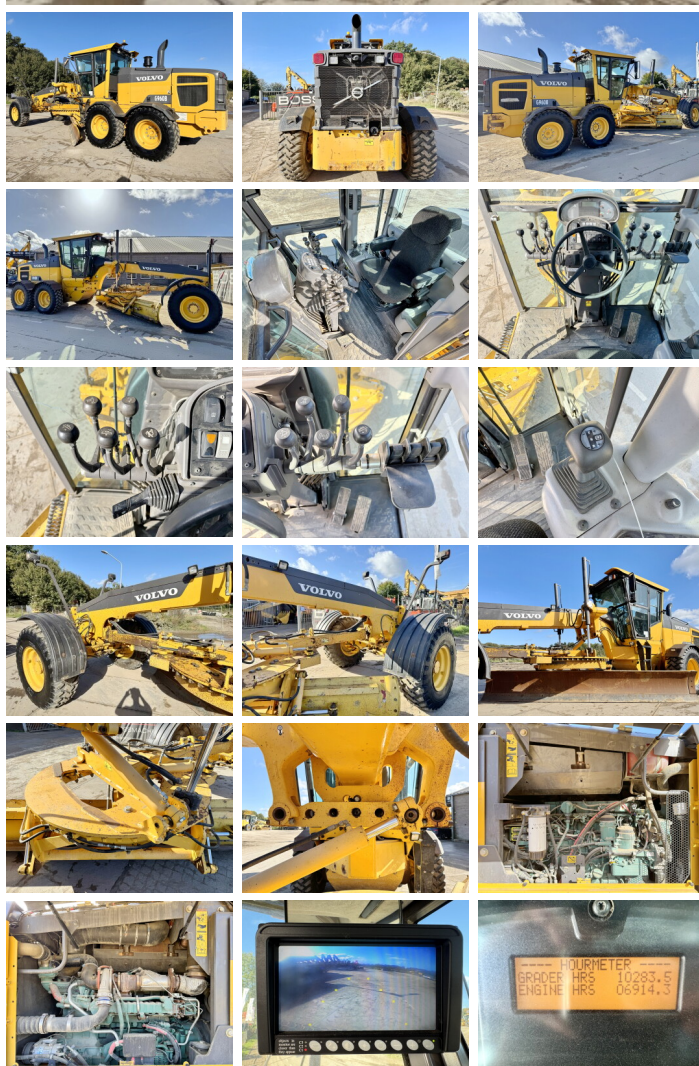

Volvo

Volvo G960B

BOSS
MACHINERY

€ 67.500xkluzív

Év **2014**
Referencia szám **BM006012**
Óra **10.283**

Algemeen

Típus G960B
Hely Veldhoven, Netherlands
Certificaat EPA

Leírás Available at Boss Machinery! This Volvo G960B Grader from 2014 has an engine power of 191 kW and counts 10283 operational hours. The total weight of this Volvo G960B is 17970 kg and the dimensions are 9.30 x 2.70 x 3.30. Furthermore, this G960B is equipped with Heated Mirrors, Backup alarm, Camera, Beacon, Légkondicionáló, Radio. The Volvo Grader also has a EPA marking. Do you want more information or do you want to try the Volvo G960B at our yard? Please let us know.

Maten / Gewichten

Méretek H*S*M 9.30 x 2.70 x 3.30
Súly 17970

Technische informatie

Drive konfigurációk 6x4

Motor informatie

A motor márkája Volvo
A motor modellje D8H
Hengerek 6
Turbo
Teljesítmény kW-ban 191

Banden / Rupsen

60% 60% 17.5R25
60% 60% 17.5R25
60% 60% 17.5R25

— HOURMETER —
GRADER HRS 10283.0
ENGINE HRS 06914.0

Opties

Heated Mirrors

Backup alarm

Camera

Beacon