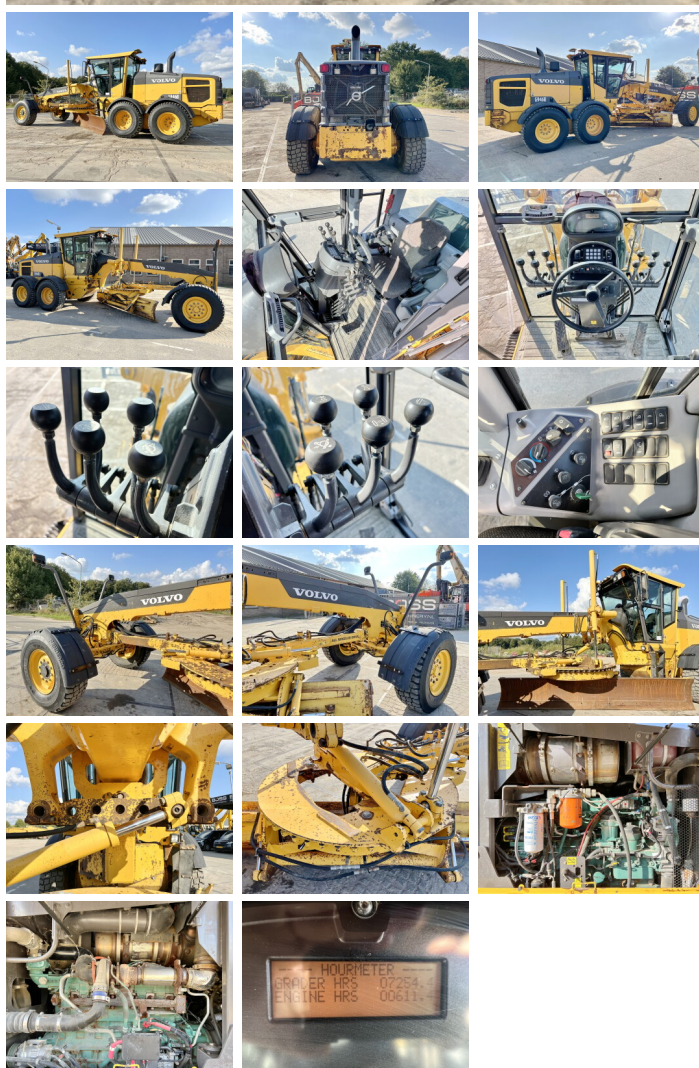

Volvo

Volvo G946B 6x6

BOSS
MACHINERY

€ 74.500xkluzív

Év **2013**
Referencia szám **BM006033**
Óra **7.254**

Algemeen

Típus G946B 6x6
Hely Veldhoven, Netherlands
Certificaat EPA

Leírás Available at Boss Machinery! This Volvo G946B 6x6 Grader from 2013 has an engine power of 191 kW and counts 7254 operational hours. The total weight of this Volvo G946B 6x6 is 17500 kg and the dimensions are 9.35 x 2.82 x 3.23. Furthermore, this G946B 6x6 is equipped with Beacon, Heated Mirrors, Backup alarm, Légkondicionáló, Radio. The Volvo Grader also has a EPA marking. Do you want more information or do you want to try the Volvo G946B 6x6 at our yard? Please let us know.

Maten / Gewichten

Méretek H*S*M 9.35 x 2.82 x 3.23
Súly 17500

Technische informatie

Drive konfigurációk 6x6

Motor informatie

A motor márkája Volvo
A motor modellje D8H
Hengerek 6
Turbo
Teljesítmény kW-ban 191

Banden / Rupsen

50% 50% 17.5R25
80% 80% 17.5R25
80% 80% 17.5R25

Opties

Beacon
Heated Mirrors
Backup alarm
Légkondicionáló
Radio