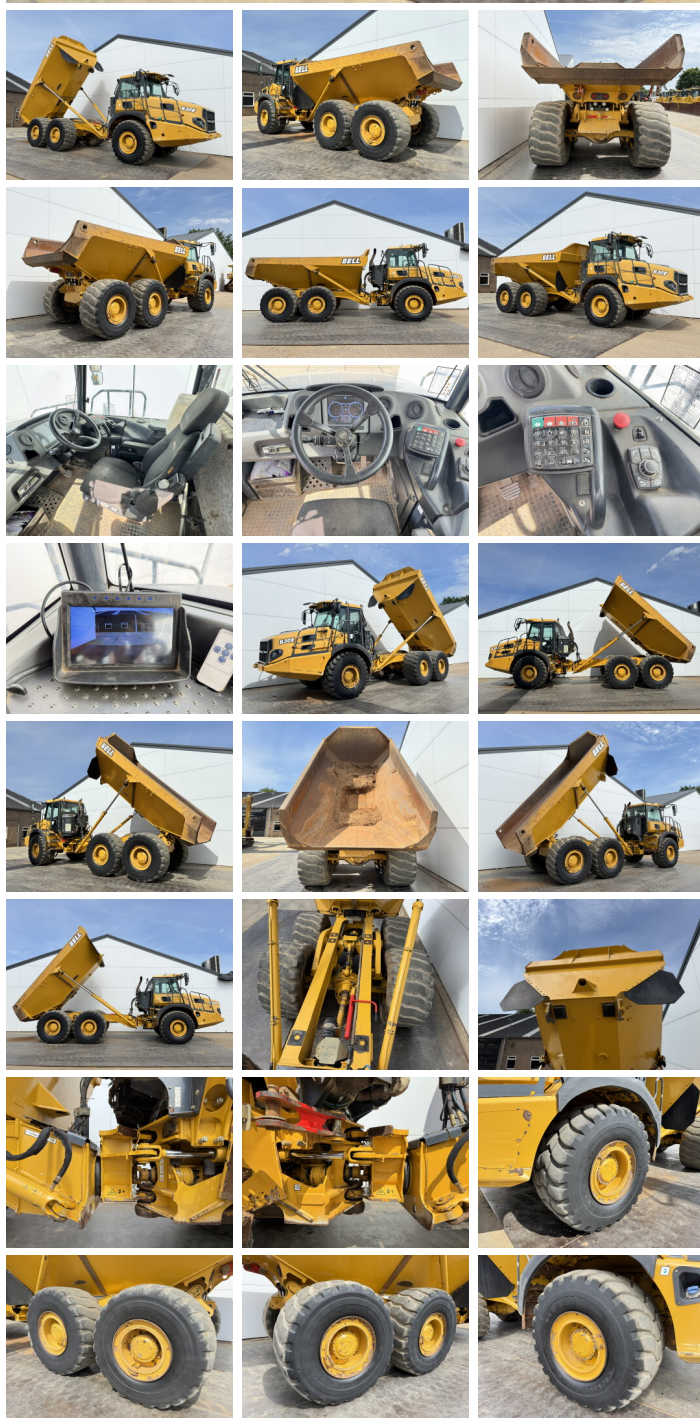

Bell

Bell B30E

€ 79.500xkluzív

Év 2017
Referencia szám BM007764
Óra 10.825

Algemeen

Típus B30E
Hely Veldhoven, Netherlands
Certificaat CE + EPA

Leírás

Available at Boss Machinery! This Bell B30E Dump Truck from 2017 has an engine power of 260 kW and counts 10825 operational hours. The total weight of this Bell B30E is 47680 kg and the dimensions are 9.91 x 3.03 x 3.44. Furthermore, this B30E is equipped with Camera, Body heating, Légkondicionáló, Radio. The Bell Dump Truck also has a CE + EPA marking. Do you want more information or do you want to try the Bell B30E at our yard? Please let us know.

Maten / Gewichten

Méretek H*S*M 9.91 x 3.03 x 3.44
Súly 47680

Technische informatie

Drive konfigurációk 6x6

Motor informatie

A motor márkája Mercedes-Benz
A motor modellje OM 936 LA
Hengerek 6
Turbo
Teljesítmény kW-ban 260

Banden / Rupsen

40% 40% 30/65R25
30% 30% 30/65R25
30% 30% 30/65R25

BOSS
MACHINERY