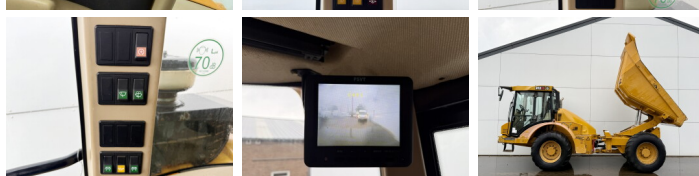

Available at Boss Machinery! This Hydrema 912 ES Dump Truck from 2014 has an engine power of 97 kW and counts 7925 operational hours. The total weight of this Hydrema 912 ES is 8000 kg and the dimensions are 5.82 x 2.56 x 2.83. Furthermore, this 912 ES is equipped with Camera, Légkondicionáló, Climate Control. The Hydrema Dump Truck also has a CE marking. Do you want more information or do you want to try the Hydrema 912 ES at our yard? Please let us know.

Banden / Rupsen

20% 20% **600/55-26.5**
20% 20% **600/55-26.5**

Opties

Camera
Légkondicionáló
Climate Control