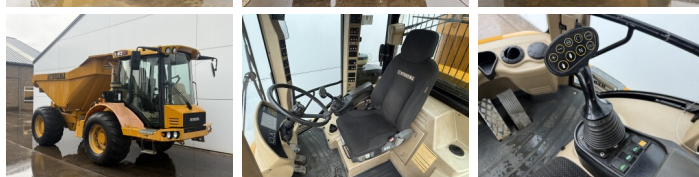

Available at Boss Machinery! This Hydrema 912 ES Dump Truck from 2014 has an engine power of 97 kW and counts 7925 operational hours. The total weight of this Hydrema 912 ES is 8000 kg and the dimensions are 5.82 x 2.56 x 2.83. Furthermore, this 912 ES is equipped with Camera, Légkondicionáló, Climate Control. The Hydrema Dump Truck also has a CE marking. Do you want more information or do you want to try the Hydrema 912 ES at our yard? Please let us know.

Maten / Gewichten

Méretek H*S*M **5.82 x 2.56 x 2.83**
Súly **8000**

Technische informatie

Drive konfigurációk **4x4**

Motor informatie

A motor márkája **Cummins**
A motor modellje **QSB4.5 130**
Hengerek **4**
Turbo
Teljesítmény kW-ban **97**

Banden / Rupsen

20% 20% **600/55-26.5**
20% 20% **600/55-26.5**

Opties

Camera
Légkondicionáló
Climate Control