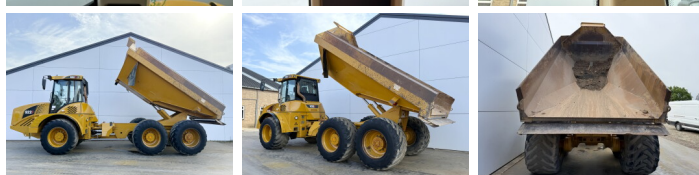

Hydrema

Hydrema 922F

BOSS
MACHINERY

€ 64.500xkluzív

Év **2016**
Referencia szám **BM007658**
Óra **7.741**

Algemeen

Típus 922F
Hely Veldhoven, Netherlands
Certificaat CE

Leírás Available at Boss Machinery! This Hydrema 922F Dump Truck from 2016 has an engine power of 218 kW and counts 7741 operational hours. The total weight of this Hydrema 922F is 16700 kg and the dimensions are 9.15 x 3.19 x 3.35. Furthermore, this 922F is equipped with Radio, Légkondicionáló, Climate Control, Camera. The Hydrema Dump Truck also has a CE marking. Do you want more information or do you want to try the Hydrema 922F at our yard? Please let us know.

Maten / Gewichten

Súly 16700
Méreték H*S*M 9.15 x 3.19 x 3.35

Technische informatie

Drive konfigurációk 6x6

Motor informatie

A motor márkája Cummins
A motor modellje QSB6.7
Hengerek 6
Turbo
Teljesítmény kW-ban 218

Banden / Rupsen

30% 30% 800/45-30.5
30% 30% 800/45-30.5
30% 30% 800/45-30.5