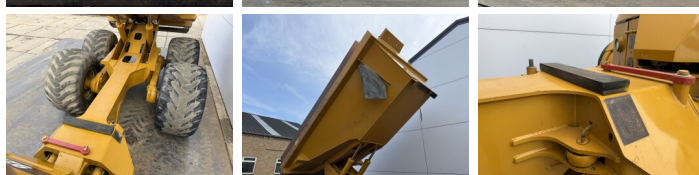

Hydrema

Hydrema 922F

BOSS
MACHINERY

€ 64.500xkluzív

Év **2016**
Referencia szám **BM007658**
Óra **7.741**

Algemeen

Típus 922F
Hely Veldhoven, Netherlands
Certificaat CE

Leírás Available at Boss Machinery! This Hydrema 922F Dump Truck from 2016 has an engine power of 218 kW and counts 7741 operational hours. The total weight of this Hydrema 922F is 16700 kg and the dimensions are 9.15 x 3.19 x 3.35. Furthermore, this 922F is equipped with Radio, Légkondicionáló, Climate Control, Camera. The Hydrema Dump Truck also has a CE marking. Do you want more information or do you want to try the Hydrema 922F at our yard? Please let us know.

Maten / Gewichten

Súly 16700
Méreték H*S*M 9.15 x 3.19 x 3.35

Technische informatie

Drive konfigurációk 6x6

Motor informatie

A motor márkája Cummins
A motor modellje QSB6.7
Hengerek 6
Turbo
Teljesítmény kW-ban 218

Banden / Rupsen

30% 30% 800/45-30.5
30% 30% 800/45-30.5
30% 30% 800/45-30.5