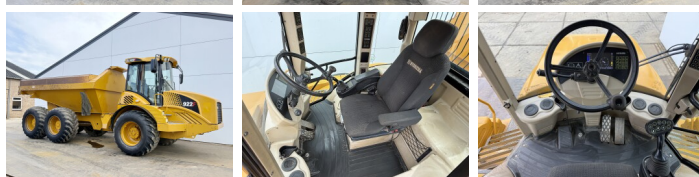

Hydrema

Hydrema 922F

BOSS
MACHINERY

€ 64.500xkluzív

Év **2016**
Referencia szám **BM007658**
Óra **7.741**

Algemeen

Típus 922F
Hely Veldhoven, Netherlands
Certificaat CE

Leírás Available at Boss Machinery! This Hydrema 922F Dump Truck from 2016 has an engine power of 218 kW and counts 7741 operational hours. The total weight of this Hydrema 922F is 16700 kg and the dimensions are 9.15 x 3.19 x 3.35. Furthermore, this 922F is equipped with Radio, Légkondicionáló, Climate Control, Camera. The Hydrema Dump Truck also has a CE marking. Do you want more information or do you want to try the Hydrema 922F at our yard? Please let us know.

Maten / Gewichten

Súly 16700
Méreték H*S*M 9.15 x 3.19 x 3.35

Technische informatie

Drive konfigurációk 6x6

Motor informatie

A motor márkája Cummins
A motor modellje QSB6.7
Hengerek 6
Turbo
Teljesítmény kW-ban 218

Banden / Rupsen

30% 30% 800/45-30.5
30% 30% 800/45-30.5
30% 30% 800/45-30.5