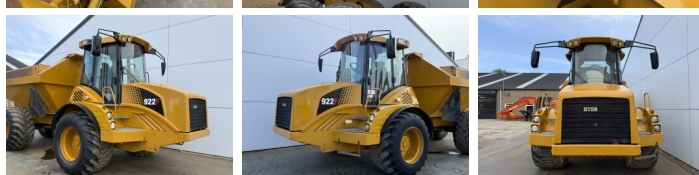

Hydrema

Hydrema 922F

BOSS
MACHINERY

€ 64.500xkluzív

Év **2016**
Referencia szám **BM007658**
Óra **7.741**

Algemeen

Típus 922F
Hely Veldhoven, Netherlands
Certificaat CE

Leírás Available at Boss Machinery! This Hydrema 922F Dump Truck from 2016 has an engine power of 218 kW and counts 7741 operational hours. The total weight of this Hydrema 922F is 16700 kg and the dimensions are 9.15 x 3.19 x 3.35. Furthermore, this 922F is equipped with Radio, Légkondicionáló, Climate Control, Camera. The Hydrema Dump Truck also has a CE marking. Do you want more information or do you want to try the Hydrema 922F at our yard? Please let us know.

Maten / Gewichten

Súly 16700
Méreték H*S*M 9.15 x 3.19 x 3.35

Technische informatie

Drive konfigurációk 6x6

Motor informatie

A motor márkája Cummins
A motor modellje QSB6.7
Hengerek 6
Turbo
Teljesítmény kW-ban 218

Banden / Rupsen

30% 30% 800/45-30.5
30% 30% 800/45-30.5
30% 30% 800/45-30.5