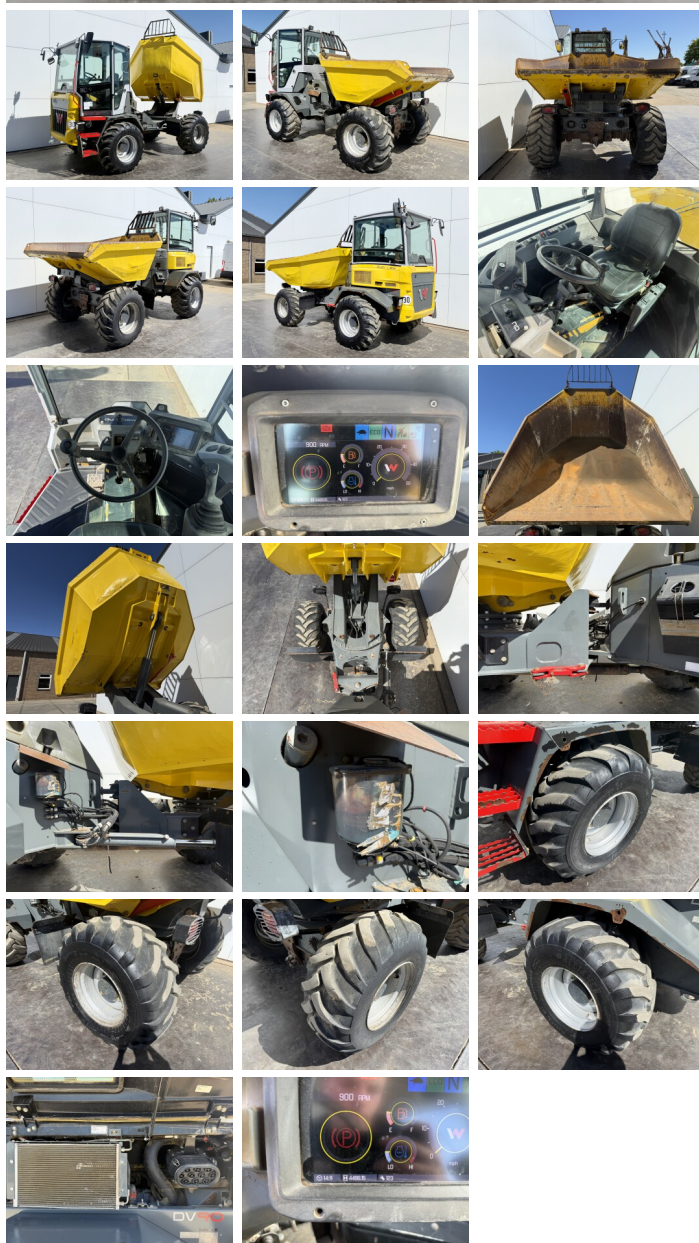

# Wacker Neuson DV90 SWIVEL

€ 36.500xkluzív

Év **2019**  
Referencia szám **BM007508**  
Óra **4.486**

## Algemeen

Típus DV90 SWIVEL  
Hely Veldhoven, Netherlands  
Certificaat CE + EPA

Leírás

Available at Boss Machinery! This Wacker Neuson DV90 SWIVEL Dump Truck from 2019 has an engine power of 55 kW and counts 4486 operational hours. The total weight of this Wacker Neuson DV90 SWIVEL is 5444 kg and the dimensions are 4.82 x 3.37 x 3.00. Furthermore, this DV90 SWIVEL is equipped with Központi zsírzás. The Wacker Neuson Dump Truck also has a CE + EPA marking. Do you want more information or do you want to try the Wacker Neuson DV90 SWIVEL at our yard? Please let us know.

## Motor informatie

A motor márkája Deutz  
A motor modellje TD 2.9 L4  
Hengerek 4  
Turbo  
Teljesítmény kW-ban 55

## Banden / Rupsen

50% 50%

500/60-22.5

**BOSS**  
MACHINERY

60% 60%

500/60-22.5