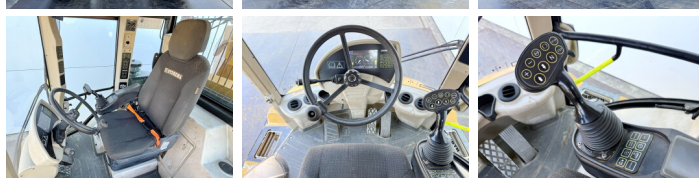

Hydrema

Hydrema 912F

BOSS
MACHINERY

Év **2018**
Referencia szám **BM006951**
Óra **8.432**

Algemeen

Típus 912F
Hely Veldhoven, Netherlands
Certificaat CE + EPA
Available at Boss Machinery! This Hydrema 912F Dump Truck from 2018 has an engine power of 104 kW and counts 8432 operational hours. The total weight of this Hydrema 912F is 7270 kg and the dimensions are 5.90 x 2.50 x 2.72. Furthermore, this 912F is equipped with Radio, Légkondicionáló, Camera. The Hydrema Dump Truck also has a CE + EPA marking. Do you want more information or do you want to try the Hydrema 912F at our yard? Please let us know.

Maten / Gewichten

Súly 7270
Méretek H*S*M 5.90 x 2.50 x 2.72

Technische informatie

Drive konfigurációk 4x4

Motor informatie

A motor márkája Cummins
A motor modellje QSB4.5 140
Hengerek 4
Turbo
Teljesítmény kW-ban 104

Banden / Rupsen

30% 30% 600/55-26.5
30% 30% 600/55-26.5

Opties

Radio
Légkondicionáló