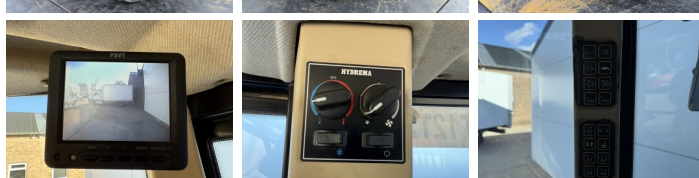

Hydrema

Hydrema 912F

BOSS
MACHINERY

Év **2018**
Referencia szám **BM006951**
Óra **8.432**

Algemeen

Típus 912F
Hely Veldhoven, Netherlands
Certificaat CE + EPA
Available at Boss Machinery! This Hydrema 912F Dump Truck from 2018 has an engine power of 104 kW and counts 8432 operational hours. The total weight of this Hydrema 912F is 7270 kg and the dimensions are 5.90 x 2.50 x 2.72. Furthermore, this 912F is equipped with Radio, Légkondicionáló, Camera. The Hydrema Dump Truck also has a CE + EPA marking. Do you want more information or do you want to try the Hydrema 912F at our yard? Please let us know.

Maten / Gewichten

Súly 7270
Méretek H*S*M 5.90 x 2.50 x 2.72

Technische informatie

Drive konfigurációk 4x4

Motor informatie

A motor márkája Cummins
A motor modellje QSB4.5 140
Hengerek 4
Turbo
Teljesítmény kW-ban 104

Banden / Rupsen

30% 30% 600/55-26.5
30% 30% 600/55-26.5

Opties

Radio
Légkondicionáló