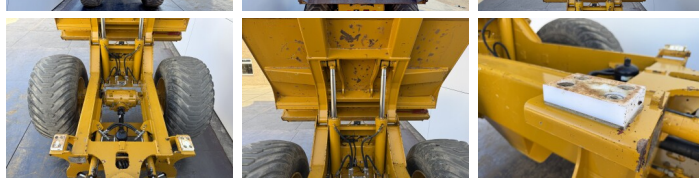

Hydrema

Hydrema 912F

BOSS
MACHINERY

Év **2018**
Referencia szám **BM006951**
Óra **8.432**

Algemeen

Típus 912F
Hely Veldhoven, Netherlands
Certificaat CE + EPA
Available at Boss Machinery! This Hydrema 912F Dump Truck from 2018 has an engine power of 104 kW and counts 8432 operational hours. The total weight of this Hydrema 912F is 7270 kg and the dimensions are 5.90 x 2.50 x 2.72. Furthermore, this 912F is equipped with Radio, Légkondicionáló, Camera. The Hydrema Dump Truck also has a CE + EPA marking. Do you want more information or do you want to try the Hydrema 912F at our yard? Please let us know.

Maten / Gewichten

Súly 7270
Méretek H*S*M 5.90 x 2.50 x 2.72

Technische informatie

Drive konfigurációk 4x4

Motor informatie

A motor márkája Cummins
A motor modellje QSB4.5 140
Hengerek 4
Turbo
Teljesítmény kW-ban 104

Banden / Rupsen

30% 30% 600/55-26.5
30% 30% 600/55-26.5

Opties

Radio
Légkondicionáló