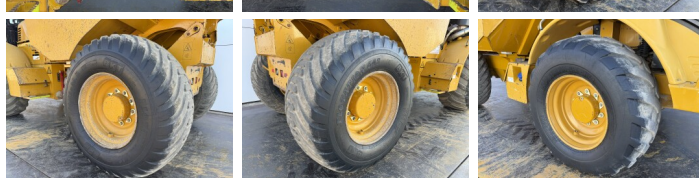

Hydrema

Hydrema 912F

BOSS
MACHINERY

Év **2018**
Referencia szám **BM006951**
Óra **8.432**

Algemeen

Típus 912F
Hely Veldhoven, Netherlands
Certificaat CE + EPA
Available at Boss Machinery! This Hydrema 912F Dump Truck from 2018 has an engine power of 104 kW and counts 8432 operational hours. The total weight of this Hydrema 912F is 7270 kg and the dimensions are 5.90 x 2.50 x 2.72. Furthermore, this 912F is equipped with Radio, Légkondicionáló, Camera. The Hydrema Dump Truck also has a CE + EPA marking. Do you want more information or do you want to try the Hydrema 912F at our yard? Please let us know.

Maten / Gewichten

Súly 7270
Méretek H*S*M 5.90 x 2.50 x 2.72

Technische informatie

Drive konfigurációk 4x4

Motor informatie

A motor márkája Cummins
A motor modellje QSB4.5 140
Hengerek 4
Turbo
Teljesítmény kW-ban 104

Banden / Rupsen

30% 30% 600/55-26.5
30% 30% 600/55-26.5

Opties

Radio
Légkondicionáló