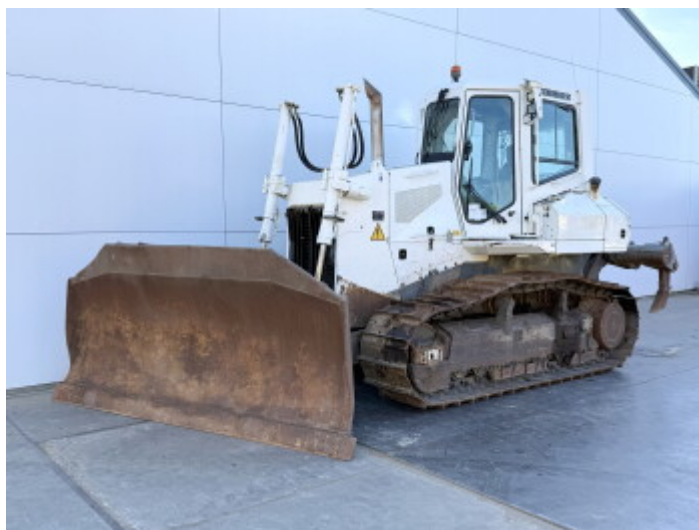

Liebherr

Liebherr PR724

BOSS
MACHINERY

€ 49.500xkluzív

Év **2008**
Referencia szám **BM007545**
Óra **11.613**

Algemeen

Típus PR724
Hely Veldhoven, Netherlands
Certificaat CE + EPA

Available at Boss Machinery! This Liebherr PR724 Dozer from 2008 has an engine power of 140 kW and counts 11613 operational hours. The total weight of this Liebherr PR724 is 18500 kg and the dimensions are 6.94 x 2.42 x 3.38. Furthermore, this PR724 is equipped with Ripper Valve, Camera. The Liebherr Dozer also has a CE + EPA marking. Do you want more information or do you want to try the Liebherr PR724 at our yard? Please let us know.

Leírás

Maten / Gewichten

Súly 18500
Méretek H*S*M 6.94 x 2.42 x 3.38

Technische informatie

German Machine

Motor informatie

A motor márkája Liebherr
A motor modellje D934 LA6
Hengerek 4
Turbo
Teljesítmény kW-ban 140

Banden / Rupsen

Lemez % 50
Lánckerék% 40
Lánc% 50
Lemez szélessége 60

Opties

Ripper Valve
Camera