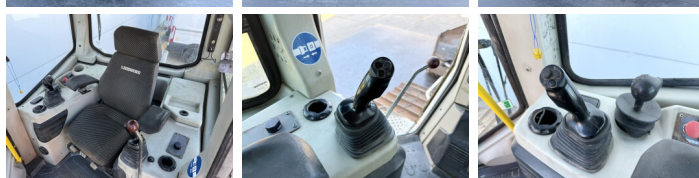

Liebherr

Liebherr PR724

BOSS
MACHINERY

€ 49.500xkluzív

Év **2008**
Referencia szám **BM007545**
Óra **11.613**

Algemeen

Típus PR724
Hely Veldhoven, Netherlands
Certificaat CE + EPA

Available at Boss Machinery! This Liebherr PR724 Dozer from 2008 has an engine power of 140 kW and counts 11613 operational hours. The total weight of this Liebherr PR724 is 18500 kg and the dimensions are 6.94 x 2.42 x 3.38. Furthermore, this PR724 is equipped with Ripper Valve, Camera. The Liebherr Dozer also has a CE + EPA marking. Do you want more information or do you want to try the Liebherr PR724 at our yard? Please let us know.

Leírás

Maten / Gewichten

Súly 18500
Méretek H*S*M 6.94 x 2.42 x 3.38

Technische informatie

German Machine

Motor informatie

A motor márkája Liebherr
A motor modellje D934 LA6
Hengerek 4
Turbo
Teljesítmény kW-ban 140

Banden / Rupsen

Lemez % 50
Lánckerék% 40
Lánc% 50
Lemez szélessége 60

Opties

Ripper Valve
Camera