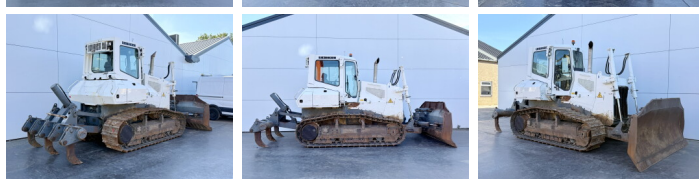

Liebherr

Liebherr PR724

BOSS
MACHINERY

€ 49.500xkluzív

Év **2008**
Referencia szám **BM007545**
Óra **11.613**

Algemeen

Típus PR724
Hely Veldhoven, Netherlands
Certificaat CE + EPA

Available at Boss Machinery! This Liebherr PR724 Dozer from 2008 has an engine power of 140 kW and counts 11613 operational hours. The total weight of this Liebherr PR724 is 18500 kg and the dimensions are 6.94 x 2.42 x 3.38. Furthermore, this PR724 is equipped with Ripper Valve, Camera. The Liebherr Dozer also has a CE + EPA marking. Do you want more information or do you want to try the Liebherr PR724 at our yard? Please let us know.

Leírás

Maten / Gewichten

Súly 18500
Méretek H*S*M 6.94 x 2.42 x 3.38

Technische informatie

German Machine

Motor informatie

A motor márkája Liebherr
A motor modellje D934 LA6
Hengerek 4
Turbo
Teljesítmény kW-ban 140

Banden / Rupsen

Lemez % 50
Lánckerék% 40
Lánc% 50
Lemez szélessége 60

Opties

Ripper Valve
Camera