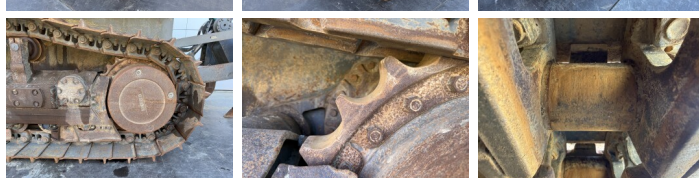

Liebherr

Liebherr PR724

BOSS
MACHINERY

€ 49.500xkluzív

Év **2008**
Referencia szám **BM007545**
Óra **11.613**

Algemeen

Típus PR724
Hely Veldhoven, Netherlands
Certificaat CE + EPA

Available at Boss Machinery! This Liebherr PR724 Dozer from 2008 has an engine power of 140 kW and counts 11613 operational hours. The total weight of this Liebherr PR724 is 18500 kg and the dimensions are 6.94 x 2.42 x 3.38. Furthermore, this PR724 is equipped with Ripper Valve, Camera. The Liebherr Dozer also has a CE + EPA marking. Do you want more information or do you want to try the Liebherr PR724 at our yard? Please let us know.

Leírás

Maten / Gewichten

Súly 18500
Méretek H*S*M 6.94 x 2.42 x 3.38

Technische informatie

German Machine

Motor informatie

A motor márkája Liebherr
A motor modellje D934 LA6
Hengerek 4
Turbo
Teljesítmény kW-ban 140

Banden / Rupsen

Lemez % 50
Lánckerék% 40
Lánc% 50
Lemez szélessége 60

Opties

Ripper Valve
Camera