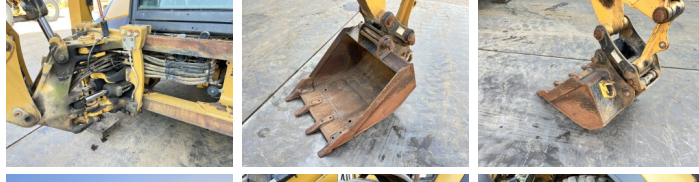

Caterpillar

Caterpillar 444F2

BOSS
MACHINERY

€ 59.500xkluzív

Év **2015**
Referencia szám **BM007777**
Óra **7.626**

Algemeen

Típus 444F2
Hely Veldhoven, Netherlands
Certificaat CE + EPA
Available at Boss Machinery! This used Caterpillar 444F2 Backhoe Loader from 2015 has an engine power of 82 kW and counts 7626 operational hours. The total weight of this Caterpillar 444F2 is 9835 kg and the dimensions are 6.30 x 2.38 x 3.80.
Leírás Furthermore, this 444F2 is equipped with Légkondicionáló, Extra hidraulikus funkció, Kalapács funkció. The Caterpillar Backhoe Loader also has a CE + EPA marking. Do you want more information or do you want to try the Caterpillar 444F2 at our yard? Please let us know.

Maten / Gewichten

Méretek H*S*M 6.30 x 2.38 x 3.80
Súly 9835

Technische informatie

Drive konfigurációk 4x4x4

Motor informatie

A motor márkája Caterpillar
A motor modellje C4.4
Hengerek 4
Turbo
Teljesítmény kW-ban 82

Banden / Rupsen

40% 40% 440/80-28 Michelin
40% 40% 440/80-28 Michelin