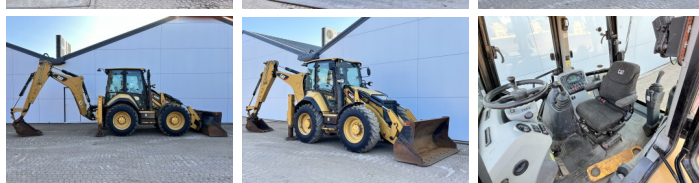

Caterpillar

Caterpillar 444F2

BOSS
MACHINERY

€ 59.500xkluzív

Év **2015**
Referencia szám **BM007777**
Óra **7.626**

Algemeen

Típus 444F2
Hely Veldhoven, Netherlands
Certificaat CE + EPA
Available at Boss Machinery! This used Caterpillar 444F2 Backhoe Loader from 2015 has an engine power of 82 kW and counts 7626 operational hours. The total weight of this Caterpillar 444F2 is 9835 kg and the dimensions are 6.30 x 2.38 x 3.80.
Leírás Furthermore, this 444F2 is equipped with Légkondicionáló, Extra hidraulikus funkció, Kalapács funkció. The Caterpillar Backhoe Loader also has a CE + EPA marking. Do you want more information or do you want to try the Caterpillar 444F2 at our yard? Please let us know.

Maten / Gewichten

Méretek H*S*M 6.30 x 2.38 x 3.80
Súly 9835

Technische informatie

Drive konfigurációk 4x4x4

Motor informatie

A motor márkája Caterpillar
A motor modellje C4.4
Hengerek 4
Turbo
Teljesítmény kW-ban 82

Banden / Rupsen

40% 40% 440/80-28 Michelin
40% 40% 440/80-28 Michelin