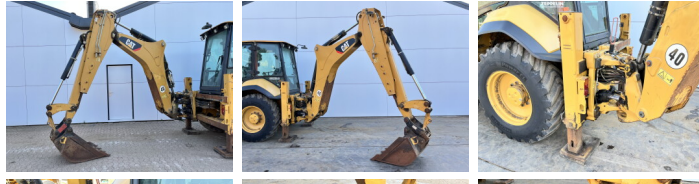

Caterpillar

Caterpillar 444F2

BOSS
MACHINERY

€ 59.500xkluzív

Év **2015**
Referencia szám **BM007777**
Óra **7.626**

Algemeen

Típus 444F2
Hely Veldhoven, Netherlands
Certificaat CE + EPA
Available at Boss Machinery! This used Caterpillar 444F2 Backhoe Loader from 2015 has an engine power of 82 kW and counts 7626 operational hours. The total weight of this Caterpillar 444F2 is 9835 kg and the dimensions are 6.30 x 2.38 x 3.80.
Leírás Furthermore, this 444F2 is equipped with Légkondicionáló, Extra hidraulikus funkció, Kalapács funkció. The Caterpillar Backhoe Loader also has a CE + EPA marking. Do you want more information or do you want to try the Caterpillar 444F2 at our yard? Please let us know.

Maten / Gewichten

Méretek H*S*M 6.30 x 2.38 x 3.80
Súly 9835

Technische informatie

Drive konfigurációk 4x4x4

Motor informatie

A motor márkája Caterpillar
A motor modellje C4.4
Hengerek 4
Turbo
Teljesítmény kW-ban 82

Banden / Rupsen

40% 40% 440/80-28 Michelin
40% 40% 440/80-28 Michelin