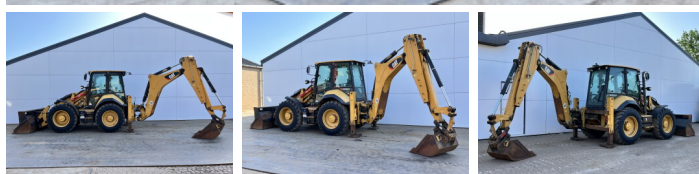

Caterpillar

Caterpillar 444F2

BOSS
MACHINERY

€ 59.500xkluzív

Év **2015**
Referencia szám **BM007777**
Óra **7.626**

Algemeen

Típus 444F2
Hely Veldhoven, Netherlands
Certificaat CE + EPA
Available at Boss Machinery! This used Caterpillar 444F2 Backhoe Loader from 2015 has an engine power of 82 kW and counts 7626 operational hours. The total weight of this Caterpillar 444F2 is 9835 kg and the dimensions are 6.30 x 2.38 x 3.80.
Leírás Furthermore, this 444F2 is equipped with Légkondicionáló, Extra hidraulikus funkció, Kalapács funkció. The Caterpillar Backhoe Loader also has a CE + EPA marking. Do you want more information or do you want to try the Caterpillar 444F2 at our yard? Please let us know.

Maten / Gewichten

Méretek H*S*M 6.30 x 2.38 x 3.80
Súly 9835

Technische informatie

Drive konfigurációk 4x4x4

Motor informatie

A motor márkája Caterpillar
A motor modellje C4.4
Hengerek 4
Turbo
Teljesítmény kW-ban 82

Banden / Rupsen

40% 40% 440/80-28 Michelin
40% 40% 440/80-28 Michelin