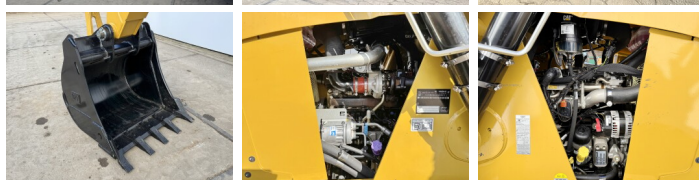

Caterpillar

Caterpillar 424 - 4WD

BOSS
MACHINERY

Év **2026**
Referencia szám **BM006474**
Óra **5**

Algemeen

Típus 424 - 4WD
Hely Veldhoven, Netherlands
Available at Boss Machinery! This used Caterpillar 424 - 4WD Backhoe Loader from 2026 has an engine power of 55 kW and counts 5 operational hours. The total weight of this Caterpillar 424 - 4WD is 7580 kg and the dimensions are 6.00 x 2.33 x 3.72. Furthermore, this 424 - 4WD is equipped with Légkondicionáló, Extra hidraulikus funkció, Kalapács funkció. Do you want more information or do you want to try the Caterpillar 424 - 4WD at our yard? Please let us know.

Maten / Gewichten

Méretek H*S*M 6.00 x 2.33 x 3.72
Súly 7580

Technische informatie

Drive konfigurációk 4x4

Motor informatie

A motor márkája Caterpillar
A motor modellje C3.6
Hengerek 3
Turbo
Teljesítmény kW-ban 55

Banden / Rupsen

100% 100% 16.9-28
100% 100% 16.9-28

Opties

Légkondicionáló
Extra hidraulikus funkció