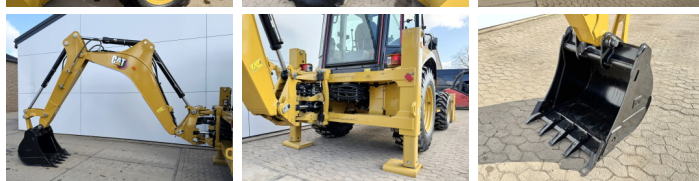

Caterpillar

Caterpillar 424 - 4WD

BOSS
MACHINERY

Év **2026**
Referencia szám **BM006474**
Óra **5**

Algemeen

Típus 424 - 4WD
Hely Veldhoven, Netherlands
Available at Boss Machinery! This used Caterpillar 424 - 4WD Backhoe Loader from 2026 has an engine power of 55 kW and counts 5 operational hours. The total weight of this Caterpillar 424 - 4WD is 7580 kg and the dimensions are 6.00 x 2.33 x 3.72. Furthermore, this 424 - 4WD is equipped with Légkondicionáló, Extra hidraulikus funkció, Kalapács funkció. Do you want more information or do you want to try the Caterpillar 424 - 4WD at our yard? Please let us know.

Maten / Gewichten

Méretek H*S*M 6.00 x 2.33 x 3.72
Súly 7580

Technische informatie

Drive konfigurációk 4x4

Motor informatie

A motor márkája Caterpillar
A motor modellje C3.6
Hengerek 3
Turbo
Teljesítmény kW-ban 55

Banden / Rupsen

100% 100% 16.9-28
100% 100% 16.9-28

Opties

Légkondicionáló
Extra hidraulikus funkció