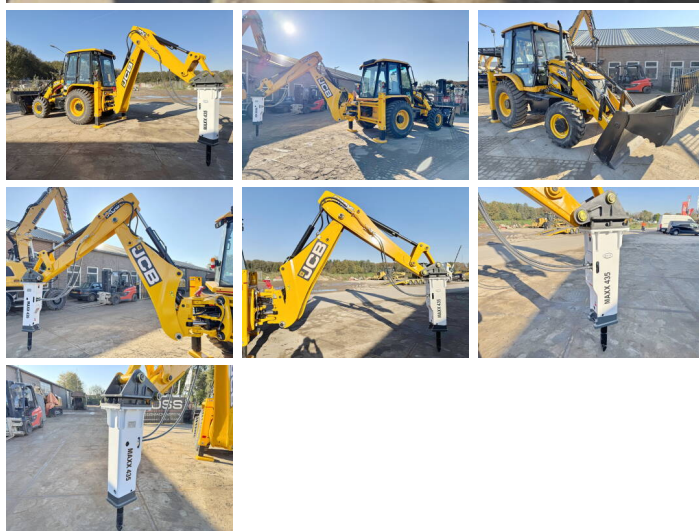

# JCB 3DX / 3CX 4WD + Maxx 435 Hammer

€ 52.000xkluzív

Év **2025**  
Referencia szám **BM006034**  
Óra **5**

## Algemeen

Típus 3DX / 3CX 4WD + Maxx 435 Hammer  
Hely Veldhoven, Netherlands  
Certificaat NOT FOR SALE IN EU / NO CE MARK  
Leírás Available at Boss Machinery! This used JCB 3DX / 3CX 4WD + Maxx 435 Hammer Backhoe Loader from 2025 has an engine power of 55 kW and counts 5 operational hours. The total weight of this JCB 3DX / 3CX 4WD + Maxx 435 Hammer is 7460 kg and the dimensions are 5.80 x 2.42 x 3.00. Furthermore, this 3DX / 3CX 4WD + Maxx 435 Hammer is equipped with Radio. The JCB Backhoe Loader also has a NOT FOR SALE IN EU / NO CE MARK marking. Do you want more information or do you want to try the JCB 3DX / 3CX 4WD + Maxx 435 Hammer at our yard? Please let us know.

## Technische informatie

Fuel Tank: 128L  
Drive konfigurációk 4 x 4

## Motor informatie

A motor márkája JCB  
A motor modellje 444TA4-55  
Hengerek 4  
Turbo

**BOSS**  
MACHINERY

Teljesítmény kW-ban 55