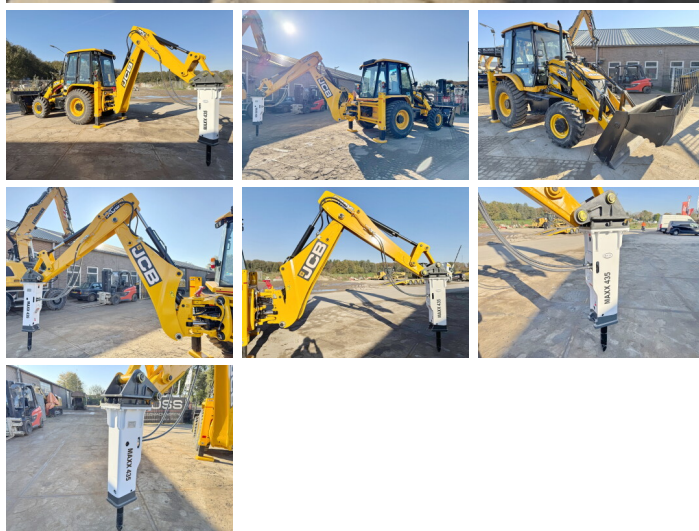

# JCB 3DX / 3CX 4WD + Maxx 435 Hammer

€ 52.000xkluzív

Év **2025**  
Referencia szám **BM006035**  
Óra **5**

## Algemeen

Típus 3DX / 3CX 4WD + Maxx 435 Hammer  
Hely Veldhoven, Netherlands  
Certificaat NOT FOR SALE IN EU / NO CE MARK  
Leírás Available at Boss Machinery! This used JCB 3DX / 3CX 4WD + Maxx 435 Hammer Backhoe Loader from 2025 has an engine power of 55 kW and counts 5 operational hours. The total weight of this JCB 3DX / 3CX 4WD + Maxx 435 Hammer is 7460 kg and the dimensions are 5.80 x 2.42 x 3.00. Furthermore, this 3DX / 3CX 4WD + Maxx 435 Hammer is equipped with Radio. The JCB Backhoe Loader also has a NOT FOR SALE IN EU / NO CE MARK marking. Do you want more information or do you want to try the JCB 3DX / 3CX 4WD + Maxx 435 Hammer at our yard? Please let us know.

## Technische informatie

Fuel Tank: 128L  
Drive konfigurációk 4 x 4

## Motor informatie

A motor márkája JCB  
A motor modellje 444TA4-55  
Hengerek 4  
Turbo

**BOSS**  
MACHINERY

Teljesítmény kW-ban 55