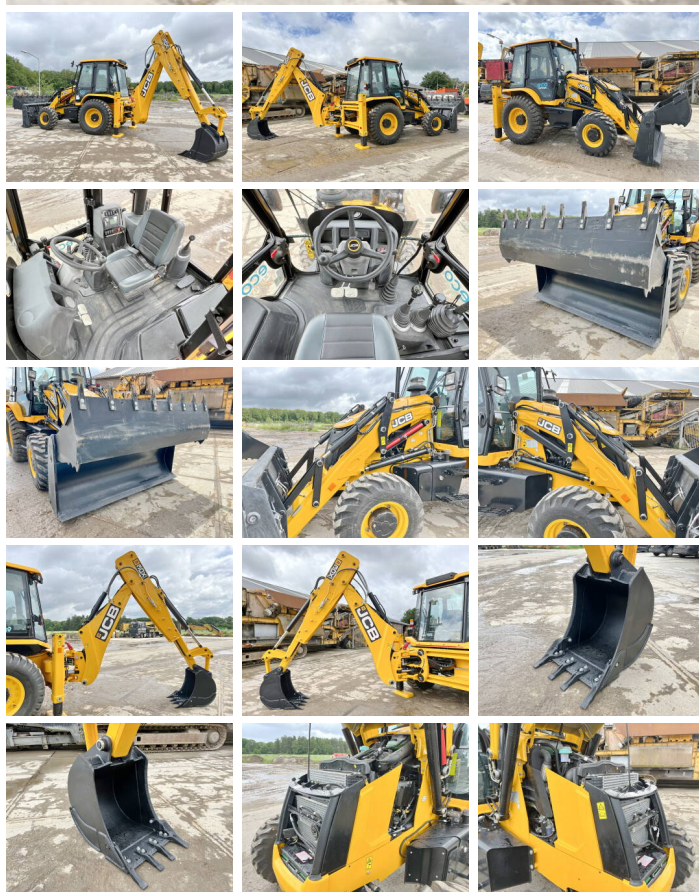

JCB

JCB 3DX / 3CX Super Eco Xpert - Telescopic Boom

€ 55.000xkluzív

Év 2026
Referencia szám BM005937
Óra 4

Algemeen

Típus 3DX / 3CX Super Eco Xpert 4WD - Telescopic Boom
Hely Veldhoven, Netherlands
Certificaat NOT FOR SALE IN EU / NO CE MARK
Available at Boss Machinery! This used JCB 3DX / 3CX Super Eco Xpert 4WD - Telescopic Boom Backhoe Loader from 2026 has an engine power of 55 kW and counts 4 operational hours. The total weight of this JCB 3DX / 3CX Super Eco Xpert 4WD - Telescopic Boom is 7460 kg and the dimensions are 5.80 x 2.42 x 3.00. Furthermore, this 3DX / 3CX Super Eco Xpert 4WD - Telescopic Boom is equipped with Légkondicionáló, Telescopic Arm, Radio, HP Hammer Lines. The JCB Backhoe Loader also has a NOT FOR SALE IN EU / NO CE MARK marking. Do you want more information or do you want to try the JCB 3DX / 3CX Super Eco Xpert 4WD - Telescopic Boom at our yard? Please let us know.

Leírás

Maten / Gewichten

Súly 7460
Méret H*S*M 5.80 x 2.42 x 3.00

Technische informatie

Fuel Tank: 128L
Drive konfigurációk 4 x 4

Motor informatie

BOSS
MACHINERY