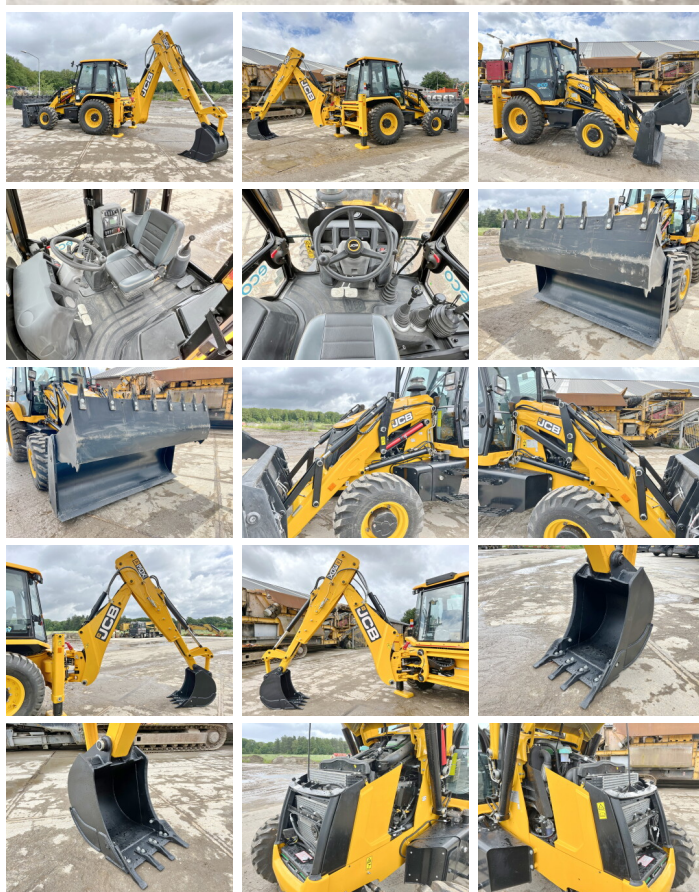

JCB

JCB 3DX / 3CX Super Eco Xpert - Telescopic Boom

€ 55.000xkluzív

Év 2026
Referencia szám BM005936
Óra 4

Algemeen

Típus 3DX / 3CX Super Eco Xpert
4WD - Telescopic Boom
Hely Veldhoven, Netherlands
Certificaat NOT FOR SALE IN EU /
NO CE MARK
Available at Boss Machinery! This used JCB 3DX / 3CX Super Eco Xpert 4WD - Telescopic Boom Backhoe Loader from 2026 has an engine power of 55 kW and counts 4 operational hours. The total weight of this JCB 3DX / 3CX Super Eco Xpert 4WD - Telescopic Boom is 7460 kg and the dimensions are 5.80 x 2.42 x 3.00. Furthermore, this 3DX / 3CX Super Eco Xpert 4WD - Telescopic Boom is equipped with Telescopic Arm, Radio, HP Hammer Lines, Légkondicionáló. The JCB Backhoe Loader also has a NOT FOR SALE IN EU / NO CE MARK marking. Do you want more information or do you want to try the JCB 3DX / 3CX Super Eco Xpert 4WD - Telescopic Boom at our yard? Please let us know.

Leírás

Maten / Gewichten

Méretek H*S*M 5.80 x 2.42 x 3.00
Súly 7460

Technische informatie

Fuel Tank: 128L
Drive konfigurációk 4 x 4

Motor informatie

BOSS
MACHINERY

A motor márkája	JCB
A motor modellje	444TA4-55
Hengerek	4
Turbo	
Teljesítmény kW-ban	55

Banden / Rupsen

100%	100%	12.5-18
100%	100%	16.9-28

Opties

Telescopic Arm
Radio
HP Hammer Lines
Légkondicionáló