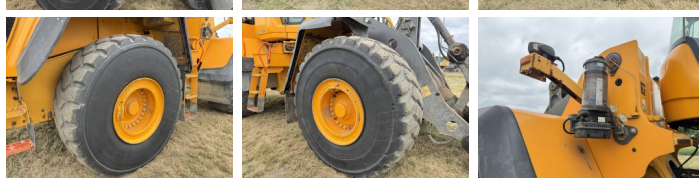

Available at Boss Machinery! This Volvo L150H Wheel Loader from 2016 has an engine power of 220 kW and counts 15226 operational hours. The total weight of this Volvo L150H is 26100 kg and the dimensions are 9.58 x 2.95 x 3.58. Furthermore, this L150H is equipped with Heated Seat, Camera, Radio, Electrical Mirrors, Bluetooth, Attache rapide pour godet, Climate Control, climatiseur. The Volvo Wheel Loader also has a CE marking. Do you want more information or do you want to try the Volvo L150H at our yard? Please let us know.

Maten / Gewichten

Poids 26100
Dimensions L*L*H 9.58 x 2.95 x 3.58

Technische informatie

Configurations de lecteur 4x4

Motor informatie

Moteur marque Volvo
Moteur type D13J
Cylindres 6
Turbo
Puissance dans kW 220

Banden / Rupsen

15% 15% 26.5R25
15% 15% 26.5R25

Opties

Heated Seat

Camera

Radio

Electrical Mirrors

Bluetooth

Attache rapide pour godet

Climate Control

climatiseur