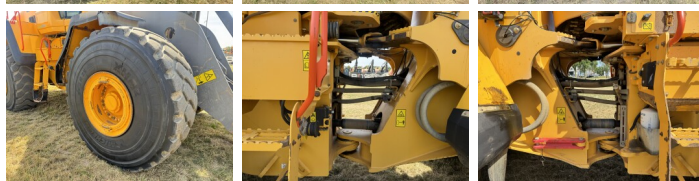

Volvo

Volvo L220H

BOSS
MACHINERY

Annee de construction **2017**
Numero de reference **BM007806**
Heures **13.110**

Algemeen

Type L220H
Emplacement Veldhoven, Netherlands
Certificaat CE + EPA
Available at Boss Machinery! This Volvo L220H Wheel Loader from 2017 has an engine power of 273 kW and counts 13110 operational hours. The total weight of this Volvo L220H is 35500 kg and the dimensions are 9.31 x 3.40 x 3.75. Furthermore, this L220H is equipped with Radio, Camera, Attache rapide pour godet, Electrical Mirrors, climatiseur, Climate Control, Graissage centralisé. The Volvo Wheel Loader also has a CE + EPA marking. Do you want more information or do you want to try the Volvo L220H at our yard? Please let us know.

Description

Maten / Gewichten

Dimensions L*L*H 9.31 x 3.40 x 3.75
Poids 35500

Technische informatie

Configurations de lecteur 4x4

Motor informatie

Moteur marque Volvo
Moteur type D13J
Cylindres 6
Turbo
Puissance dans kW 273

Banden / Rupsen

70% 70% 29.5R25
70% 70% 29.5R25

Opties