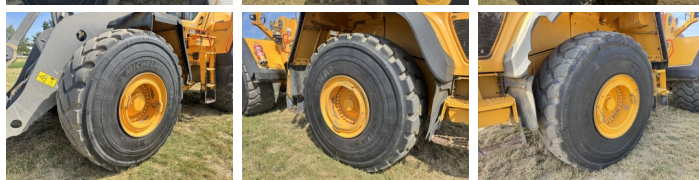

Volvo

Volvo L220H

BOSS
MACHINERY

Annee de construction **2017**
Numero de reference **BM007806**
Heures **13.110**

Algemeen

Type L220H
Emplacement Veldhoven, Netherlands
Certificaat CE + EPA
Available at Boss Machinery! This Volvo L220H Wheel Loader from 2017 has an engine power of 273 kW and counts 13110 operational hours. The total weight of this Volvo L220H is 35500 kg and the dimensions are 9.31 x 3.40 x 3.75. Furthermore, this L220H is equipped with Radio, Camera, Attache rapide pour godet, Electrical Mirrors, climatiseur, Climate Control, Graissage centralisé. The Volvo Wheel Loader also has a CE + EPA marking. Do you want more information or do you want to try the Volvo L220H at our yard? Please let us know.

Description

Maten / Gewichten

Dimensions L*L*H 9.31 x 3.40 x 3.75
Poids 35500

Technische informatie

Configurations de lecteur 4x4

Motor informatie

Moteur marque Volvo
Moteur type D13J
Cylindres 6
Turbo
Puissance dans kW 273

Banden / Rupsen

70% 70% 29.5R25
70% 70% 29.5R25

Opties