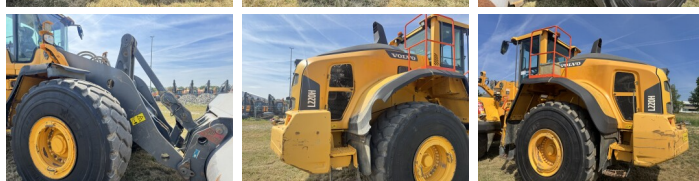

Volvo

Volvo L220H

BOSS
MACHINERY

Annee de construction **2017**
Numero de reference **BM007806**
Heures **13.110**

Algemeen

Type L220H
Emplacement Veldhoven, Netherlands
Certificaat CE + EPA
Available at Boss Machinery! This Volvo L220H Wheel Loader from 2017 has an engine power of 273 kW and counts 13110 operational hours. The total weight of this Volvo L220H is 35500 kg and the dimensions are 9.31 x 3.40 x 3.75. Furthermore, this L220H is equipped with Radio, Camera, Attache rapide pour godet, Electrical Mirrors, climatiseur, Climate Control, Graissage centralisé. The Volvo Wheel Loader also has a CE + EPA marking. Do you want more information or do you want to try the Volvo L220H at our yard? Please let us know.

Description

Maten / Gewichten

Dimensions L*L*H 9.31 x 3.40 x 3.75
Poids 35500

Technische informatie

Configurations de lecteur 4x4

Motor informatie

Moteur marque Volvo
Moteur type D13J
Cylindres 6
Turbo
Puissance dans kW 273

Banden / Rupsen

70% 70% 29.5R25
70% 70% 29.5R25

Opties