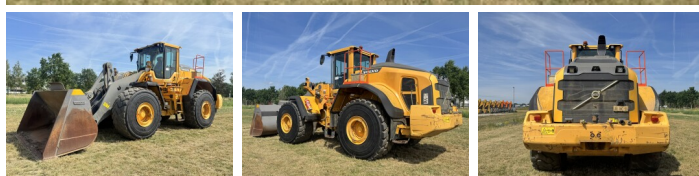

Volvo

Volvo L220H

BOSS
MACHINERY

Annee de construction **2017**
Numero de reference **BM007806**
Heures **13.110**

Algemeen

Type L220H
Emplacement Veldhoven, Netherlands
Certificaat CE + EPA
Available at Boss Machinery! This Volvo L220H Wheel Loader from 2017 has an engine power of 273 kW and counts 13110 operational hours. The total weight of this Volvo L220H is 35500 kg and the dimensions are 9.31 x 3.40 x 3.75. Furthermore, this L220H is equipped with Radio, Camera, Attache rapide pour godet, Electrical Mirrors, climatiseur, Climate Control, Graissage centralisé. The Volvo Wheel Loader also has a CE + EPA marking. Do you want more information or do you want to try the Volvo L220H at our yard? Please let us know.

Description

Maten / Gewichten

Dimensions L*L*H 9.31 x 3.40 x 3.75
Poids 35500

Technische informatie

Configurations de lecteur 4x4

Motor informatie

Moteur marque Volvo
Moteur type D13J
Cylindres 6
Turbo
Puissance dans kW 273

Banden / Rupsen

70% 70% 29.5R25
70% 70% 29.5R25

Opties