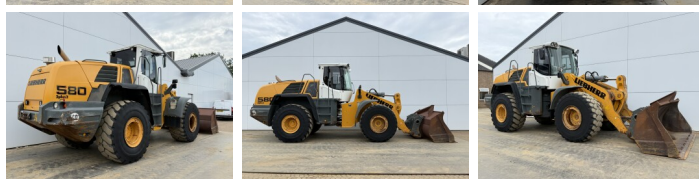

Liebherr

Liebherr L580

BOSS
MACHINERY

Annee de construction **2011**
Numero de reference **BM007439**
Heures **19.823**

Algemeen

Type L580
Emplacement Veldhoven, Netherlands
Certificaat CE + EPA
Available at Boss Machinery! This Liebherr L580 Wheel Loader from 2011 has an engine power of 200 kW and counts 19823 operational hours. The total weight of this Liebherr L580 is 28000 kg and the dimensions are 9.17 x 3.00 x 3.53. Furthermore, this L580 is equipped with climatiseur, Heated Seat, Camera, Radio, Graissage centralisé. The Liebherr Wheel Loader also has a CE + EPA marking. Do you want more information or do you want to try the Liebherr L580 at our yard? Please let us know.

Description

Maten / Gewichten

Poids 28000
Dimensions L*L*H 9.17 x 3.00 x 3.53

Technische informatie

Configurations de lecteur 4x4

Motor informatie

Moteur marque Liebherr
Moteur type D936 L A6
Cylindres 4
Turbo
Puissance dans kW 200

Banden / Rupsen

70% 70% 26.5R25
70% 70% 26.5R25

Opties

climatiseur