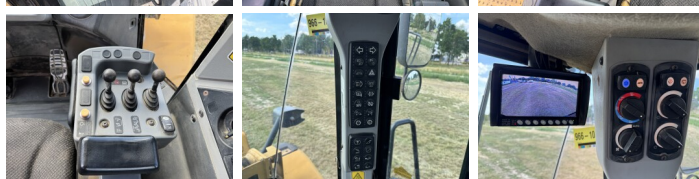

Caterpillar

Caterpillar 966K

BOSS
MACHINERY

Annee de construction **2011**
Numero de reference **BM007849**
Heures **16.035**

Algemeen

Type 966K
Emplacement Veldhoven, Netherlands
Certificaat CE

Available at Boss Machinery! This Caterpillar 966K Wheel Loader from 2011 has an engine power of 219 kW and counts 16035 operational hours. The total weight of this Caterpillar 966K is 24000 kg and the dimensions are 8.85 x 3.21 x 3.59. Furthermore, this 966K is equipped with Camera, Electrical Mirrors, Bluetooth, Radio, Climate Control, climatiseur, Attache rapide pour godet, Graissage centralisé. The Caterpillar Wheel Loader also has a CE marking. Do you want more information or do you want to try the Caterpillar 966K at our yard? Please let us know.

Description

Maten / Gewichten

Dimensions L*L*H 8.85 x 3.21 x 3.59
Poids 24000

Technische informatie

Configurations de lecteur 4x4

Motor informatie

Moteur marque Caterpillar
Moteur type C9.3
Cylindres 6
Turbo
Puissance dans kW 219

Banden / Rupsen

25% 25% 26.5R25
25% 25% 26.5R25

Opties

Camera

Electrical Mirrors

Bluetooth

Radio

Climate Control

climatiseur

Attache rapide pour godet

Graissage centralisé