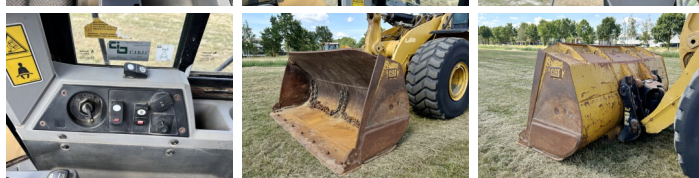

Caterpillar

Caterpillar 966K

BOSS
MACHINERY

Annee de construction **2011**
Numero de reference **BM007849**
Heures **16.035**

Algemeen

Type 966K
Emplacement Veldhoven, Netherlands
Certificaat CE

Available at Boss Machinery! This Caterpillar 966K Wheel Loader from 2011 has an engine power of 219 kW and counts 16035 operational hours. The total weight of this Caterpillar 966K is 24000 kg and the dimensions are 8.85 x 3.21 x 3.59. Furthermore, this 966K is equipped with Camera, Electrical Mirrors, Bluetooth, Radio, Climate Control, climatiseur, Attache rapide pour godet, Graissage centralisé. The Caterpillar Wheel Loader also has a CE marking. Do you want more information or do you want to try the Caterpillar 966K at our yard? Please let us know.

Description

Maten / Gewichten

Dimensions L*L*H 8.85 x 3.21 x 3.59
Poids 24000

Technische informatie

Configurations de lecteur 4x4

Motor informatie

Moteur marque Caterpillar
Moteur type C9.3
Cylindres 6
Turbo
Puissance dans kW 219

Banden / Rupsen

25% 25% 26.5R25
25% 25% 26.5R25

Opties

Camera

Electrical Mirrors

Bluetooth

Radio

Climate Control

climatiseur

Attache rapide pour godet

Graissage centralisé