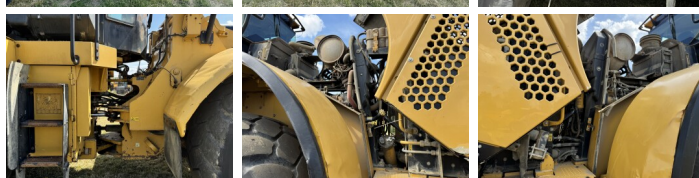

Caterpillar

Caterpillar 966K

BOSS
MACHINERY

Annee de construction **2011**
Numero de reference **BM007849**
Heures **16.035**

Algemeen

Type 966K
Emplacement Veldhoven, Netherlands
Certificaat CE

Available at Boss Machinery! This Caterpillar 966K Wheel Loader from 2011 has an engine power of 219 kW and counts 16035 operational hours. The total weight of this Caterpillar 966K is 24000 kg and the dimensions are 8.85 x 3.21 x 3.59. Furthermore, this 966K is equipped with Camera, Electrical Mirrors, Bluetooth, Radio, Climate Control, climatiseur, Attache rapide pour godet, Graissage centralisé. The Caterpillar Wheel Loader also has a CE marking. Do you want more information or do you want to try the Caterpillar 966K at our yard? Please let us know.

Banden / Rupsen

25% 25% 26.5R25
25% 25% 26.5R25

Opties

Camera

Electrical Mirrors

Bluetooth

Radio

Climate Control

climatiseur

Attache rapide pour godet

Graissage centralisé