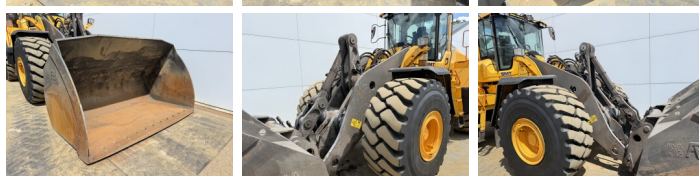

Banden / Rupsen

90% 90% **29.5R25**
60% 60% **29.5R25**