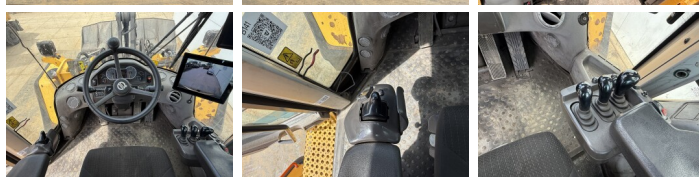

Banden / Rupsen

90% 90% **29.5R25**
60% 60% **29.5R25**