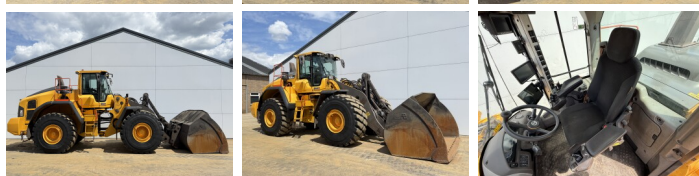

Banden / Rupsen

90% 90% **29.5R25**
60% 60% **29.5R25**