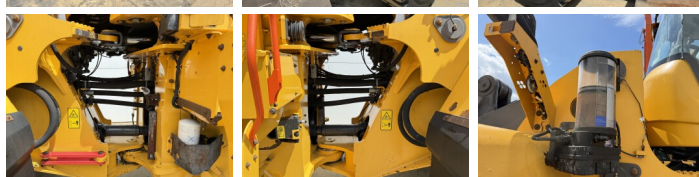

Banden / Rupsen

90% 90% **29.5R25**
60% 60% **29.5R25**