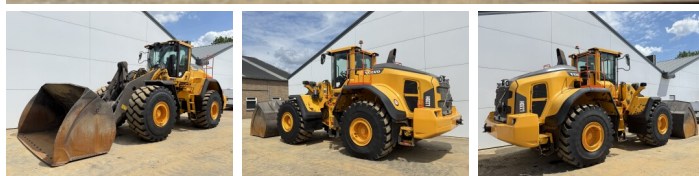

Banden / Rupsen

90% 90% **29.5R25**
60% 60% **29.5R25**