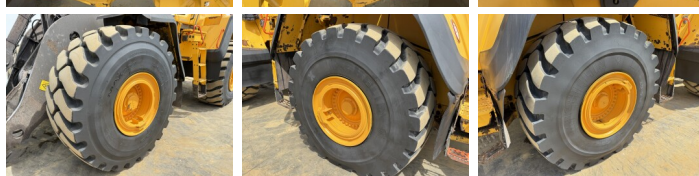

Banden / Rupsen

90% 90% **29.5R25**
60% 60% **29.5R25**