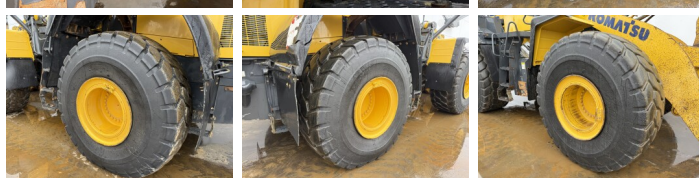

Komatsu

Komatsu WA470-7

BOSS
MACHINERY

€ 57.500excl.

Annee de construction **2016**
Numero de reference **BM007666**
Heures **12.126**

Algemeen

Type WA470-7
Emplacement Veldhoven, Netherlands
Certificaat CE

Description Available at Boss Machinery! This Komatsu WA470-7 Wheel Loader from 2016 has an engine power of 204 kW and counts 12126 operational hours. The total weight of this Komatsu WA470-7 is 26500 kg and the dimensions are 9.36 x 3.05 x 3.49. Furthermore, this WA470-7 is equipped with climatiseur, Heated Seat, Camera, Electrical Mirrors, Bluetooth, Radio, Climate Control, Graissage centralisé. The Komatsu Wheel Loader also has a CE marking. Do you want more information or do you want to try the Komatsu WA470-7 at our yard? Please let us know.

Maten / Gewichten

Poids 26500
Dimensions L*L*H 9.36 x 3.05 x 3.49

Technische informatie

German Machine
Configurations de lecteur 4x4

Motor informatie

Moteur marque Komatsu
Moteur type SAA6D125E-6
Cylindres 6
Turbo
Puissance dans kW 204

Banden / Rupsen

20% 20% 26.5R25