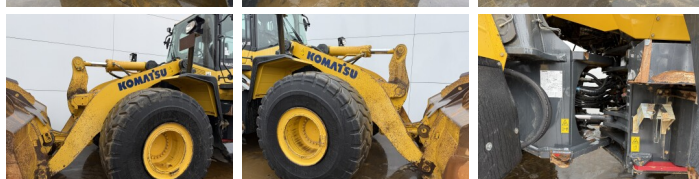

Komatsu

Komatsu WA470-7

BOSS
MACHINERY

€ 57.500excl.

Annee de construction **2016**
Numero de reference **BM007666**
Heures **12.126**

Algemeen

Type WA470-7
Emplacement Veldhoven, Netherlands
Certificaat CE

Description Available at Boss Machinery! This Komatsu WA470-7 Wheel Loader from 2016 has an engine power of 204 kW and counts 12126 operational hours. The total weight of this Komatsu WA470-7 is 26500 kg and the dimensions are 9.36 x 3.05 x 3.49. Furthermore, this WA470-7 is equipped with climatiseur, Heated Seat, Camera, Electrical Mirrors, Bluetooth, Radio, Climate Control, Graissage centralisé. The Komatsu Wheel Loader also has a CE marking. Do you want more information or do you want to try the Komatsu WA470-7 at our yard? Please let us know.

Maten / Gewichten

Poids 26500
Dimensions L*L*H 9.36 x 3.05 x 3.49

Technische informatie

German Machine
Configurations de lecteur 4x4

Motor informatie

Moteur marque Komatsu
Moteur type SAA6D125E-6
Cylindres 6
Turbo
Puissance dans kW 204

Banden / Rupsen

20% 20% 26.5R25