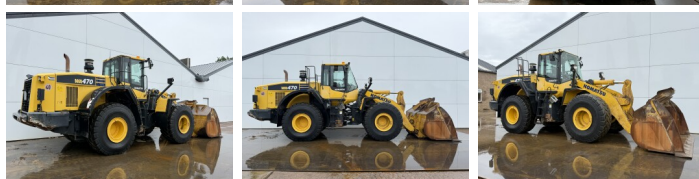

Komatsu

Komatsu WA470-7

BOSS
MACHINERY

€ 57.500excl.

Annee de construction **2016**
Numero de reference **BM007666**
Heures **12.126**

Algemeen

Type WA470-7
Emplacement Veldhoven, Netherlands
Certificaat CE

Description Available at Boss Machinery! This Komatsu WA470-7 Wheel Loader from 2016 has an engine power of 204 kW and counts 12126 operational hours. The total weight of this Komatsu WA470-7 is 26500 kg and the dimensions are 9.36 x 3.05 x 3.49. Furthermore, this WA470-7 is equipped with climatiseur, Heated Seat, Camera, Electrical Mirrors, Bluetooth, Radio, Climate Control, Graissage centralisé. The Komatsu Wheel Loader also has a CE marking. Do you want more information or do you want to try the Komatsu WA470-7 at our yard? Please let us know.

Maten / Gewichten

Poids 26500
Dimensions L*L*H 9.36 x 3.05 x 3.49

Technische informatie

German Machine
Configurations de lecteur 4x4

Motor informatie

Moteur marque Komatsu
Moteur type SAA6D125E-6
Cylindres 6
Turbo
Puissance dans kW 204

Banden / Rupsen

20% 20% 26.5R25