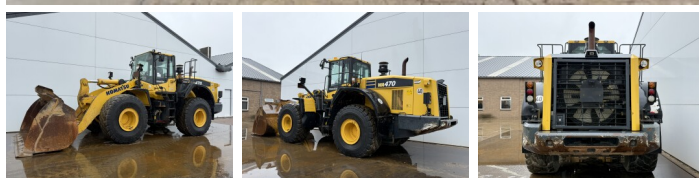

Komatsu

Komatsu WA470-7

BOSS
MACHINERY

€ 57.500excl.

Annee de construction **2016**
Numero de reference **BM007666**
Heures **12.126**

Algemeen

Type WA470-7
Emplacement Veldhoven, Netherlands
Certificaat CE

Description Available at Boss Machinery! This Komatsu WA470-7 Wheel Loader from 2016 has an engine power of 204 kW and counts 12126 operational hours. The total weight of this Komatsu WA470-7 is 26500 kg and the dimensions are 9.36 x 3.05 x 3.49. Furthermore, this WA470-7 is equipped with climatiseur, Heated Seat, Camera, Electrical Mirrors, Bluetooth, Radio, Climate Control, Graissage centralisé. The Komatsu Wheel Loader also has a CE marking. Do you want more information or do you want to try the Komatsu WA470-7 at our yard? Please let us know.

Maten / Gewichten

Poids 26500
Dimensions L*L*H 9.36 x 3.05 x 3.49

Technische informatie

German Machine
Configurations de lecteur 4x4

Motor informatie

Moteur marque Komatsu
Moteur type SAA6D125E-6
Cylindres 6
Turbo
Puissance dans kW 204

Banden / Rupsen

20% 20% 26.5R25