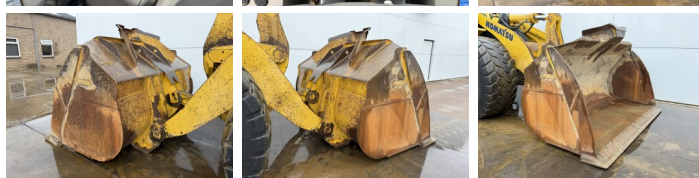

Komatsu

Komatsu WA470-7

BOSS
MACHINERY

€ 57.500excl.

Annee de construction **2016**
Numero de reference **BM007666**
Heures **12.126**

Algemeen

Type WA470-7
Emplacement Veldhoven, Netherlands
Certificaat CE

Description Available at Boss Machinery! This Komatsu WA470-7 Wheel Loader from 2016 has an engine power of 204 kW and counts 12126 operational hours. The total weight of this Komatsu WA470-7 is 26500 kg and the dimensions are 9.36 x 3.05 x 3.49. Furthermore, this WA470-7 is equipped with climatiseur, Heated Seat, Camera, Electrical Mirrors, Bluetooth, Radio, Climate Control, Graissage centralisé. The Komatsu Wheel Loader also has a CE marking. Do you want more information or do you want to try the Komatsu WA470-7 at our yard? Please let us know.

Maten / Gewichten

Poids 26500
Dimensions L*L*H 9.36 x 3.05 x 3.49

Technische informatie

German Machine
Configurations de lecteur 4x4

Motor informatie

Moteur marque Komatsu
Moteur type SAA6D125E-6
Cylindres 6
Turbo
Puissance dans kW 204

Banden / Rupsen

20% 20% 26.5R25