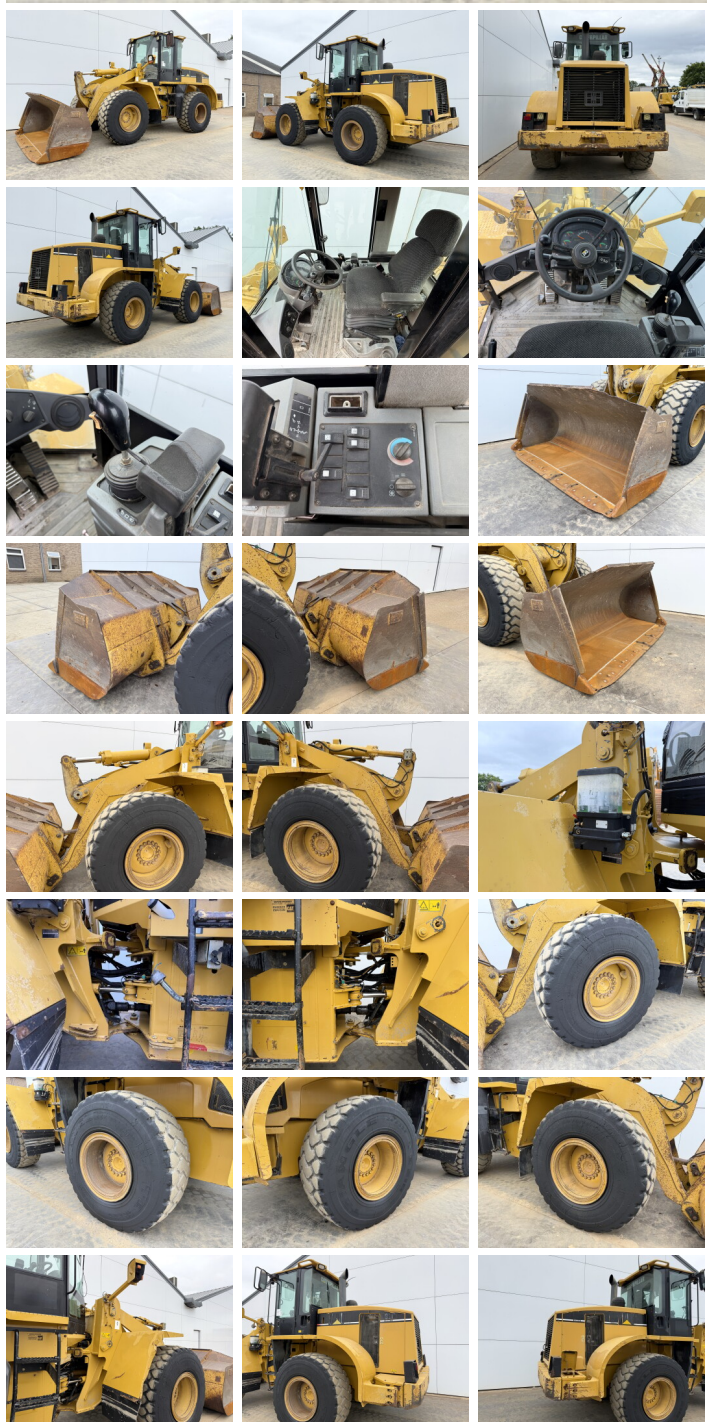

Caterpillar

Caterpillar 938G

BOSS
MACHINERY

€ 29.500excl.

Annee de construction **2005**
Numero de reference **BM007654**
Heures **16.829**

Algemeen

Type 938G
Emplacement Veldhoven, Netherlands
Certificaat CE + EPA
Description Available at Boss Machinery! This Caterpillar 938G Wheel Loader from 2005 has an engine power of 119 kW and counts 16829 operational hours. The total weight of this Caterpillar 938G is 15800 kg and the dimensions are 7.26 x 2.77 x 3.35. Furthermore, this 938G is equipped with Radio, climatiseur, Graissage centralisé. The Caterpillar Wheel Loader also has a CE + EPA marking. Do you want more information or do you want to try the Caterpillar 938G at our yard? Please let us know.

Maten / Gewichten

Dimensions L*L*H 7.26 x 2.77 x 3.35
Poids 15800

Technische informatie

Configurations de lecteur 4x4

Motor informatie

Moteur marque Caterpillar
Moteur type 3126
Cylindres 6
Turbo
Puissance dans kW 119

Banden / Rupsen

10% 10% 20.5R25
10% 10% 20.5R25